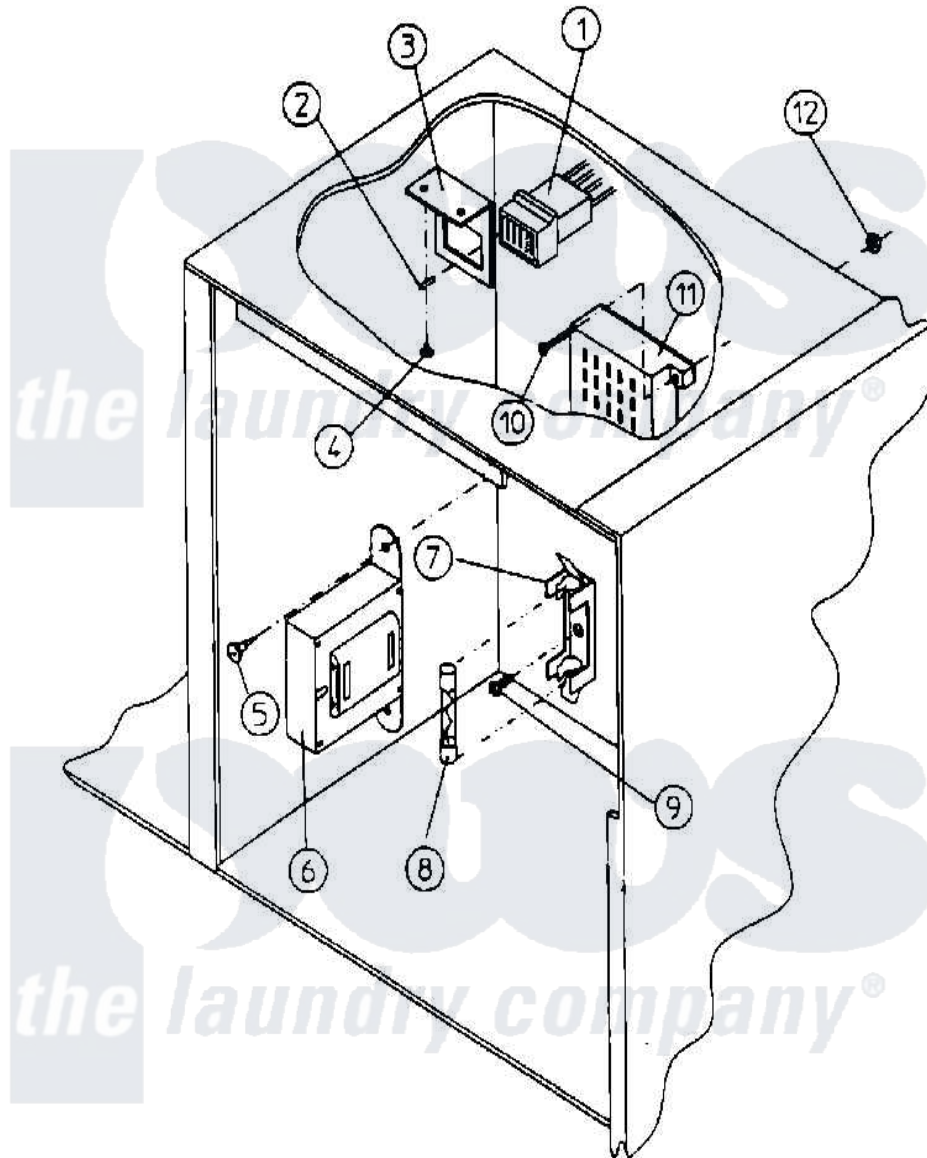

Maytag MDG30MC3AL 03 - CONTROL BOX ASSEMBLY

Maytag [Residential Maytag MDG30MC3AL Dryer Parts](#) Parts Diagram 03 - CONTROL BOX ASSEMBLY
 Click on the part number to view part

Item	Original Part Number	Replaced By	Status	Part Description
000	W10124350		Not Available	ORDER PARTS FROM AMERICAN DRYER CORP AT 508-678-9000
001	A122603	122603		9 Pin Sock
002	A122701	122701		MNL Socket
"	A122801	W10146716		Mate-N-Loc
003	A315010	315010		Door Outer Half White
004	A150300	5307527001		Switch
005	A150300	5307527001		Switch
006	A141403		Not Available	TRANSFORMER (24 VAC) (FOR MICROPROCESSOR MODELS)
007	A136008	136008		Fuse Block
008	A136057	W10146739		0.5 A 250
009	A150301	150301		8-18 X 7
010	A150002	150002		6-32 X 1
011	A120715	W10146700		30 Pos Ter
012	A151000	WH12X195		Switch Assembly