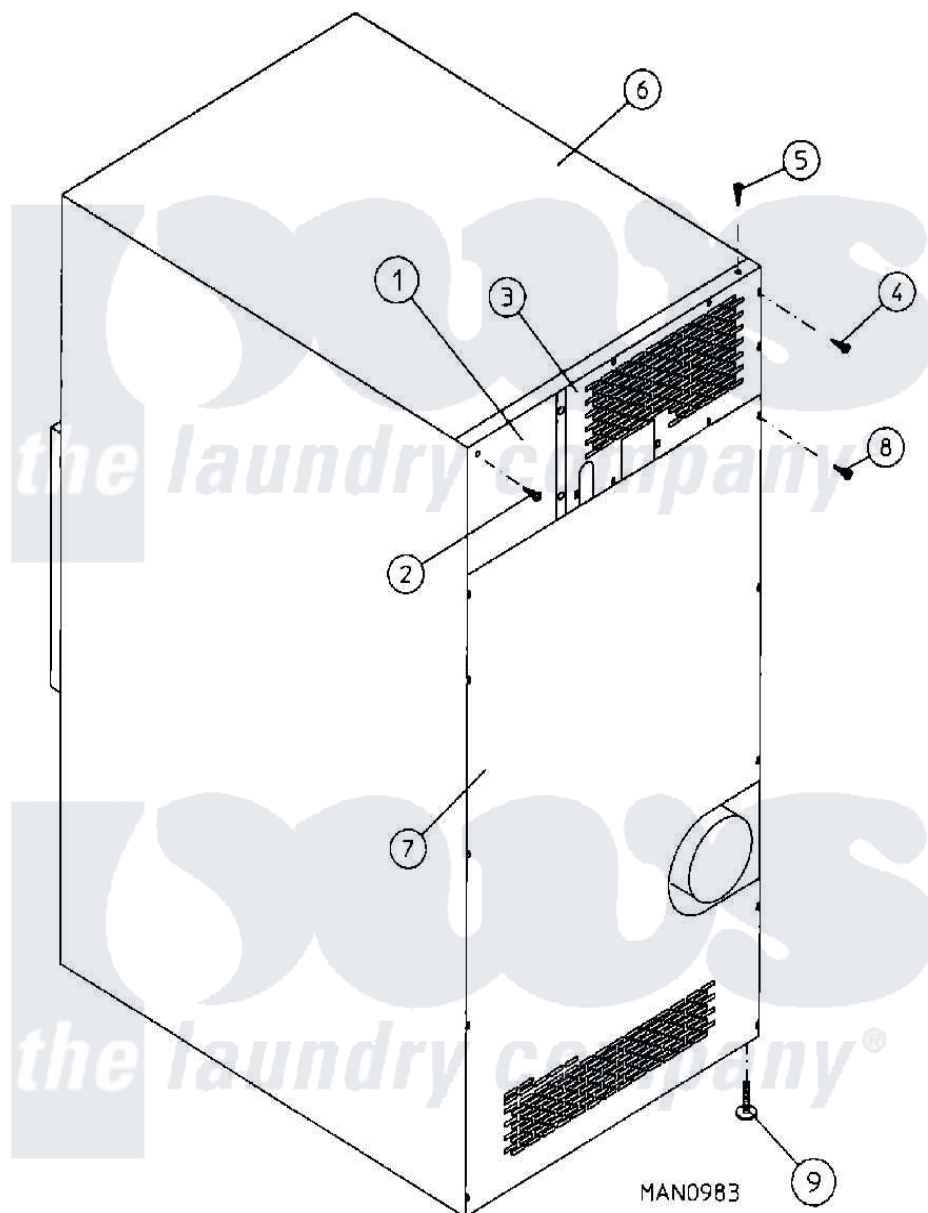

# Maytag MDG30MC3AL 05 - CABINET

Maytag Residential Maytag MDG30MC3AL Dryer Parts Parts Diagram 05 - CABINET  
 Click on the part number to view part

Item	Original Part Number	Replaced By	Status	Part Description
000	W10124350		Not Available	ORDER PARTS FROM AMERICAN DRYER CORP AT 508-678-9000
001	A322809	<a href="#">322809</a>		Back Elect
002	A150301	<a href="#">150301</a>		8-18 X 7
003	A330077	<a href="#">W10146876</a>		Maytag 30l
004	A150301	<a href="#">150301</a>		8-18 X 7
005	A150301	<a href="#">150301</a>		8-18 X 7
006	A312510	<a href="#">W10146828</a>		Ad-30 Oute
007	A314513	<a href="#">314513</a>		Plain Bott
008	A150301	<a href="#">150301</a>		8-18 X 7
009	A103500			LEVELING L