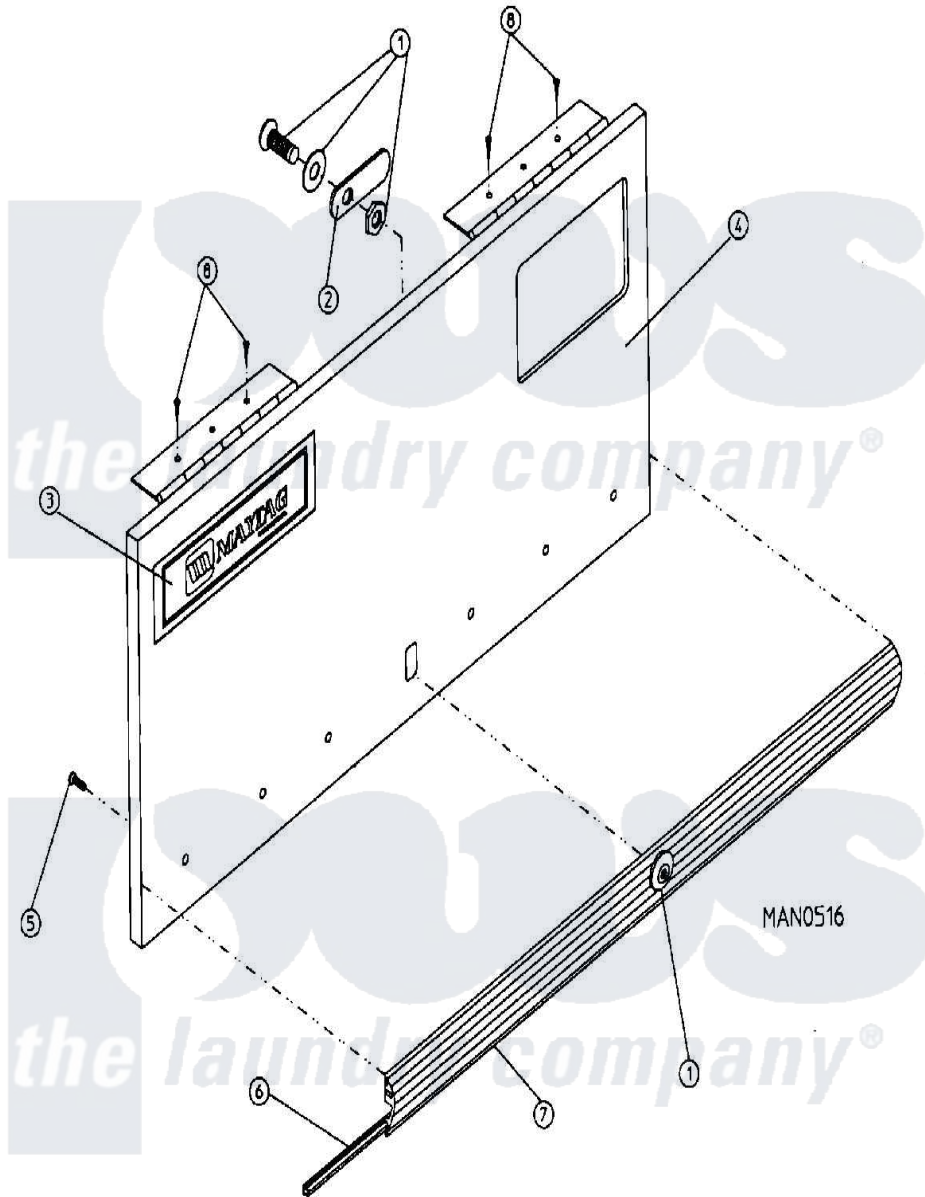

Maytag MDG30MC3AL 06 - CABINET - CONTROL DOOR ASSEMBLY

Maytag [Residential Maytag MDG30MC3AL Dryer Parts](#) Parts Diagram 06 - CABINET - CONTROL DOOR ASSEMBLY
 Click on the part number to view part

Item	Original Part Number	Replaced By	Status	Part Description
000	W10124350		Not Available	ORDER PARTS FROM AMERICAN DRYER AT 508-678-9000.
001	A160038	883977		4451 Control
"	A160140	160140		Key Only F
002	A160014	160014		1 16 Offs
003	A112343	112343		Maytag Log
"	A870011	W10147884		Logo Doubl
004	A800023	800023		15-30 Hi-S
005	A150201	150201		10-32 X 1
006	A102307		Not Available	GASKET, TRIM BUMPER (SOLD IN FEET)
007	A180200			15 30 TO
008	A150300	5307527001		Switch