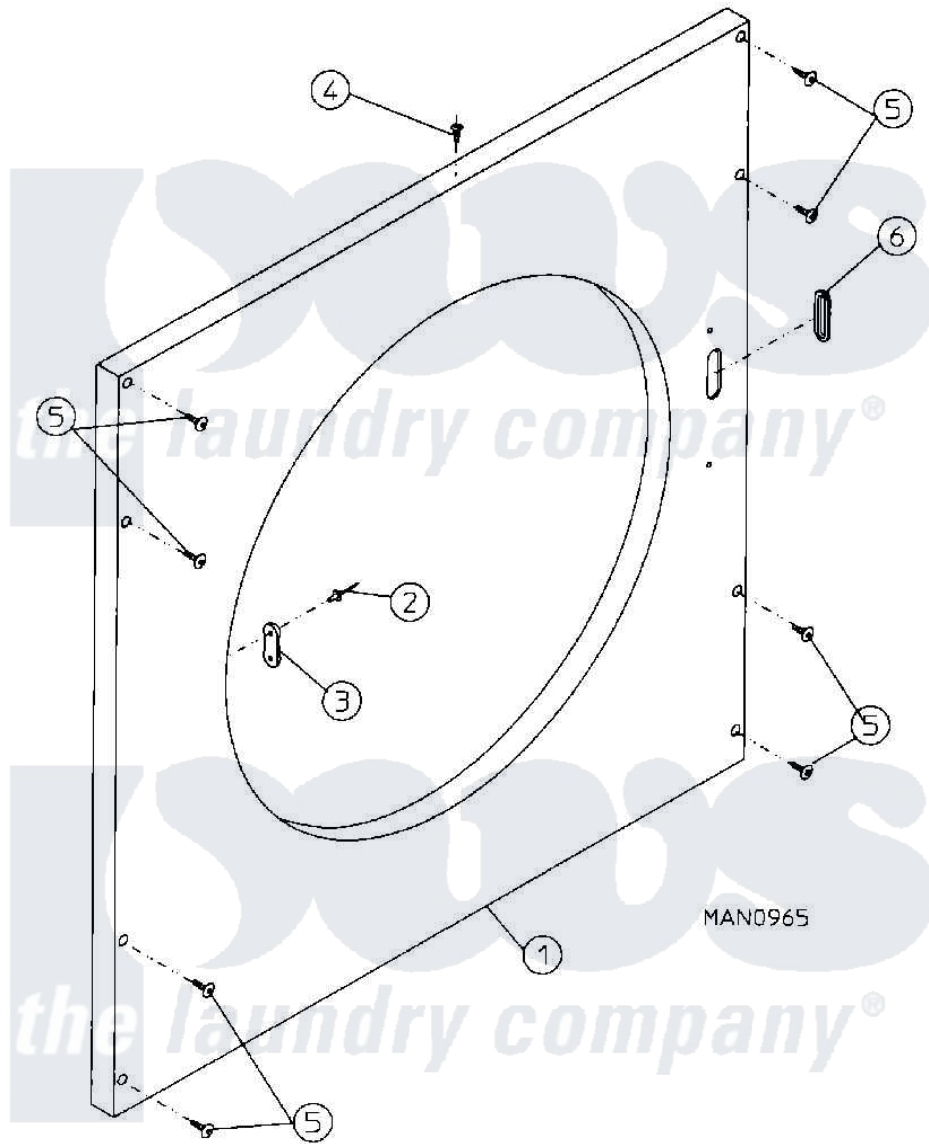

# Maytag MDG30MC3AL 07 - CABINET - FRONT PANEL ASSEMBLY

Maytag Residential Maytag MDG30MC3AL Dryer Parts Parts Diagram 07 - CABINET - FRONT PANEL ASSEMBLY  
 Click on the part number to view part

Item	Original Part Number	Replaced By	Status	Part Description
000	W10124350		Not Available	ORDER PARTS FROM AMERICAN DRYER CORP AT 508-678-9000
001	A875300	<a href="#">W10147918</a>		15-30- Ins
002	A154215	<a href="#">154215</a>		5 32 X 1 4
003	A170330		Not Available	LATCH, DOOR (FRICTION)
004	A150300	<a href="#">5307527001</a>		Switch
005	A150415		Not Available	SCREW, CRIMPTITE (PH. RD.HD.) (No.10-16 X 1/2" PH. RD. HD.)
006	A121405	<a href="#">121405</a>		Rubber Gro