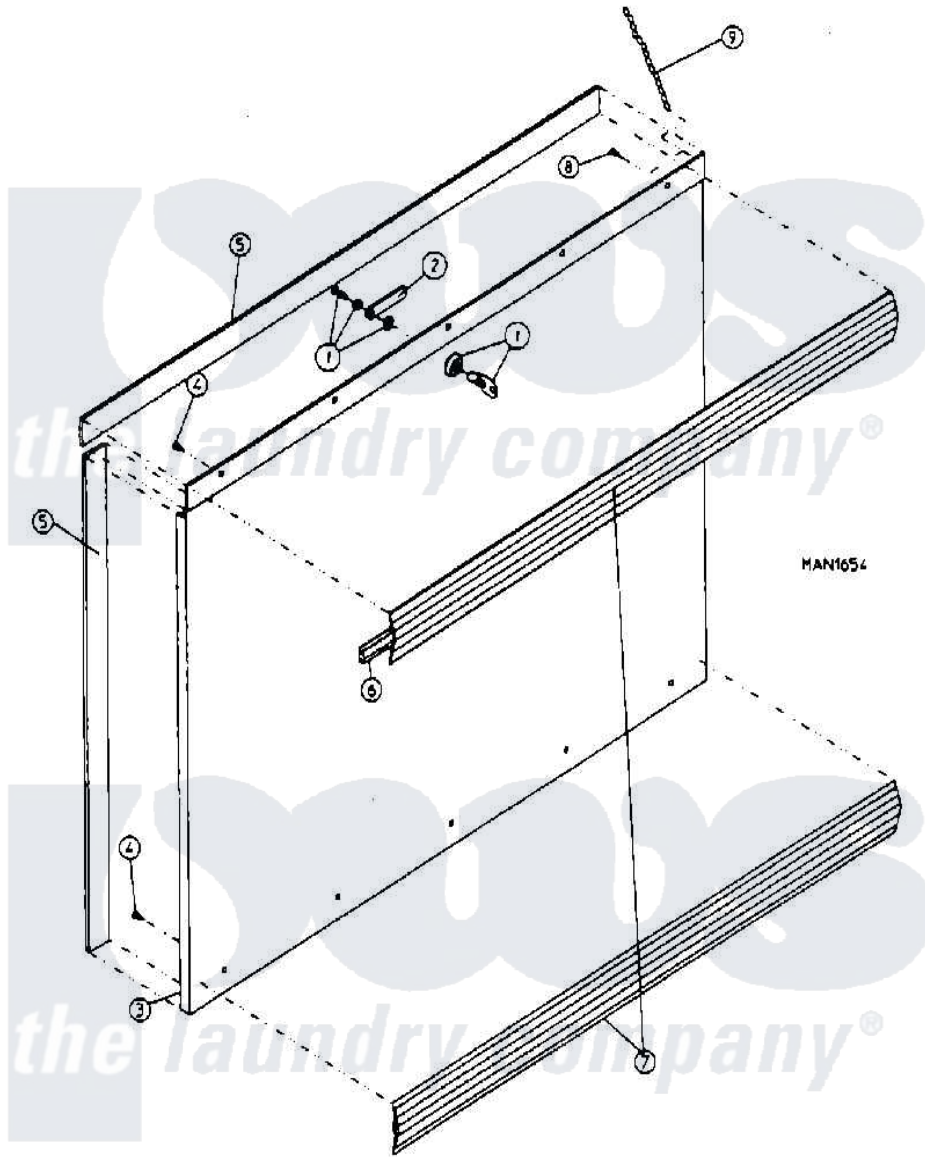

# Maytag MDG30MC3AL 08 - CABINET - LINT DOOR ASSEMBLY

Maytag Residential Maytag MDG30MC3AL Dryer Parts Parts Diagram 08 - CABINET - LINT DOOR ASSEMBLY  
 Click on the part number to view part

Item	Original Part Number	Replaced By	Status	Part Description
000	W10124350		Not Available	ORDER PARTS FROM AMERICAN DRYER CORP AT 508-678-9000
001	A160039			4451 LINT
"	A160140	<a href="#">160140</a>		Key Only F
002	A160014	<a href="#">160014</a>		1 16 Offs
003	A800216	<a href="#">W10149260</a>		30 Drop L
"	A800233	<a href="#">W10146996</a>		30 Insul.
004	A150201	<a href="#">150201</a>		10-32 X 1
005	A117600		Not Available	TAPE, NOISE SUPPRESSOR (SOLD IN FEET)
006	A102307		Not Available	GASKET, TRIM BUMPER (SOLD IN FEET)
007	A180210	<a href="#">180210</a>		15 30 MI
008	A150419	<a href="#">150419</a>		6 X 1 2 T
009	A108120	<a href="#">108120</a>		Chain For
010	A150418	<a href="#">150418</a>		DIh 4 X .1