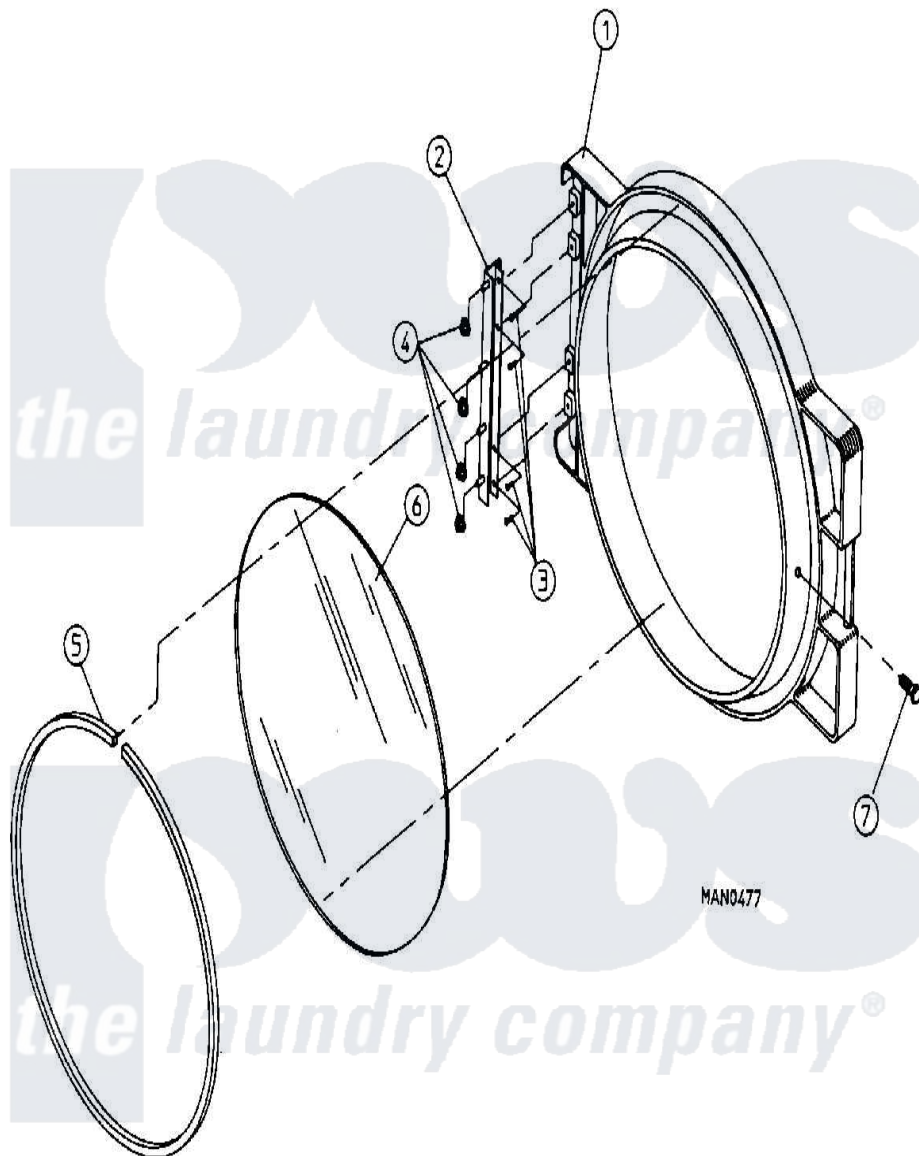

Maytag MDG30MC3AL 09 - DOOR ASSY

Maytag Residential Maytag MDG30MC3AL Dryer Parts Parts Diagram 09 - DOOR ASSY
 Click on the part number to view part

Item	Original Part Number	Replaced By	Status	Part Description
000	W10124350		Not Available	ORDER PARTS FROM AMERICAN DRYER CORP AT 508-678-9000
001	A103062			Hinge Pin
"	A800287		Not Available	DOOR ASSY (ALM) (INCL 1,5,6, & 7)
"	A800288		Not Available	DOOR ASSEMBLY (WHT) (INCL. ILLUS. No.1 & 5 THRU 9)
"	A882963			Door Frame
002	A800448	800448		12 1 2 Ma
003	A150410	MC80MD		Elmntsurf
004	A152014	152014		1 4-20 Ser
005	A102353		Not Available	GASKET, MAIN DOOR (69-1/2")
"	A170730	170730		10.3 Oz CI
006	A102210	102210		20 7 16 D
"	A170730	170730		10.3 Oz CI
007	A150431	150431		10x7 16 D