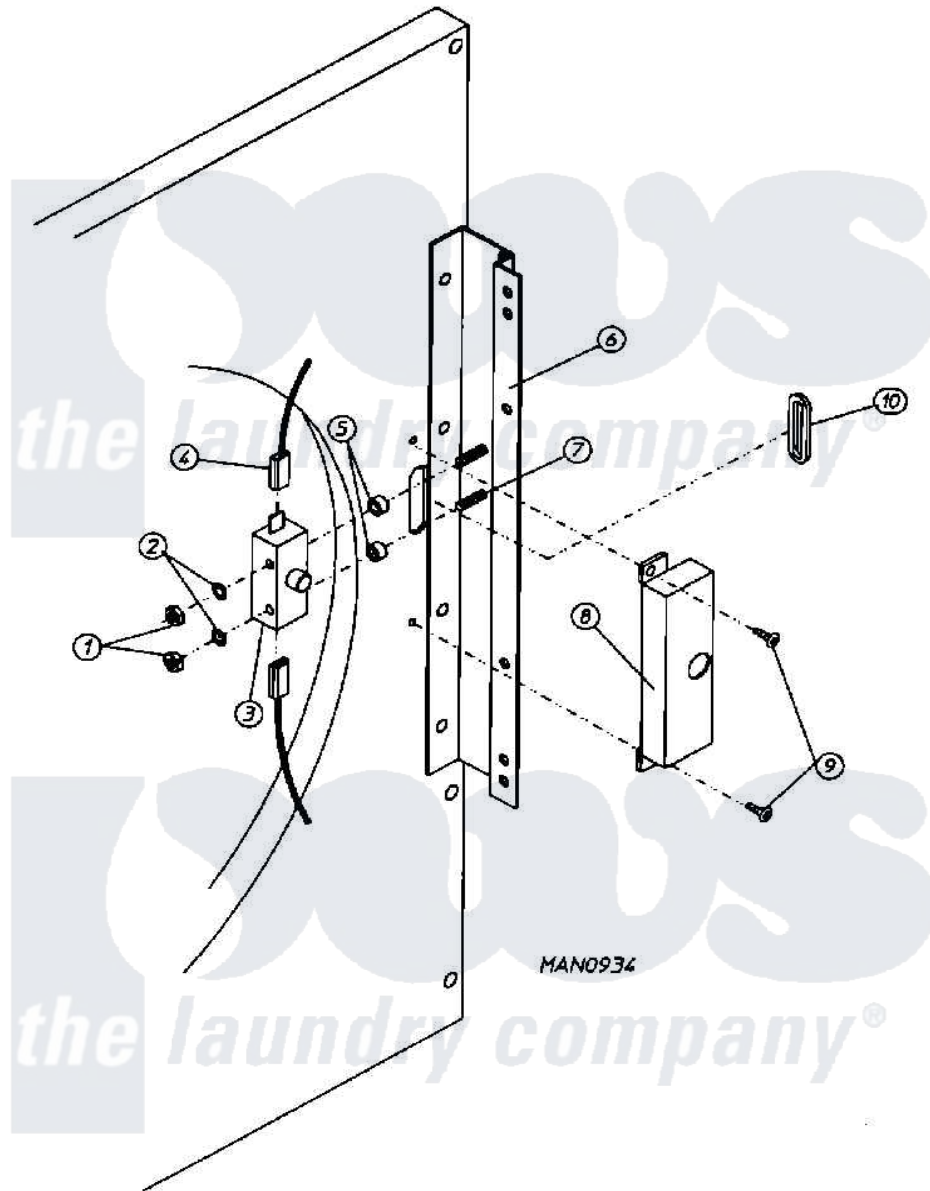

Maytag MDG30MC3AL 10 - MAIN DOOR SWITCH HOUSING

Maytag [Residential Maytag MDG30MC3AL Dryer Parts](#) Parts Diagram 10 - MAIN DOOR SWITCH HOUSING
 Click on the part number to view part

Item	Original Part Number	Replaced By	Status	Part Description
000	W10124350		Not Available	ORDER PARTS FROM AMERICAN DRYER CORP AT 508-678-9000
001	A152013	152013		6-32 Hex N
002	A153008	153008		6 Split L
003	A137005	W10146741		SDS Door S
004	A121028	121028		1 4 X .032
005	A154281	154281		3 8 Stand
006	A800448	800448		12 1 2 Ma
007	A153565	153565		6-32 X 1 S
008	A313218			MAIN DOOR
009	A150201	150201		10-32 X 1
010	A121405	121405		Rubber Gro