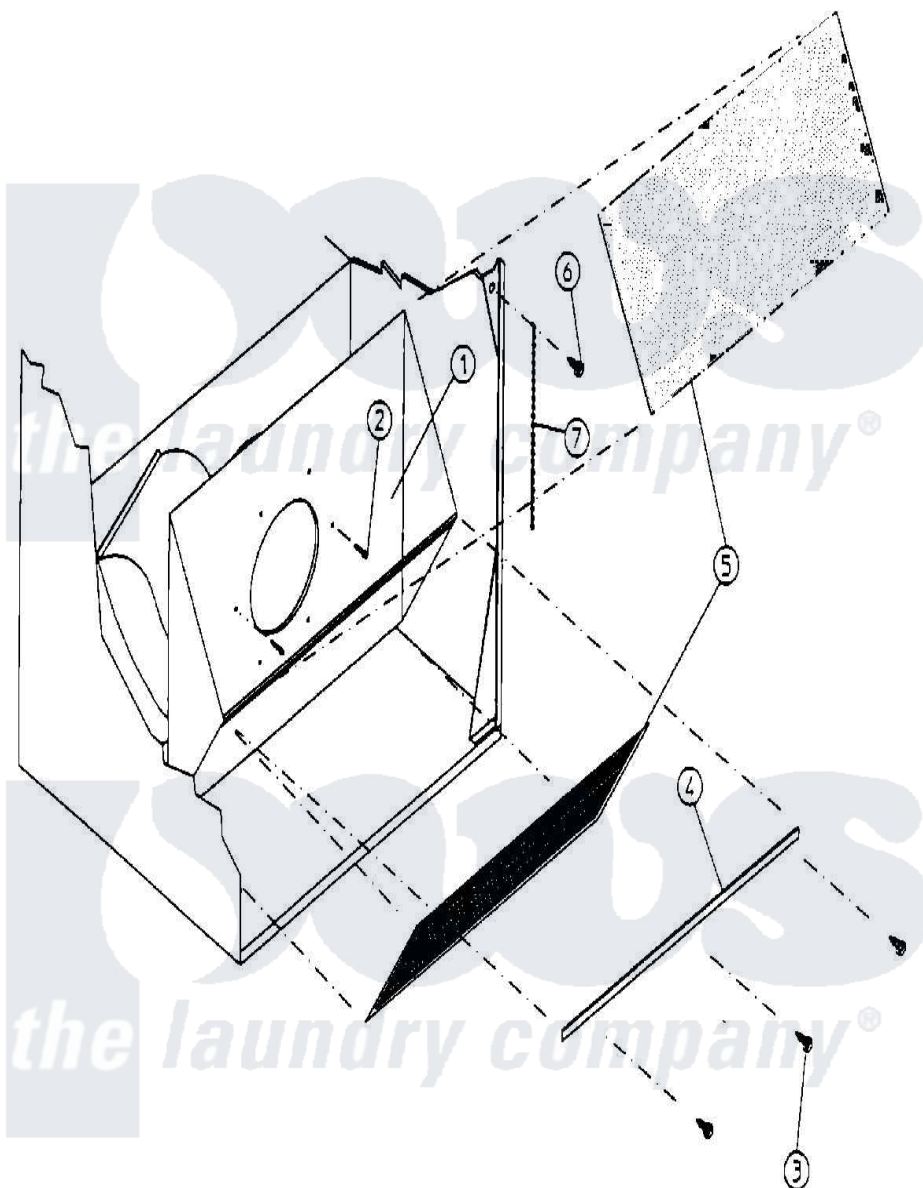

Maytag MDG30MC3AL 11 - LINT TRAP ASSEMBLY

Maytag [Residential Maytag MDG30MC3AL Dryer Parts](#) Parts Diagram 11 - LINT TRAP ASSEMBLY
 Click on the part number to view part

Item	Original Part Number	Replaced By	Status	Part Description
000	W10124350		Not Available	ORDER PARTS FROM AMERICAN DRYER CORP AT 508-678-9000
001	A880913	W10148087		AD24 30 S
"	A880914	W10148088		AD24 30 S
002	A154200			5 32 RIVE
003	A150300	5307527001		Switch
004	A304100			SM LINT TR
005	A800500	800500		Screen, Lint
006	A150419	150419		6 X 1 2 T
007	A108120	108120		Chain For
"	A150418	150418		Dlh 4 X .1