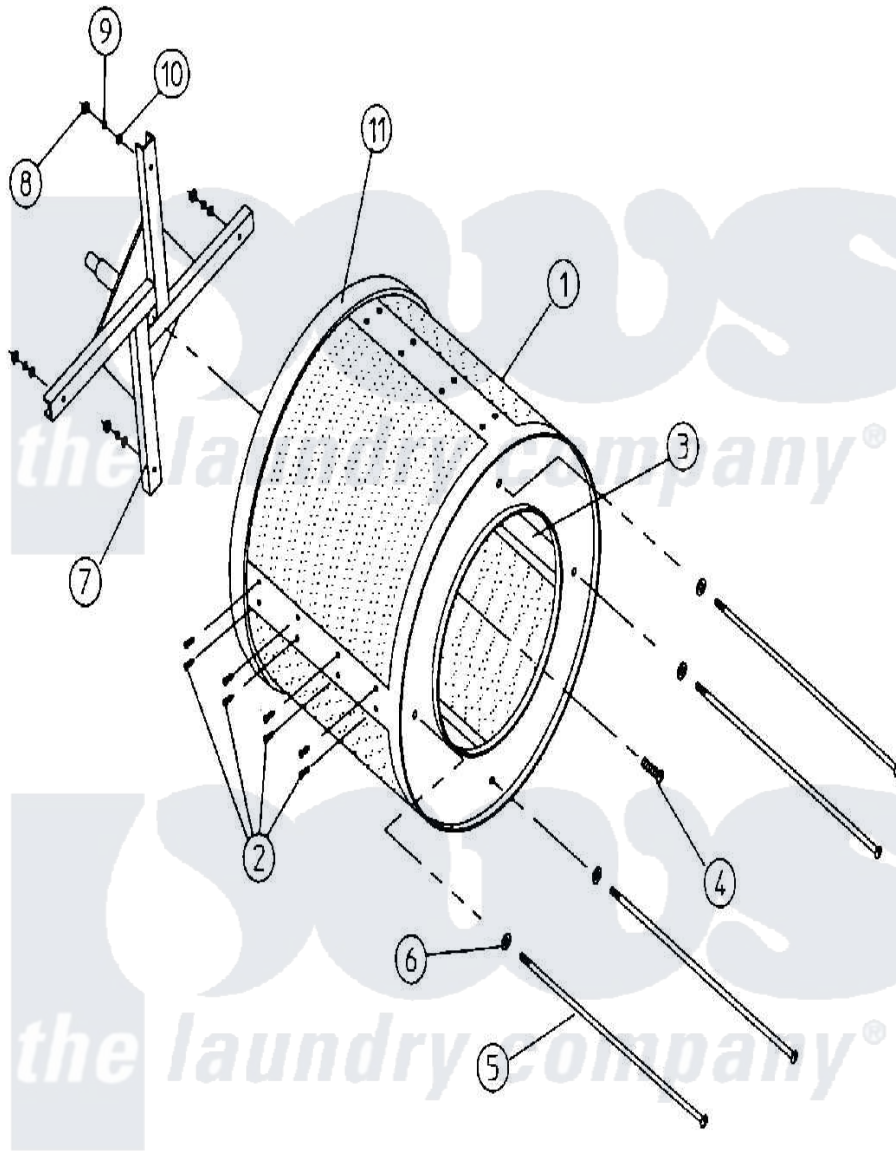

Maytag MDG30MC3AL 12 - TUMBLER & SUPPORT ASSEMBLY

MAN0309

Maytag [Residential Maytag MDG30MC3AL Dryer Parts](#) Parts Diagram 12 - TUMBLER & SUPPORT ASSEMBLY
 Click on the part number to view part

Item	Original Part Number	Replaced By	Status	Part Description
000	W10124350		Not Available	ORDER PARTS FROM AMERICAN DRYER CORP AT 508-678-9000
001	A800703	800703		30 Tumbler
"	A800803	800803		30 Tumbler
002	A150415		Not Available	SCREW, CRIMPTITE (PH. RD.HD.) (No.10-16 X 1/2" PH. RD. HD.)
003	A301304	W10146780		30 Tumbler
004	A150518	150518		5 16-18 X
005	A100902		Not Available	ROD, TIE (No.18-5/16" X 31")
006	A153001	153001		5 16 Flat
007	A800603	800603		30 Tumbler
008	A152004	8182933		Nut, Hex
009	A153002	8182939		Washer, Lock
010	A153001	153001		5 16 Flat
011	A116002	W10149238		Felt Colla
"	A401010	401010		3M 847 CO