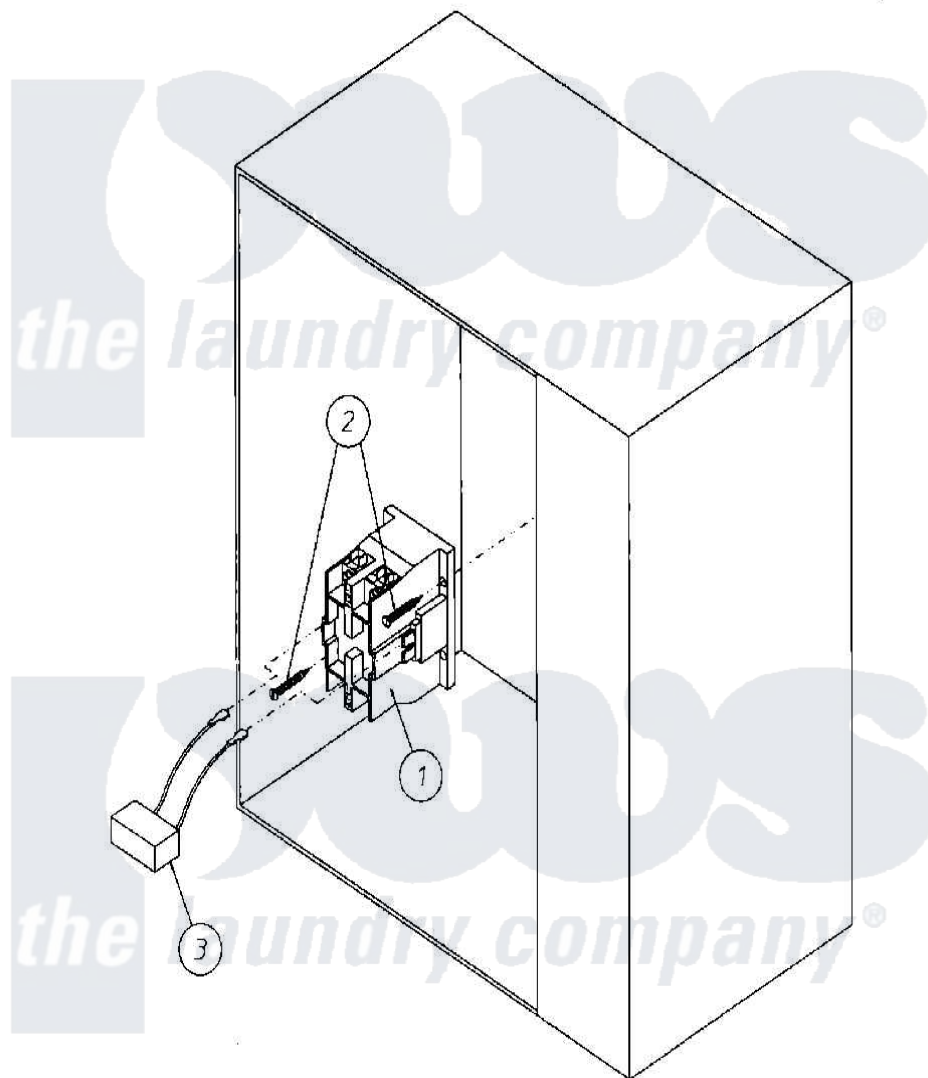

# Maytag MDG30MC3AL 19 - ELECTRICAL RELAY PANEL ASSEMBLY

Maytag [Residential Maytag MDG30MC3AL Dryer Parts](#) Parts Diagram 19 - ELECTRICAL RELAY PANEL ASSEMBLY

[Click on the part number to view part](#)

Item	Original Part Number	Replaced By	Status	Part Description
001	A132451			CONTACTOR, TWO POLE
002	A150299	<a href="#">150299</a>		10 X 1 H
003	A322809	<a href="#">322809</a>		Back Elect
004	A150301	<a href="#">150301</a>		8-18 X 7