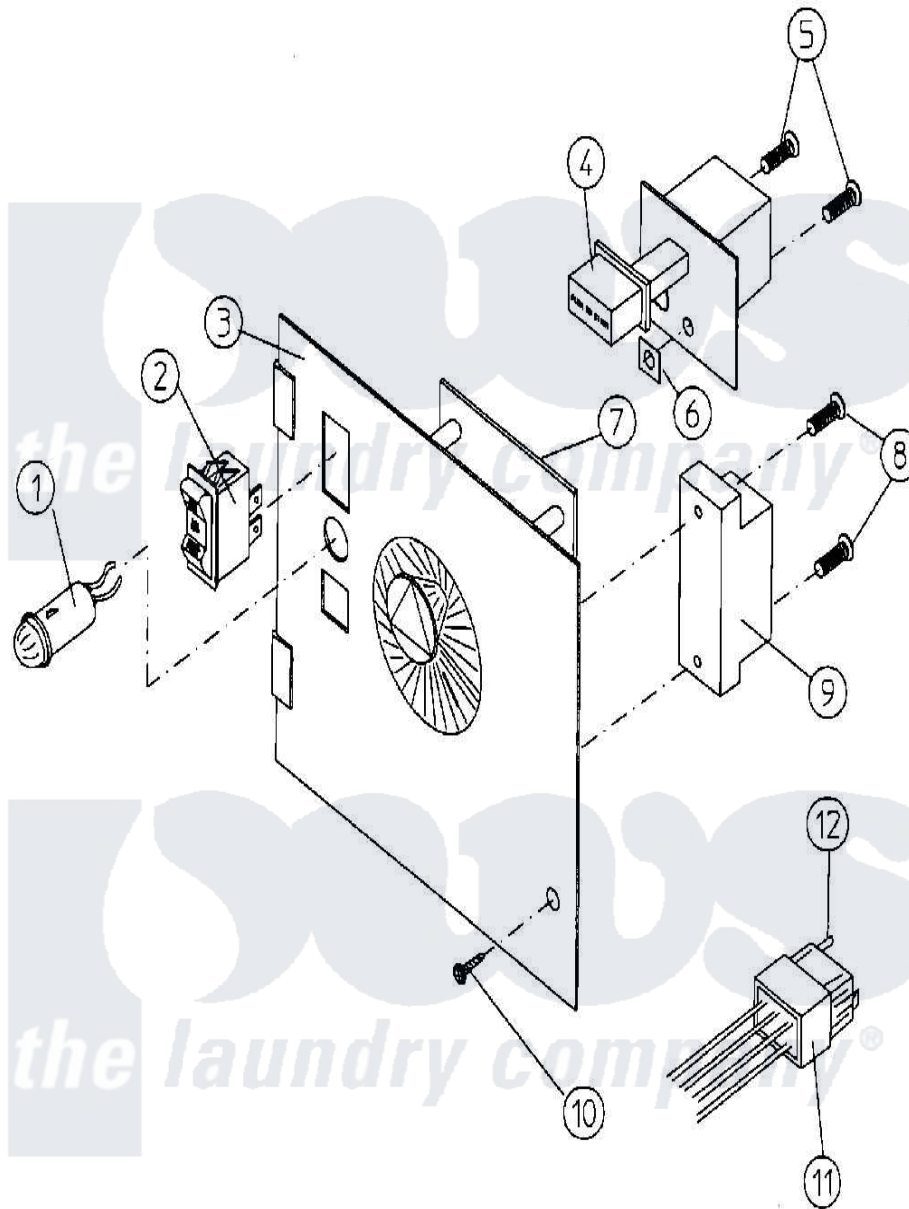

Maytag MDG30MC3AW 01 - CONTROL PANEL ASSEMBLY

Maytag [Residential Maytag MDG30MC3AW Dryer Parts](#) Parts Diagram 01 - CONTROL PANEL ASSEMBLY
 Click on the part number to view part

Item	Original Part Number	Replaced By	Status	Part Description
000	W10124350		Not Available	ORDER PARTS FROM AMERICAN DRYER CORP AT 508-678-9000
001	A123005	W10146718		Red Indica
002	A122400	W10146713		Rocker Swi
003	A800054	W10146959		Meter Cont
"	A824020	824020		Single Met
004	A131917	W10146733		Push-To-St
005	A150207	150207		10-24 X 1
006	A154001	154001		10-24 Spee
007	A125601	125601		.25 12 Per
008	A150303	150303		4 X 3 4 P
009	A120712	120712		12 Pos Blk
010	A150415		Not Available	SCREW, CRIMPTITE (PH. RD. HD.) (No. 10-16 X 1/2" PH. RD. HD.)
011	A122602	122602		9 Pin Cmnl
012	A122700	122700		MNL Pin S