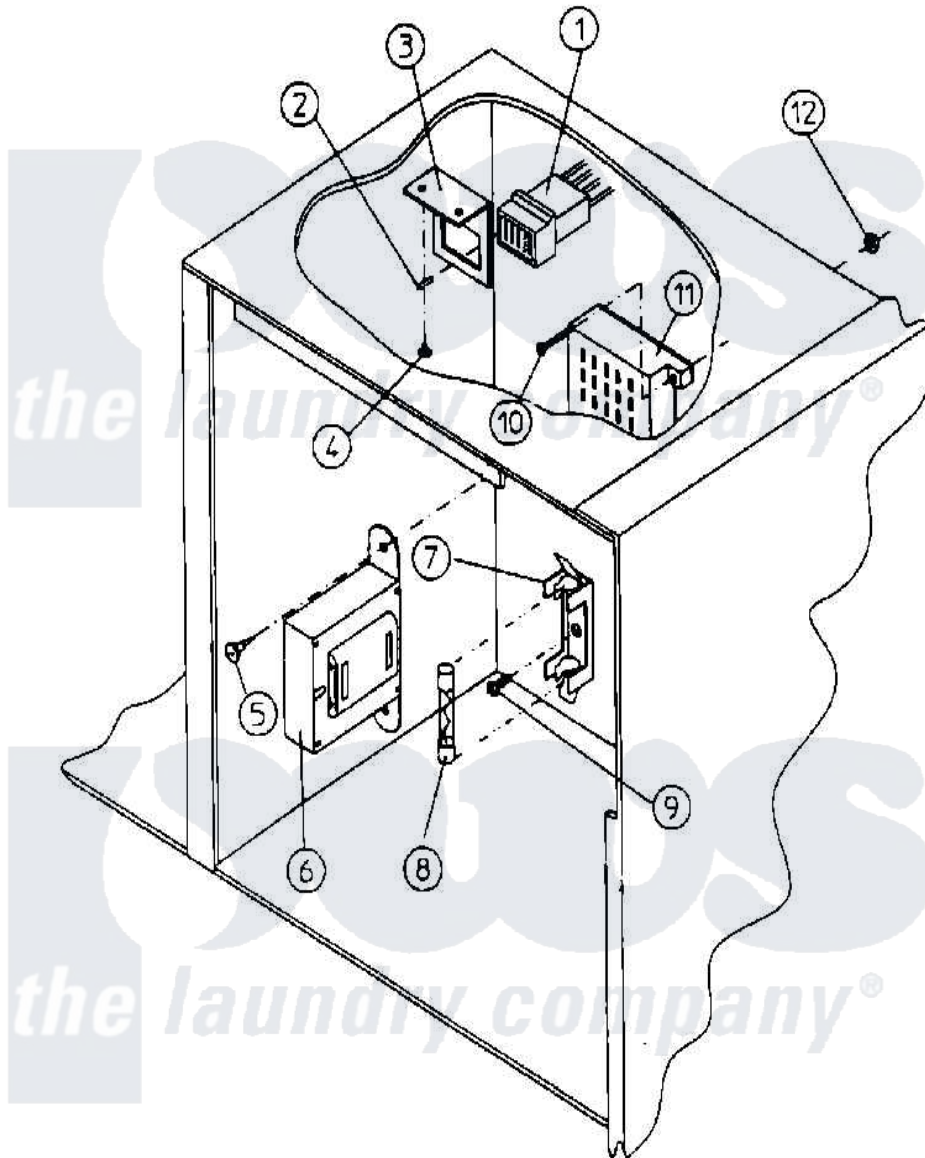

# Maytag MDG30MC3AW 03 - CONTROL BOX ASSEMBLY

Maytag Residential Maytag MDG30MC3AW Dryer Parts Parts Diagram 03 - CONTROL BOX ASSEMBLY  
 Click on the part number to view part

Item	Original Part Number	Replaced By	Status	Part Description
000	W10124350		Not Available	ORDER PARTS FROM AMERICAN DRYER CORP AT 508-678-9000
001	A122603	<a href="#">122603</a>		9 Pin Sock
002	A122701	<a href="#">122701</a>		MNL Socket
"	A122801	<a href="#">W10146716</a>		Mate-N-Loc
003	A315010	<a href="#">315010</a>		Door Outer Half White
004	A150300	<a href="#">5307527001</a>		Switch
005	A150300	<a href="#">5307527001</a>		Switch
006	A141403		Not Available	TRANSFORMER (24 VAC) (FOR MICROPROCESSOR MODELS)
007	A136008	<a href="#">136008</a>		Fuse Block
008	A136057	<a href="#">W10146739</a>		0.5 A 250
009	A150301	<a href="#">150301</a>		8-18 X 7
010	A150002	<a href="#">150002</a>		6-32 X 1
011	A120715	<a href="#">W10146700</a>		30 Pos Ter
012	A151000	<a href="#">WH12X195</a>		Switch Assembly