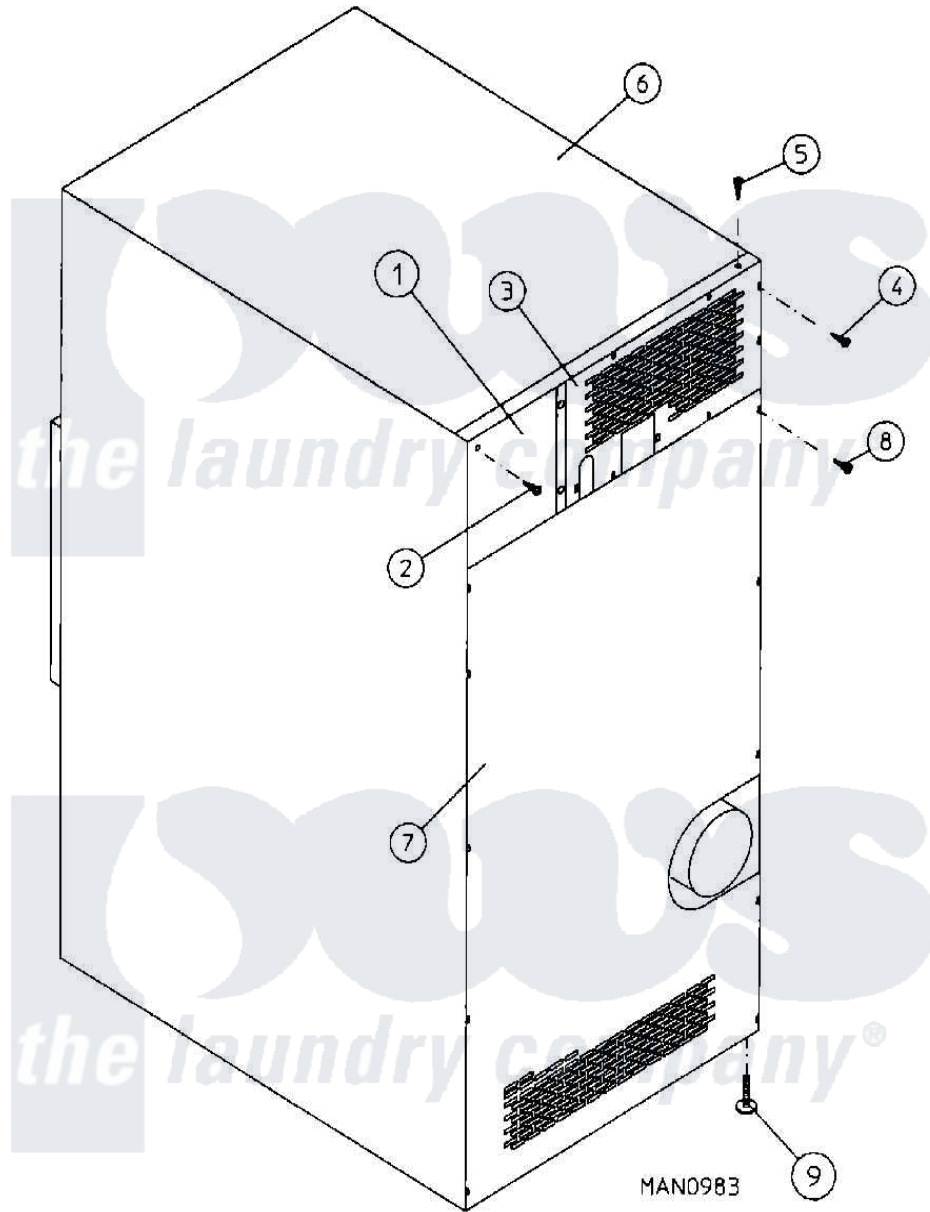

Maytag MDG30MC3AW 05 - CABINET

Maytag Residential Maytag MDG30MC3AW Dryer Parts Parts Diagram 05 - CABINET
 Click on the part number to view part

Item	Original Part Number	Replaced By	Status	Part Description
000	W10124350		Not Available	ORDER PARTS FROM AMERICAN DRYER CORP AT 508-678-9000
001	A322809	322809		Back Elect
002	A150301	150301		8-18 X 7
003	A330077	W10146876		Maytag 30l
004	A150301	150301		8-18 X 7
005	A150301	150301		8-18 X 7
006	A312510	W10146828		Ad-30 Oute
007	A314513	314513		Plain Bott
008	A150301	150301		8-18 X 7
009	A103500			LEVELING L