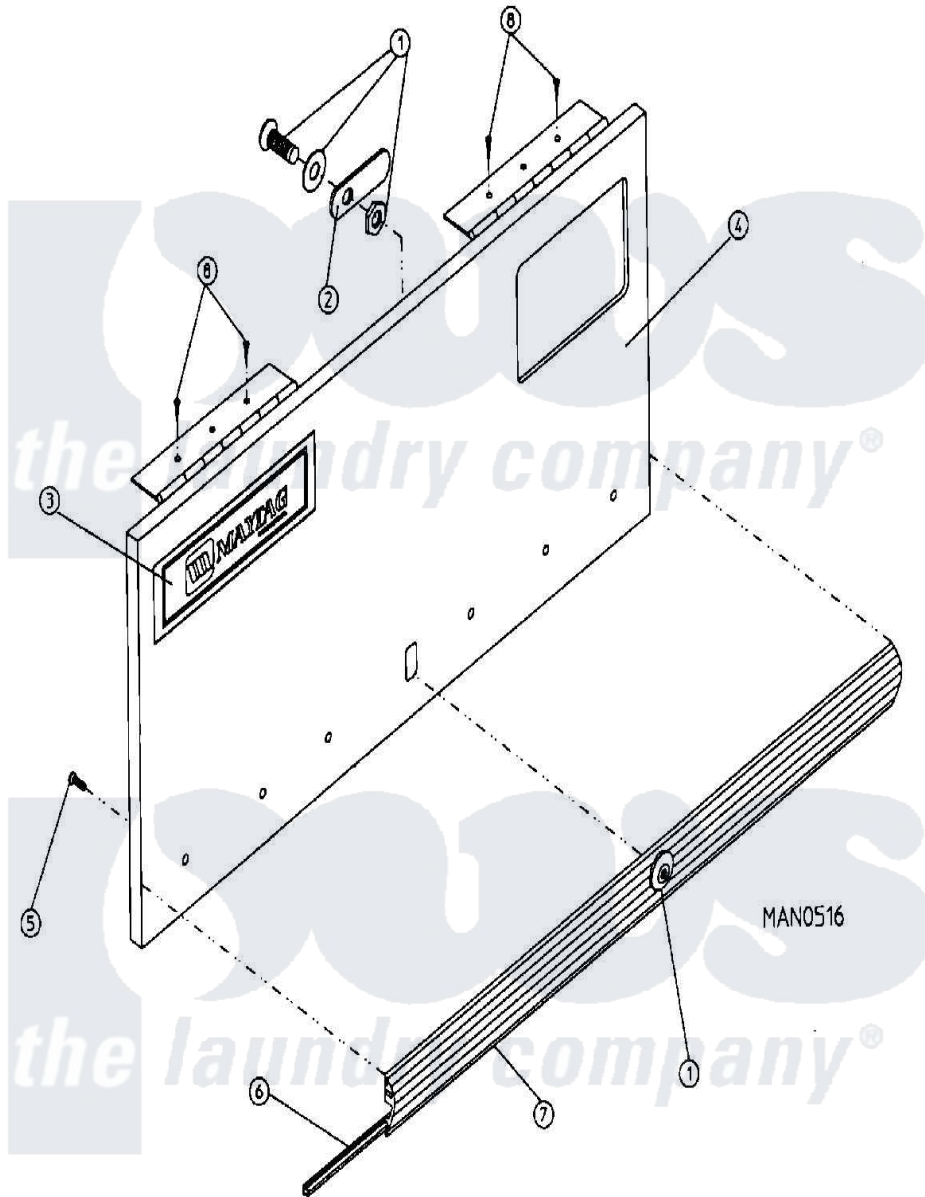

Maytag MDG30MC3AW 06 - CABINET - CONTROL DOOR ASSEMBLY

Maytag [Residential Maytag MDG30MC3AW Dryer Parts](#) Parts Diagram 06 - CABINET - CONTROL DOOR ASSEMBLY
 Click on the part number to view part

Item	Original Part Number	Replaced By	Status	Part Description
000	W10124350		Not Available	ORDER PARTS FROM AMERICAN DRYER AT 508-678-9000.
001	A160038	883977		4451 Control
"	A160140	160140		Key Only F
002	A160014	160014		1 16 Offs
003	A112343	112343		Maytag Log
"	A870011	W10147884		Logo Doubl
004	A800023	800023		15-30 Hi-S
005	A150201	150201		10-32 X 1
006	A102307		Not Available	GASKET, TRIM BUMPER (SOLD IN FEET)
007	A180200			15 30 TO
008	A150300	5307527001		Switch