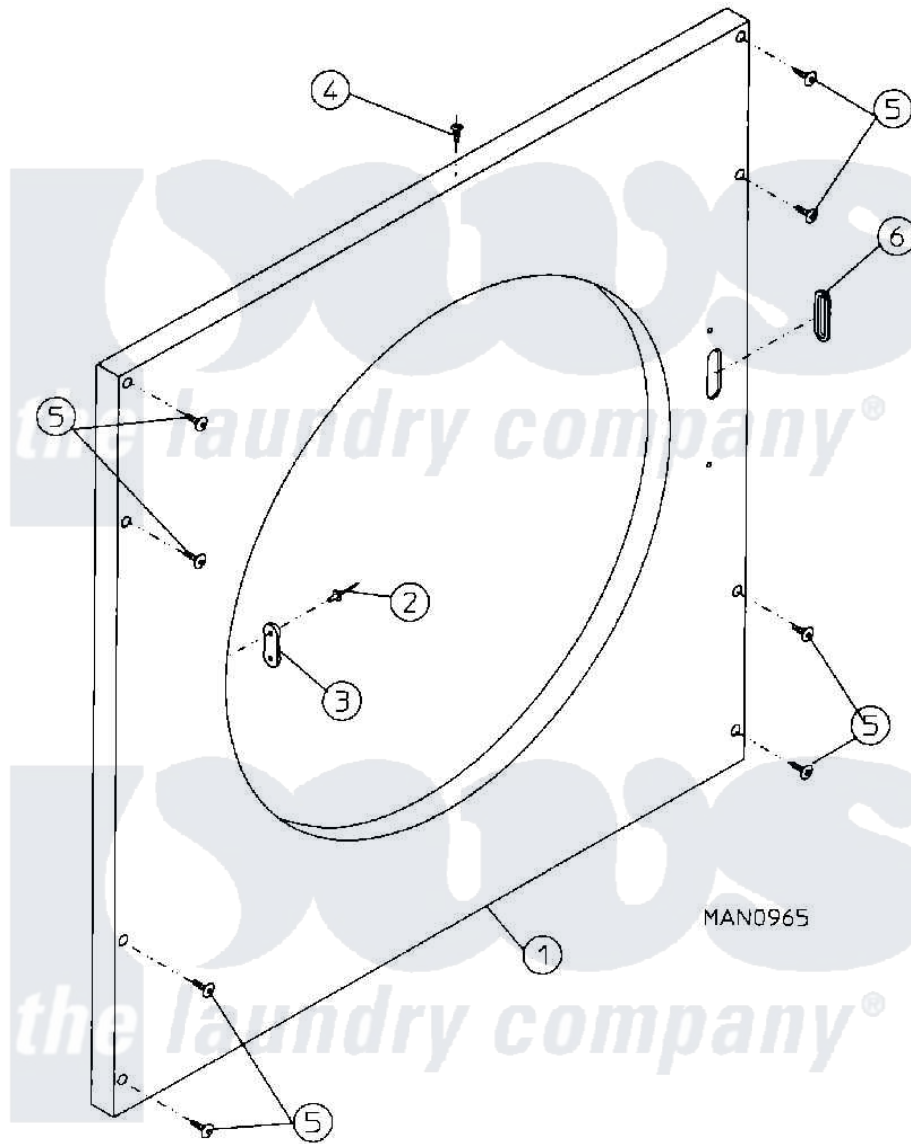

Maytag MDG30MC3AW 07 - CABINET - FRONT PANEL ASSEMBLY

Maytag Residential Maytag MDG30MC3AW Dryer Parts Parts Diagram 07 - CABINET - FRONT PANEL ASSEMBLY
 Click on the part number to view part

Item	Original Part Number	Replaced By	Status	Part Description
000	W10124350		Not Available	ORDER PARTS FROM AMERICAN DRYER CORP AT 508-678-9000
001	A875300	W10147918		15-30- Ins
002	A154215	154215		5 32 X 1 4
003	A170330		Not Available	LATCH, DOOR (FRICTION)
004	A150300	5307527001		Switch
005	A150415		Not Available	SCREW, CRIMPTITE (PH. RD.HD.) (No.10-16 X 1/2" PH. RD. HD.)
006	A121405	121405		Rubber Gro