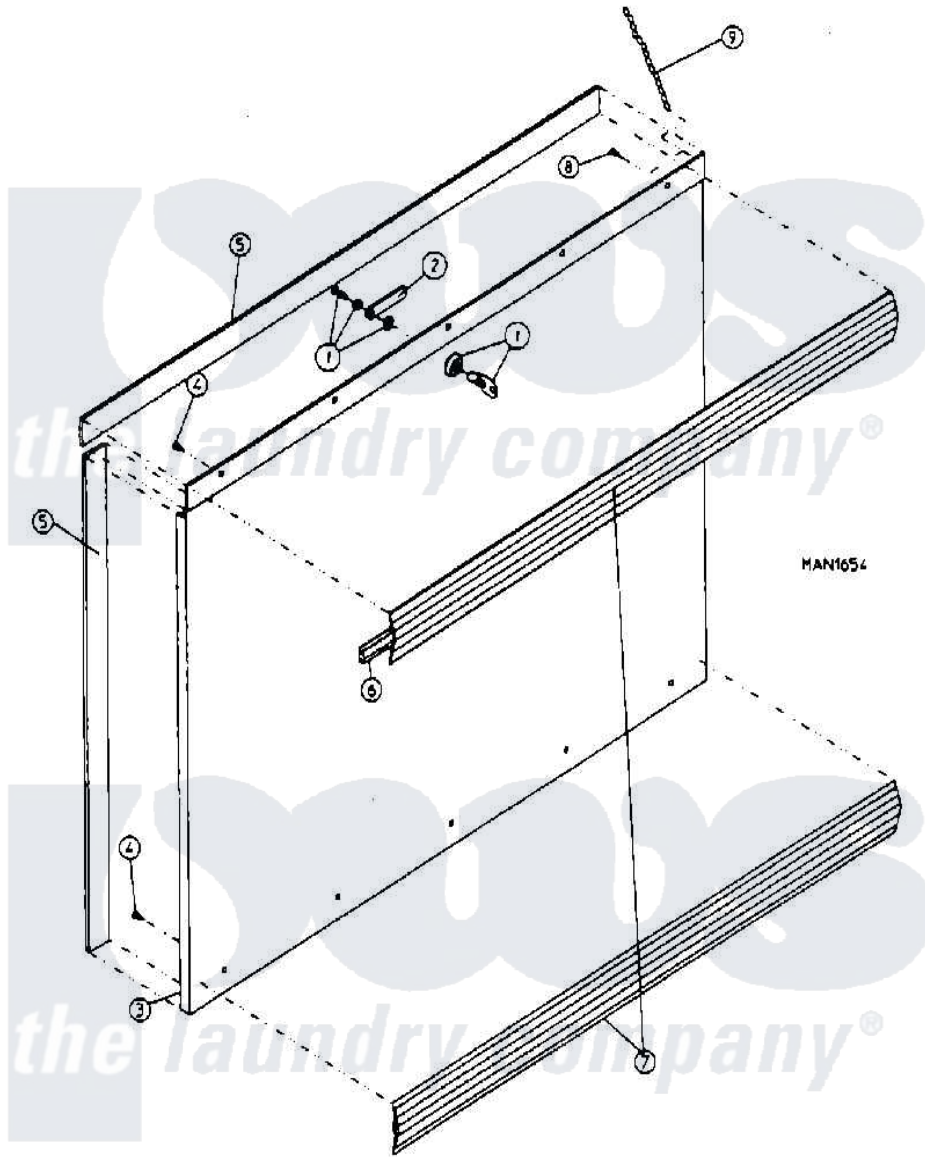

Maytag MDG30MC3AW 08 - CABINET - LINT DOOR ASSEMBLY

Maytag Residential Maytag MDG30MC3AW Dryer Parts Parts Diagram 08 - CABINET - LINT DOOR ASSEMBLY
 Click on the part number to view part

Item	Original Part Number	Replaced By	Status	Part Description
000	W10124350		Not Available	ORDER PARTS FROM AMERICAN DRYER CORP AT 508-678-9000
001	A160039			4451 LINT
"	A160140	160140		Key Only F
002	A160014	160014		1 16 Offs
003	A800216	W10149260		30 Drop L
"	A800233	W10146996		30 Insul.
004	A150201	150201		10-32 X 1
005	A117600		Not Available	TAPE, NOISE SUPPRESSOR (SOLD IN FEET)
006	A102307		Not Available	GASKET, TRIM BUMPER (SOLD IN FEET)
007	A180210	180210		15 30 MI
008	A150419	150419		6 X 1 2 T
009	A108120	108120		Chain For
010	A150418	150418		Dlh 4 X .1