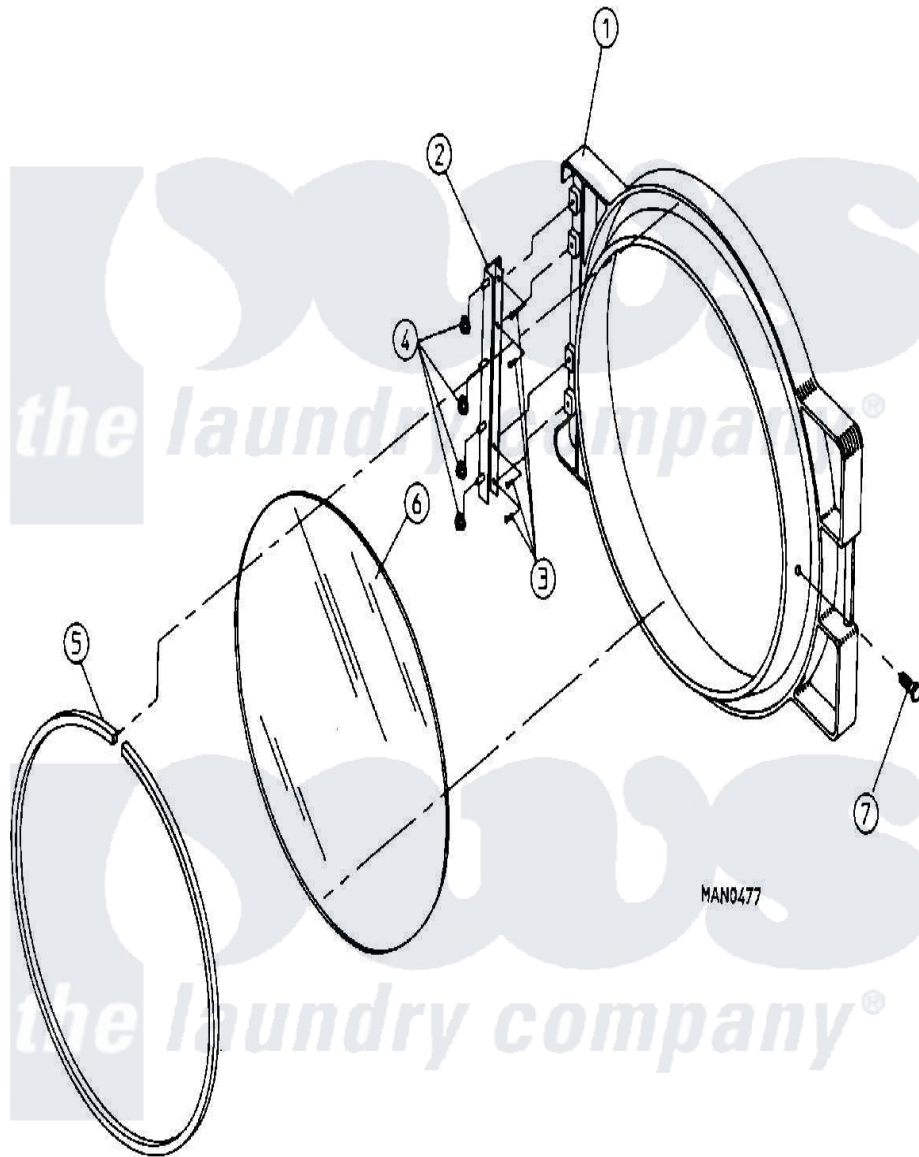

Maytag MDG30MC3AW 09 - DOOR ASSY

Maytag [Residential Maytag MDG30MC3AW Dryer Parts](#) Parts Diagram 09 - DOOR ASSY
 Click on the part number to view part

Item	Original Part Number	Replaced By	Status	Part Description
000	W10124350		Not Available	ORDER PARTS FROM AMERICAN DRYER CORP AT 508-678-9000
001	A103062			Hinge Pin
"	A800287		Not Available	DOOR ASSY (ALM) (INCL 1,5,6, & 7)
"	A800288		Not Available	DOOR ASSEMBLY (WHT) (INCL. ILLUS. No.1 & 5 THRU 9)
"	A882963			Door Frame
002	A800448	800448		12 1 2 Ma
003	A150410	MC80MD		Elmntsurf
004	A152014	152014		1 4-20 Ser
005	A102353		Not Available	GASKET, MAIN DOOR (69-1/2")
"	A170730	170730		10.3 Oz CI
006	A102210	102210		20 7 16 D
"	A170730	170730		10.3 Oz CI
007	A150431	150431		10x7 16 D