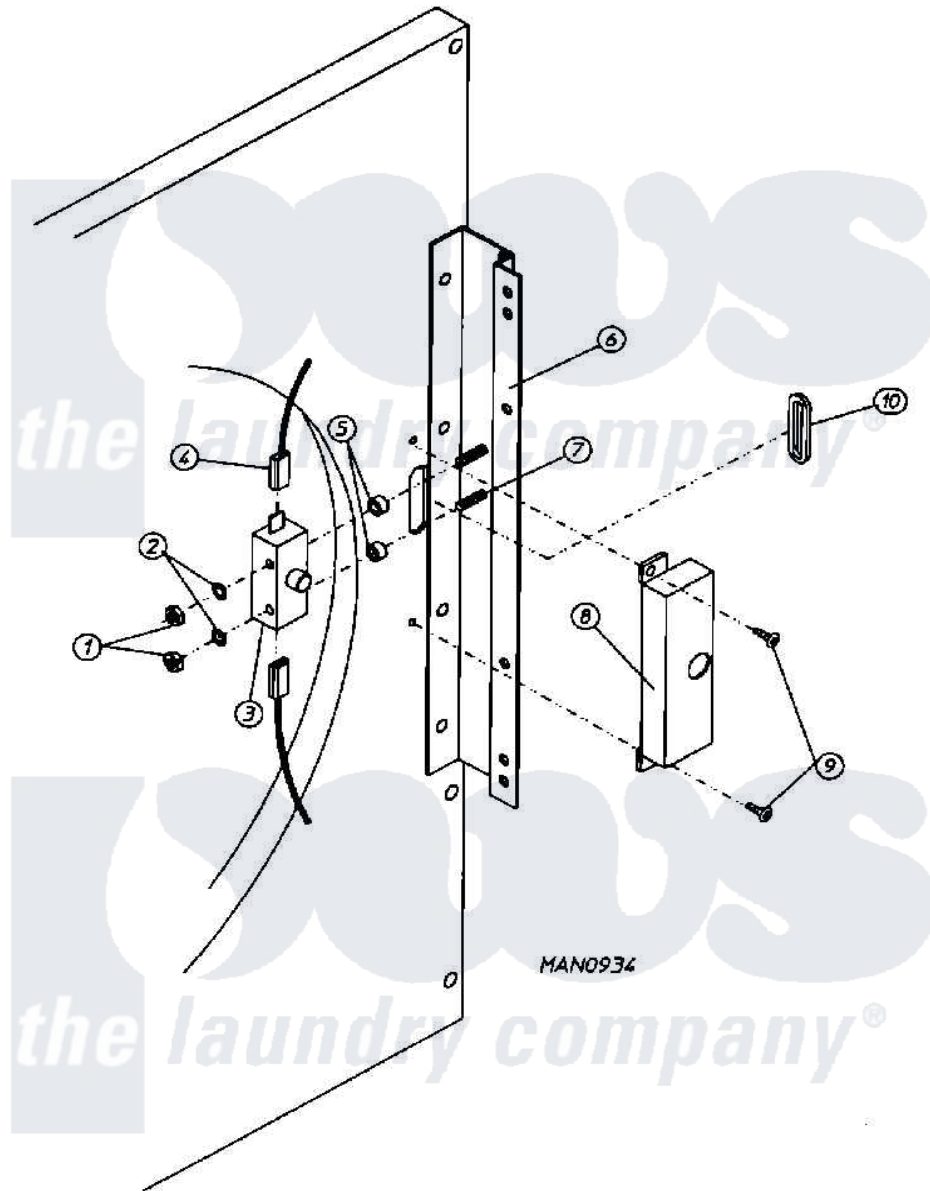

Maytag MDG30MC3AW 10 - MAIN DOOR SWITCH HOUSING

Maytag Residential Maytag MDG30MC3AW Dryer Parts Parts Diagram 10 - MAIN DOOR SWITCH HOUSING
 Click on the part number to view part

Item	Original Part Number	Replaced By	Status	Part Description
000	W10124350		Not Available	ORDER PARTS FROM AMERICAN DRYER CORP AT 508-678-9000
001	A152013	152013		6-32 Hex N
002	A153008	153008		6 Split L
003	A137005	W10146741		SDS Door S
004	A121028	121028		1 4 X.032
005	A154281	154281		3 8 Stand
006	A800448	800448		12 1 2 Ma
007	A153565	153565		6-32 X 1 S
008	A313218			MAIN DOOR
009	A150201	150201		10-32 X 1
010	A121405	121405		Rubber Gro