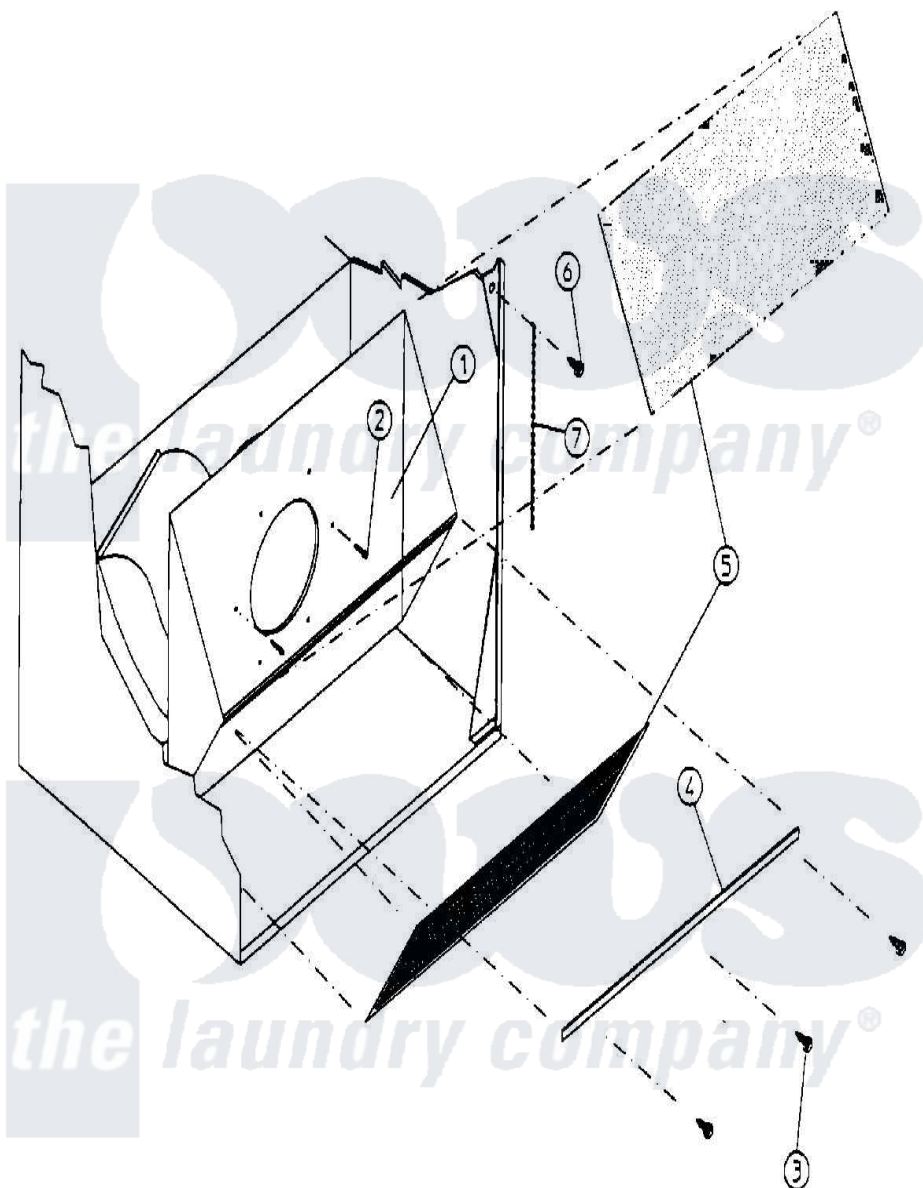

Maytag MDG30MC3AW 11 - LINT TRAP ASSEMBLY

Maytag [Residential Maytag MDG30MC3AW Dryer Parts](#) Parts Diagram 11 - LINT TRAP ASSEMBLY
 Click on the part number to view part

Item	Original Part Number	Replaced By	Status	Part Description
000	W10124350		Not Available	ORDER PARTS FROM AMERICAN DRYER CORP AT 508-678-9000
001	A880913	W10148087		AD24 30 S
"	A880914	W10148088		AD24 30 S
002	A154200			5 32 RIVE
003	A150300	5307527001		Switch
004	A304100			SM LINT TR
005	A800500	800500		Screen, Lint
006	A150419	150419		6 X 1 2 T
007	A108120	108120		Chain For
"	A150418	150418		Dlh 4 X .1