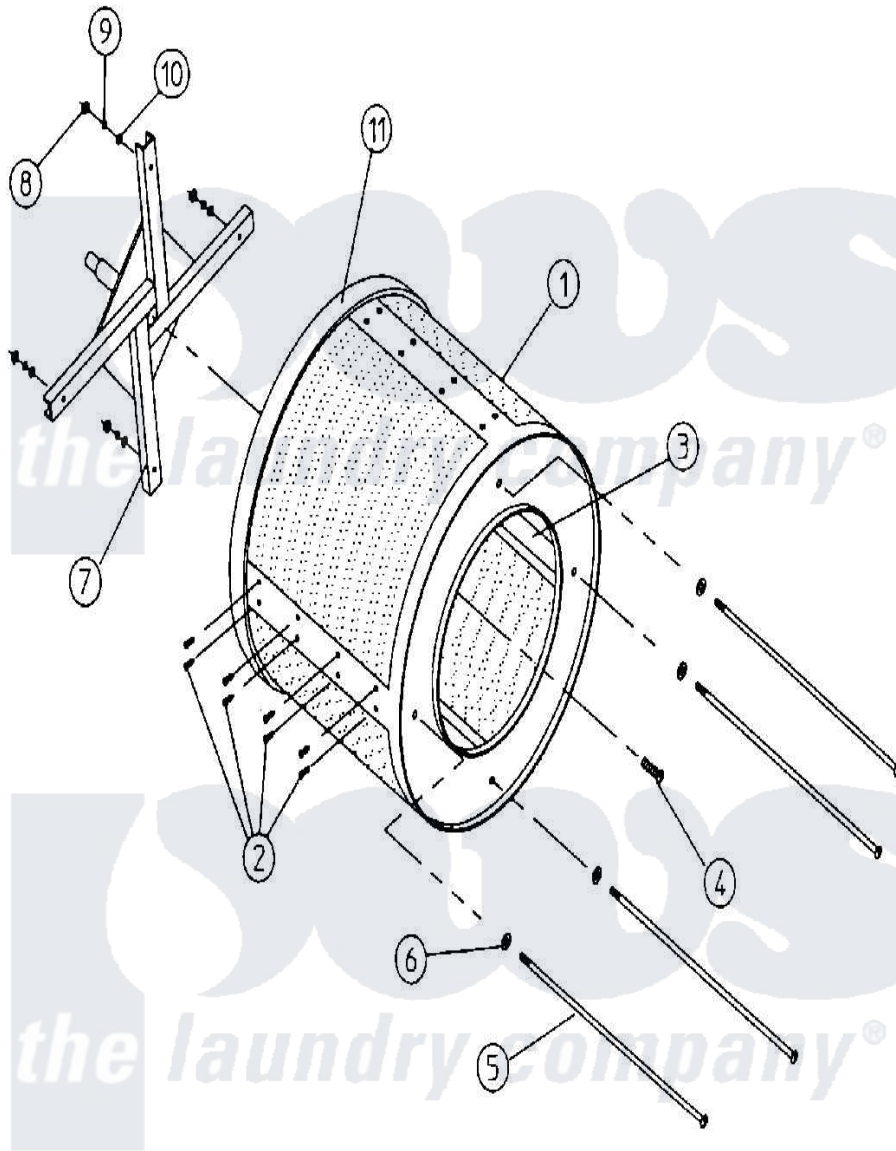

Maytag MDG30MC3AW 12 - TUMBLER & SUPPORT ASSEMBLY

MAN0309

Maytag [Residential Maytag MDG30MC3AW Dryer Parts](#) Parts Diagram 12 - TUMBLER & SUPPORT ASSEMBLY
 Click on the part number to view part

Item	Original Part Number	Replaced By	Status	Part Description
000	W10124350		Not Available	ORDER PARTS FROM AMERICAN DRYER CORP AT 508-678-9000
001	A800703	800703		30 Tumbler
"	A800803	800803		30 Tumbler
002	A150415		Not Available	SCREW, CRIMPTITE (PH. RD.HD.) (No.10-16 X 1/2" PH. RD. HD.)
003	A301304	W10146780		30 Tumbler
004	A150518	150518		5 16-18 X
005	A100902		Not Available	ROD, TIE (No.18-5/16" X 31")
006	A153001	153001		5 16 Flat
007	A800603	800603		30 Tumbler
008	A152004	8182933		Nut, Hex
009	A153002	8182939		Washer, Lock
010	A153001	153001		5 16 Flat
011	A116002	W10149238		Felt Colla
"	A401010	401010		3M 847 CO