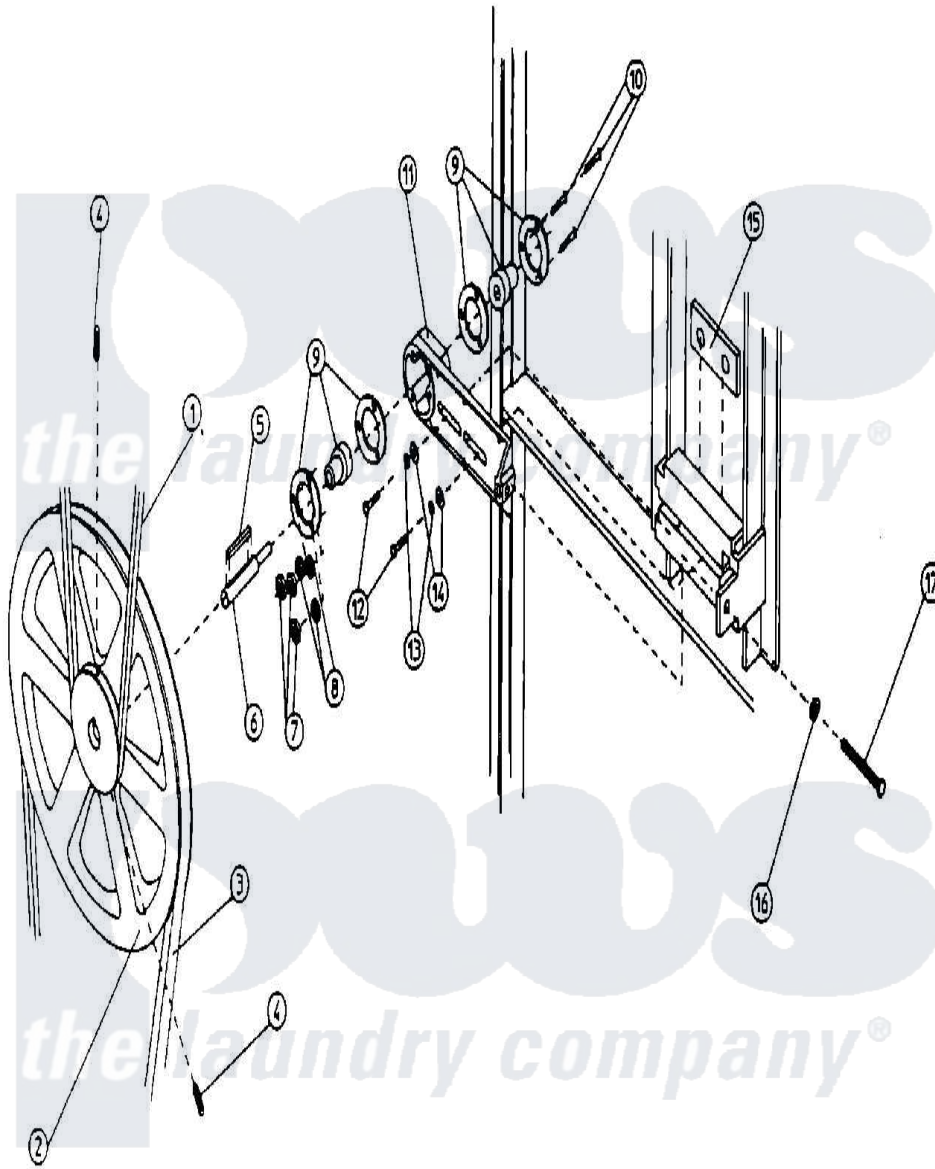

Maytag MDG30MC3AW 14 - IDLER BEARING ASSEMBLY

Maytag Residential Maytag MDG30MC3AW Dryer Parts Parts Diagram 14 - IDLER BEARING ASSEMBLY
 Click on the part number to view part

Item	Original Part Number	Replaced By	Status	Part Description
000	W10124350		Not Available	ORDER PARTS FROM AMERICAN DRYER CORP AT 508-678-9000
001	A100108	W10146555		5/1680 Belt
002	A101129	W10146631		9 X 2-1 2
003	NLA		Not Available	BELT, IDLER TO MTR. (4L500 V)
004	A154301	154301		5 16-18 X
005	A100705	100705		3 16 X 3
006	A301850			SHAFT, IDLER (5/8" X 3/4")
007	A152002	152002		1 4-20 Hex
008	A153007	153007		1 4 Split
009	A100214		Not Available	BEARING, FLANGE (5/8")
010	A150521	150521		1 4-20 X 2
011	A801007			(COMPLETE) (INCLUDES No.5-17)
"	NLA		Not Available	IDLER BEARING ASSEMBLY
012	A150617	150617		3 8-16 X 1

013	A153005	153005	3 8 Split
014	A153004	153004	3 8 X 1
015	A801009	801009	Idler Squa
016	A152004	8182933	Nut, Hex
017	A150509	150509	5 16-18 X