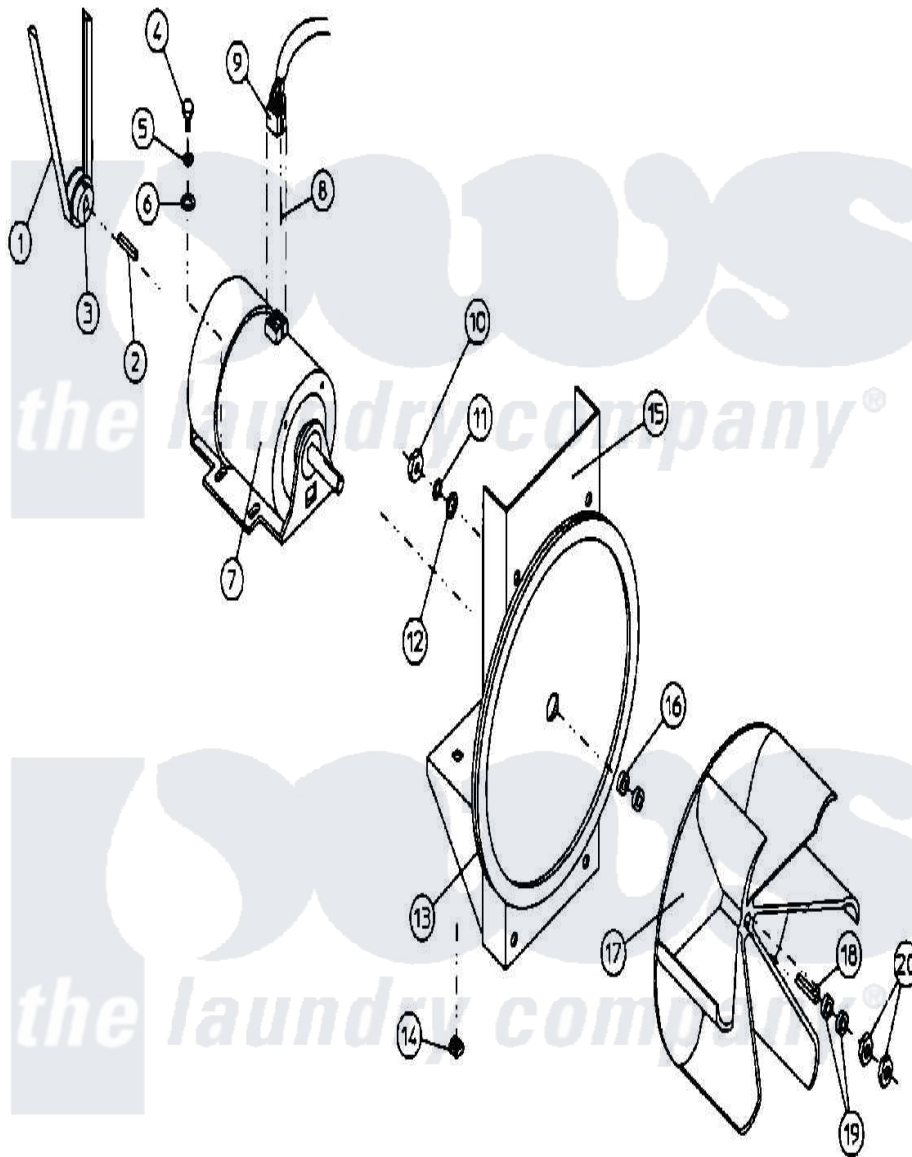

Maytag MDG30MC3AW 16 - MOTOR & MOUNT ASSEMBLY

Maytag [Residential Maytag MDG30MC3AW Dryer Parts](#) Parts Diagram 16 - MOTOR & MOUNT ASSEMBLY
 Click on the part number to view part

Item	Original Part Number	Replaced By	Status	Part Description
000	W10124350		Not Available	ORDER PARTS FROM AMERICAN DRYER CORP AT 508-678-9000
001	A100110	W10146556		41500 V be
002	A100701	100701		3 16 X 3
003	A101132	101132		2.0 OD X 5
004	A150501	150501		5 16-18 X
005	A153002	8182939		Washer, Lock
006	A153001	153001		5 16 Flat
007	A100073		Not Available	MOTOR W/PLUG (120/208/230V) (MODELS MFD 09/14/92 & AFTER)
008	A122701	122701		MNL Socket
"	A122801	W10146716		Mate-N-Loc
009	A137030	137030		8 Pin Cmnl
010	A152004	8182933		Nut, Hex
011	A153002	8182939		Washer, Lock
012	A153001	153001		5 16 Flat

013	A117600		Not Available	TAPE, NOISE SUPPRESSOR (SOLD IN FEET)
014	A154000			5 16-18 TI
015	A800919	800919		1 HP Motor
"	A803996	803996		24 30 Supe
016	A153051	W10146768		3 4 Flat
017	A100603		Not Available	IMPELLER (16`` WITH 3/4`` BORE)
018	A100702	100702		1 8 X 1 8
019	A153050	153050		1 2 X 1 1
020	A152006	W10146766		1 2-20 LH