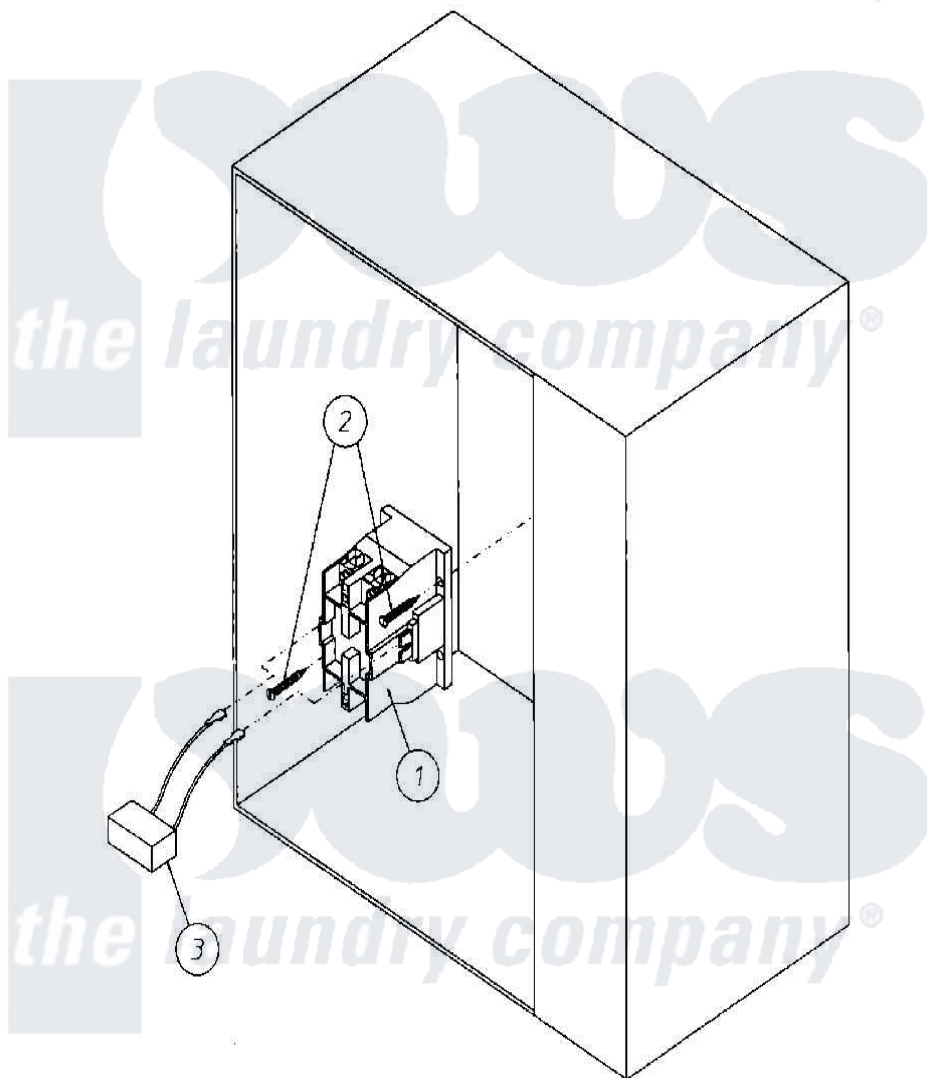

Maytag MDG30MC3AW 19 - ELECTRICAL RELAY PANEL ASSEMBLY

Maytag [Residential Maytag MDG30MC3AW Dryer Parts](#) Parts Diagram 19 - ELECTRICAL RELAY PANEL ASSEMBLY

[Click on the part number to view part](#)

| Item | Original Part Number | Replaced By | Status | Part Description |
|------|----------------------|------------------------|--------|---------------------|
| 001 | A132451 | | | CONTACTOR, TWO POLE |
| 002 | A150299 | 150299 | | 10 X 1 H |
| 003 | A322809 | 322809 | | Back Elect |
| 004 | A150301 | 150301 | | 8-18 X 7 |