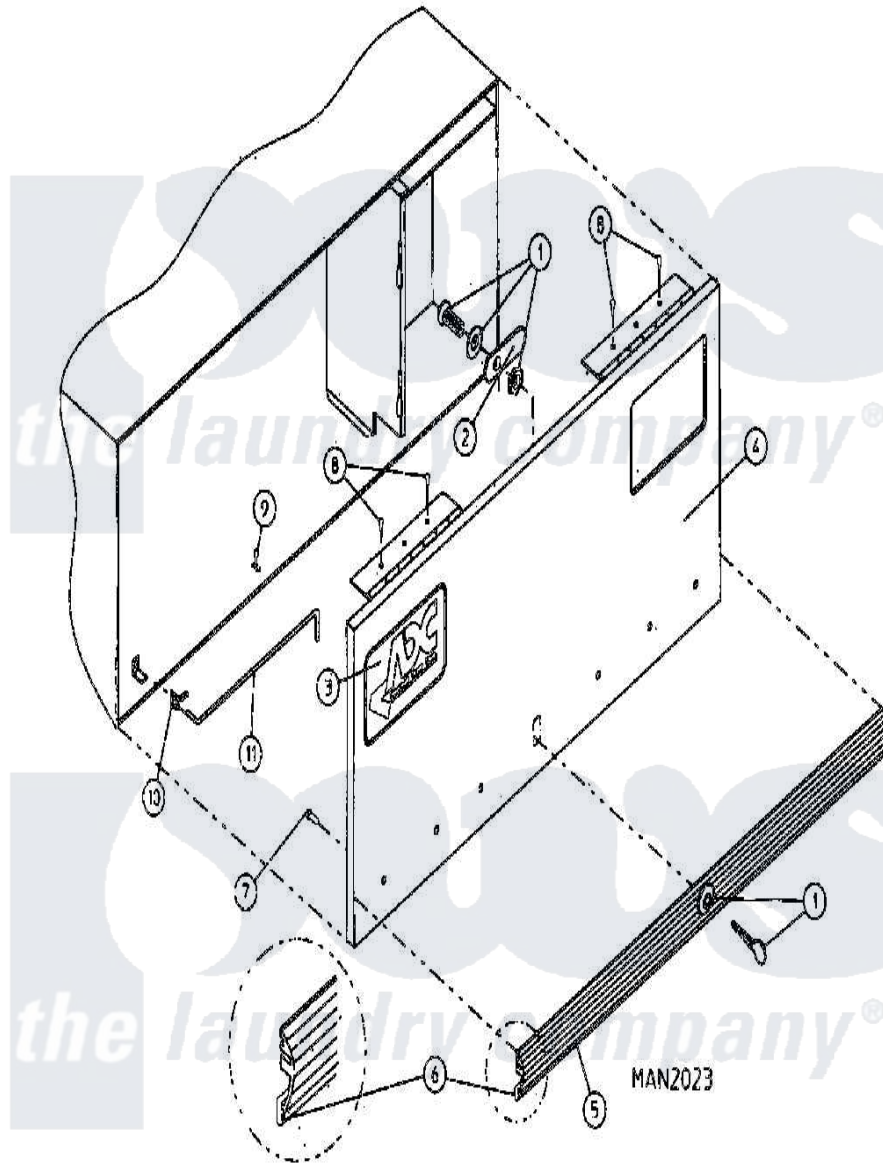

Maytag MDG30MNAWW 01 - CONTROL DOOR ASSEMBLY

Maytag [Residential Maytag MDG30MNAWW Dryer Parts](#) Parts Diagram 01 - CONTROL DOOR ASSEMBLY
 Click on the part number to view part

Item	Original Part Number	Replaced By	Status	Part Description
000	W10124350		Not Available	ORDER PARTS FROM AMERICAN DRYER CORP AT 508-678-9000
001	A160017		Not Available	LOCK, SPECIAL DUMMY
002	A160032	160032		1 Straigh
003	A112343	112343		Maytag Log
"	A870011	W10147884		Logo Doubl
004	A800023	800023		15-30 Hi-S
005	A180201	W10149336		25 50 To
006	A117603	117603		1 8 X 9 1
007	A150201	150201		10-32 X 1
008	A150300	5307527001		Switch
009	A102603	102603		Richco Con
010	A102601		Not Available	CLIP, RETAINER (CONTROL DOOR ROD)
011	A102502	102502		12.625 Con