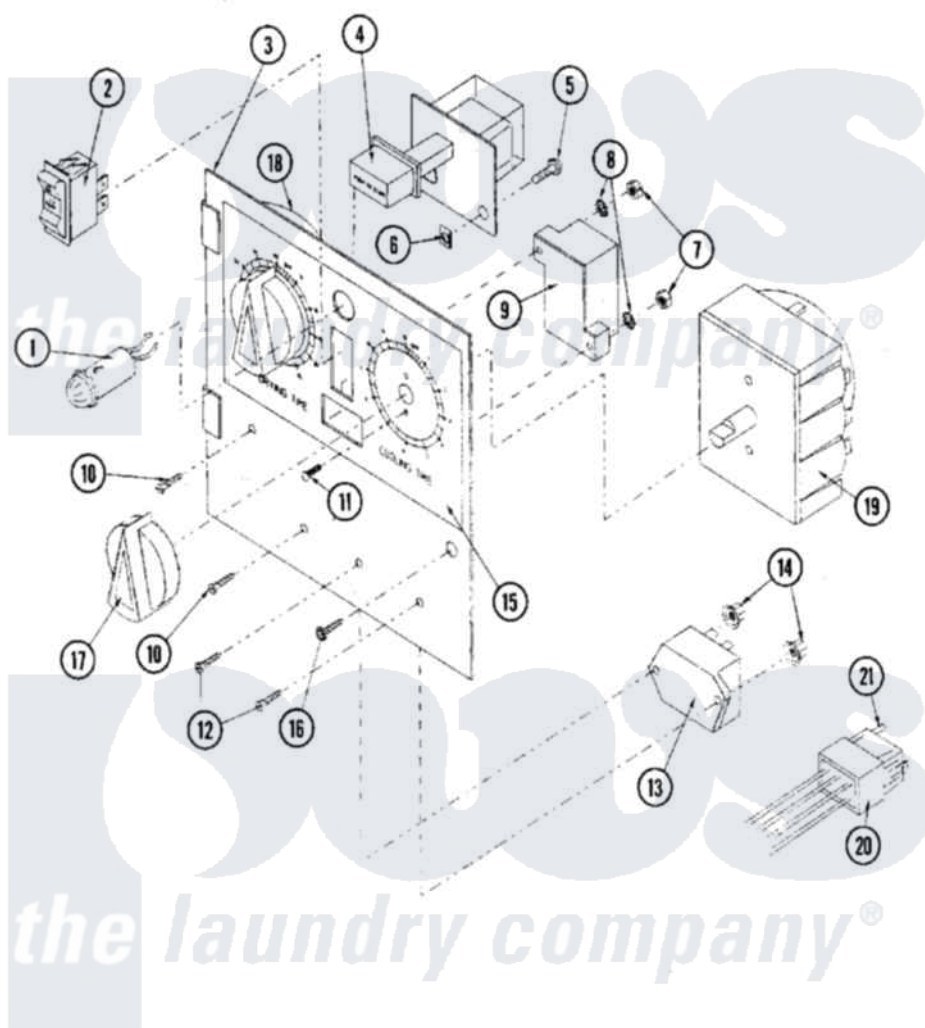

Maytag MDG30MNAWW 02 - CONTROL PANEL ASSEMBLY (MNAW)

Maytag [Residential Maytag MDG30MNAWW Dryer Parts](#) Parts Diagram 02 - CONTROL PANEL ASSEMBLY (MNAW)
 Click on the part number to view part

Item	Original Part Number	Replaced By	Status	Part Description
000	W10124350		Not Available	ORDER PARTS FROM AMERICAN DRYER CORP AT 508-678-9000
001	A123005	W10146718		Red Indica
002	A122400	W10146713		Rocker Swi
003	A800051	W10146957		Dual Timer
"	A824015	824015		Universal
004	A131917	W10146733		Push-To-St
005	A150207	150207		10-24 X 1
006	A154001	154001		10-24 Spee
007	A152000			6-32 HEX N
008	A153010	153010		6 Internal
009	A120730		Not Available	BLOCK, TERMINAL (30 POS)
010	A150002	150002		6-32 X 1
011	A150110	150110		8-32 X 1 4
012	A150001	150001		6-32 X 1 2
013	A131931	W10146734		Relay- Spd

014	A151000	WH12X195	Switch Assembly
015	A112050		LABEL (DUAL TIMER)
016	A150309	W10146761	10-16 X 1
017	A124103	124103	RC-175 Arr
018	A124025		Not Available
	A824288	824288	TIMER (60 MIN)
"	A824288	824288	Ad-15-75-M
019	A124030		Not Available
	A124030		TIMER (15 MIN)
020	A122602	122602	9 Pin Cmnl
021	A122700	122700	MNL Pin S
022	A122801	W10146716	Mate-N-Loc