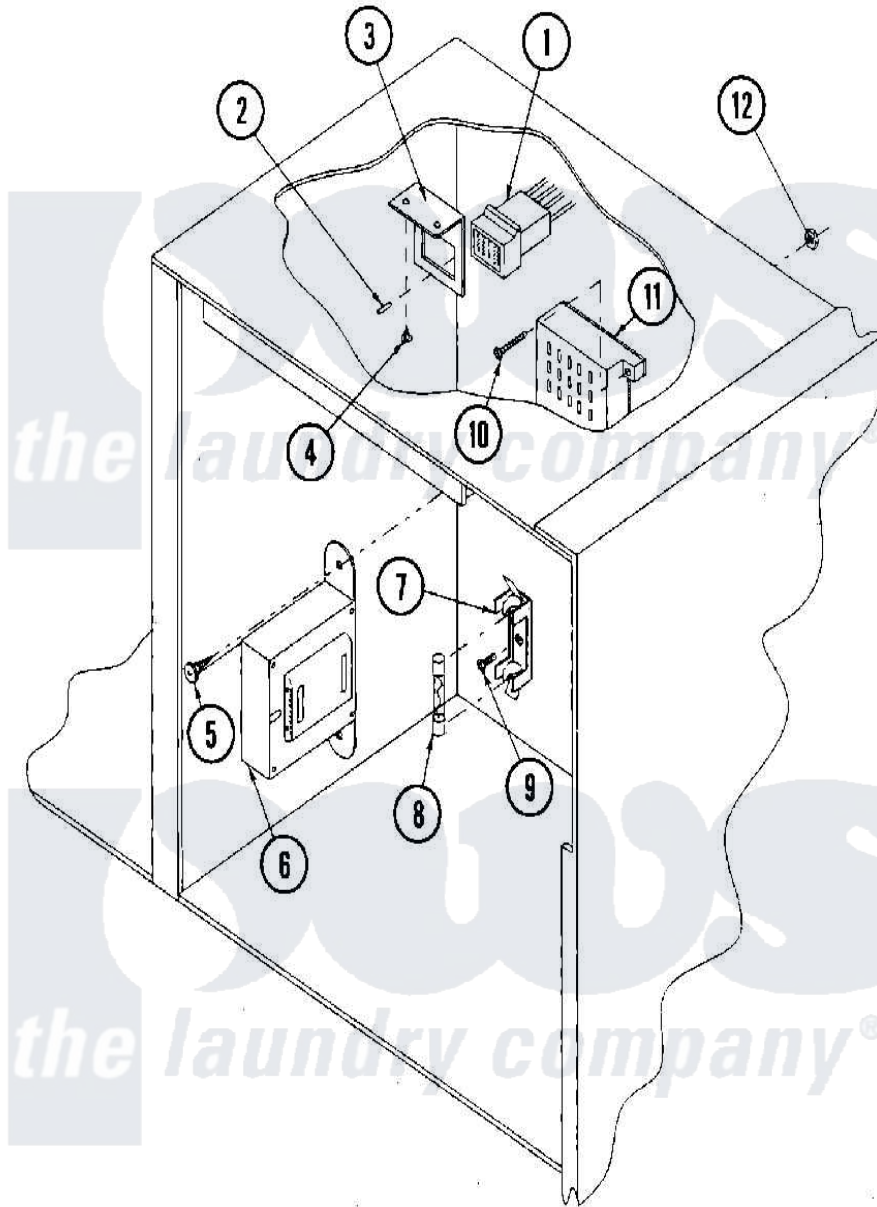

Maytag MDG30MNAWW 03 - CONTROL BOX ASSEMBLY (MN)

Maytag Residential Maytag MDG30MNAWW Dryer Parts Parts Diagram 03 - CONTROL BOX ASSEMBLY (MN)
 Click on the part number to view part

Item	Original Part Number	Replaced By	Status	Part Description
000	W10124350		Not Available	ORDER PARTS FROM AMERICAN DRYER CORP AT 508-678-9000
001	A122603	122603		9 Pin Sock
002	A122701	122701		MNL Socket
"	A122801	W10146716		Mate-N-Loc
003	A315010	315010		Door Outer Half White
004	A150300	5307527001		Switch
005	A150300	5307527001		Switch
006	A141403		Not Available	TRANSFORMER (24 VAC) (FOR MICROPROCESSOR MODELS)
007	A136008	136008		Fuse Block
008	A136057	W10146739		0.5 A 250
009	A150301	150301		8-18 X 7
010	A150002	150002		6-32 X 1
011	A120715	W10146700		30 Pos Ter
012	A151000	WH12X195		Switch Assembly