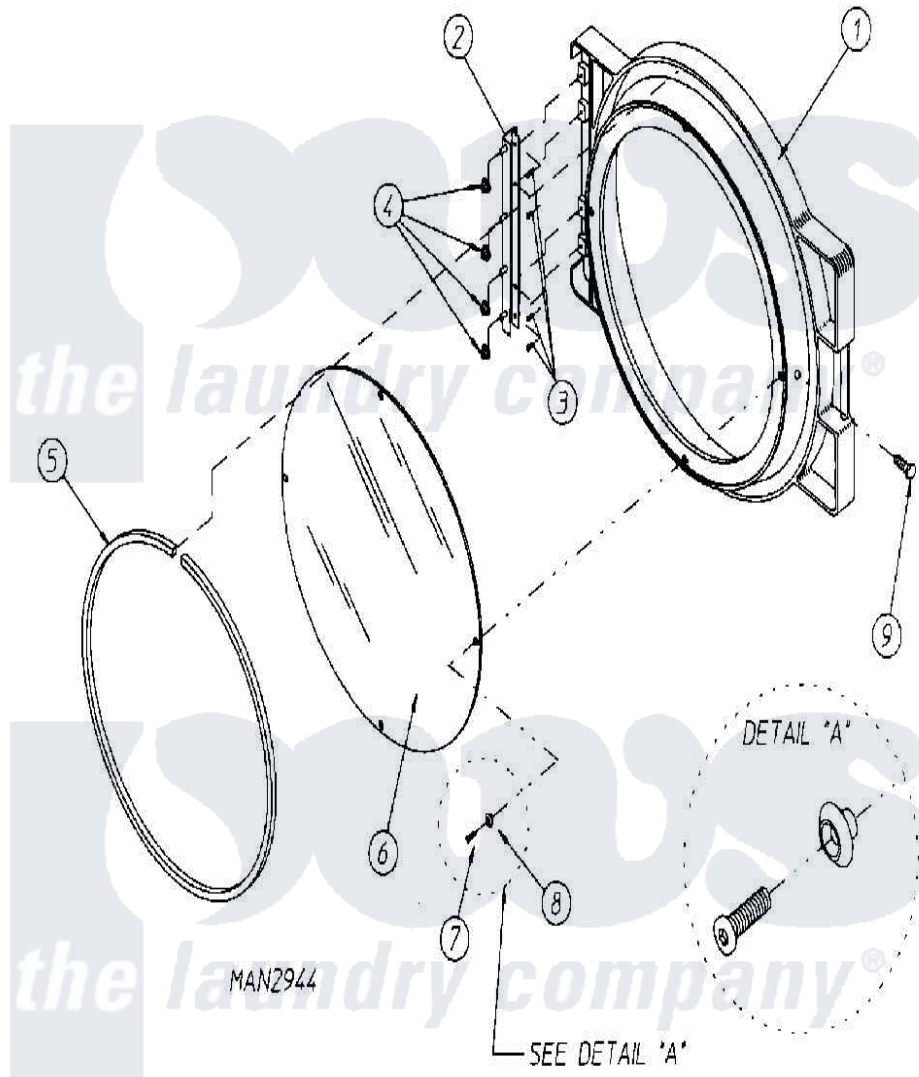

Maytag MDG30MNAWW 04 - DOOR ASSEMBLY

Maytag [Residential Maytag MDG30MNAWW Dryer Parts](#) Parts Diagram 04 - DOOR ASSEMBLY
 Click on the part number to view part

Item	Original Part Number	Replaced By	Status	Part Description
000	W10124350		Not Available	ORDER PARTS FROM AMERICAN DRYER CORP AT 508-678-9000
001	A881421			Door Assembly Complete
"	A881422		Not Available	DOOR ASSEMBLY COMPLETE (BLK) (INCL ITEM No.'S 1 & 5 THRU 9)
002	A800448	800448		12 1 2 Ma
003	A150410	MC80MD		Elmntsurf
004	A152014	152014		1 4-20 Ser
005	A102349		Not Available	GASKET, DOOR (69 1/2")
006	A102212	102212		Main Door
"	A170730	170730		10.3 Oz Cl
007	A150448	150448		10-32 X 1
008	A170319	170319		Door Glass
009	A150431	150431		10x7 16 D