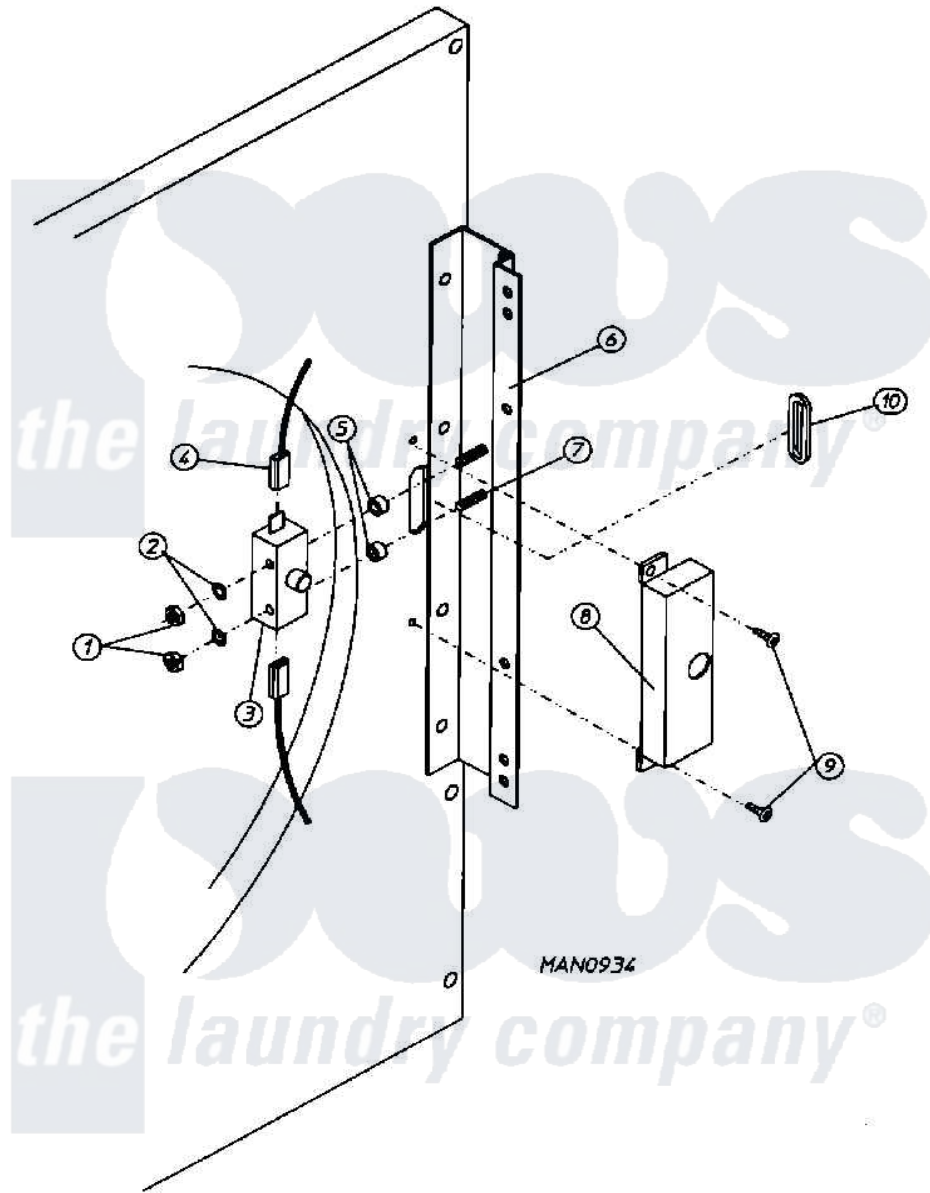

# Maytag MDG30MNAWW 05 - MAIN DOOR SWITCH ASSEMBLY

Maytag Residential Maytag MDG30MNAWW Dryer Parts Parts Diagram 05 - MAIN DOOR SWITCH ASSEMBLY  
 Click on the part number to view part

Item	Original Part Number	Replaced By	Status	Part Description
000	W10124350		Not Available	ORDER PARTS FROM AMERICAN DRYER CORP AT 508-678-9000
001	A152013	<a href="#">152013</a>		6-32 Hex N
002	A153008	<a href="#">153008</a>		6 Split L
003	A137005	<a href="#">W10146741</a>		SDS Door S
004	A121028	<a href="#">121028</a>		1 4 X.032
005	A154281	<a href="#">154281</a>		3 8 Stand
006	A800448	<a href="#">800448</a>		12 1 2 Ma
007	A153565	<a href="#">153565</a>		6-32 X 1 S
008	A313218			MAIN DOOR
009	A150201	<a href="#">150201</a>		10-32 X 1
010	A121405	<a href="#">121405</a>		Rubber Gro