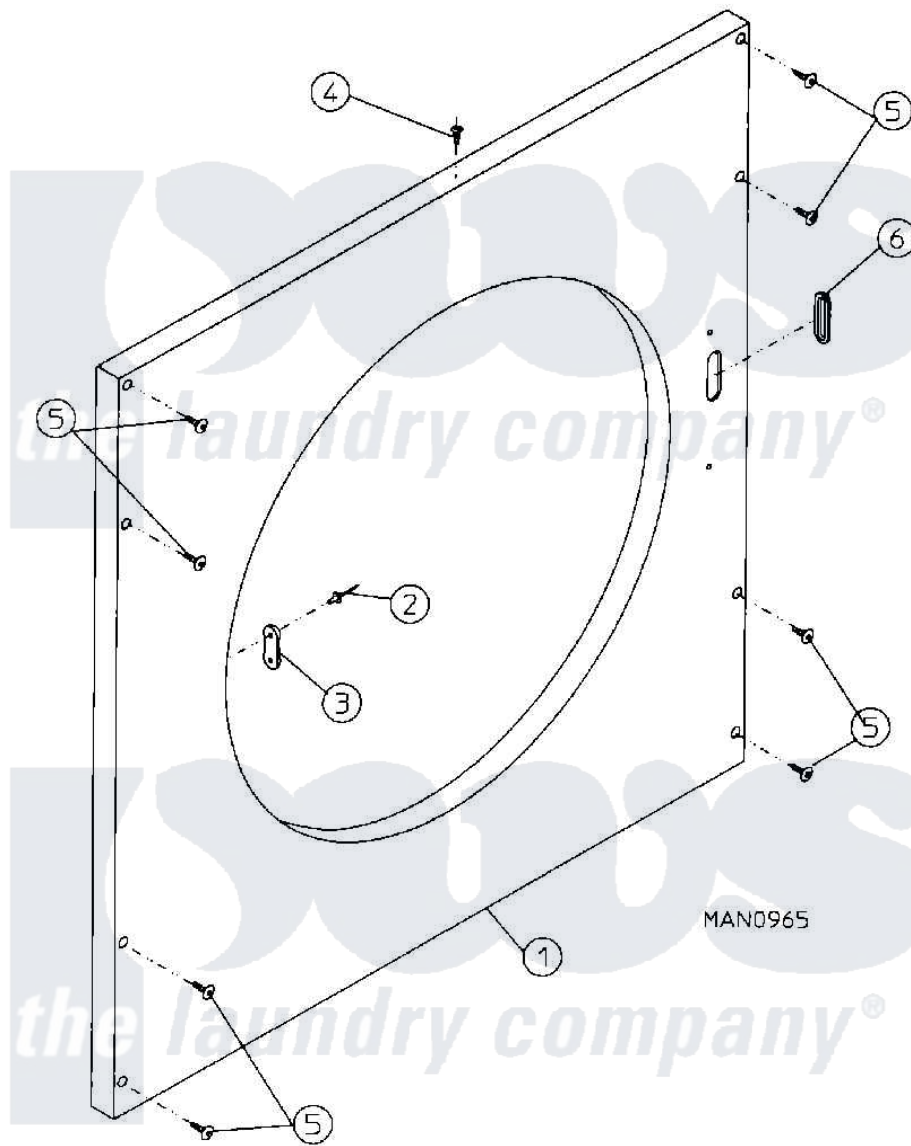

# Maytag MDG30MNAWW 06 - FRONT PANEL ASSEMBLY

Maytag Residential Maytag MDG30MNAWW Dryer Parts Parts Diagram 06 - FRONT PANEL ASSEMBLY  
 Click on the part number to view part

Item	Original Part Number	Replaced By	Status	Part Description
000	W10124350		Not Available	ORDER PARTS FROM AMERICAN DRYER CORP AT 508-678-9000
001	A875300	<a href="#">W10147918</a>		15-30- Ins
002	A154215	<a href="#">154215</a>		5 32 X 1 4
003	A170330		Not Available	LATCH, DOOR (FRICTION)
004	A150300	<a href="#">5307527001</a>		Switch
005	A150309	<a href="#">W10146761</a>		10-16 X 1
006	A121405	<a href="#">121405</a>		Rubber Gro