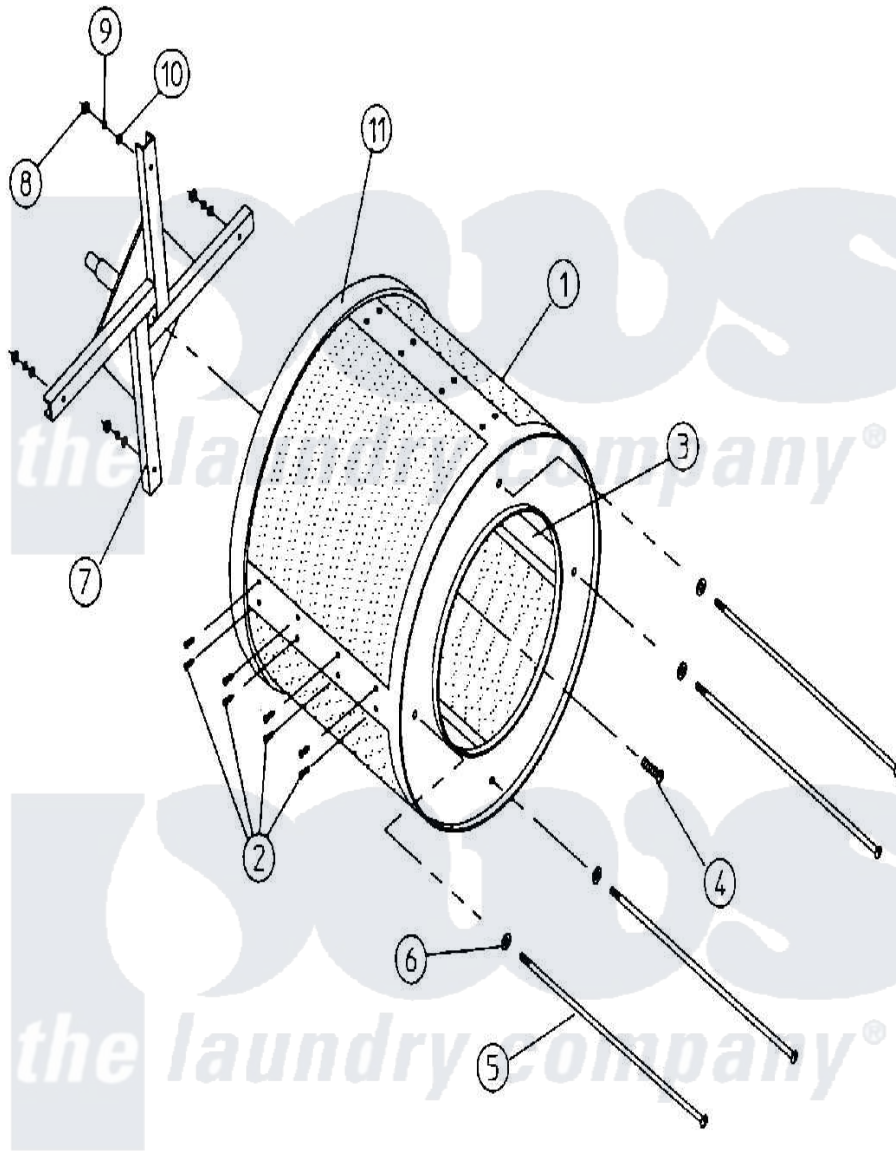

Maytag MDG30MNAWW 07 - TUMBLER & SUPPORT ASSEMBLY

MAN0309

Maytag [Residential Maytag MDG30MNAWW Dryer Parts](#) Parts Diagram 07 - TUMBLER & SUPPORT ASSEMBLY
 Click on the part number to view part

Item	Original Part Number	Replaced By	Status	Part Description
000	W10124350		Not Available	ORDER PARTS FROM AMERICAN DRYER CORP AT 508-678-9000
001	A800703	800703		30 Tumbler
"	A800803	800803		30 Tumbler
002	A150415		Not Available	SCREW, CRIMPTITE (PH. RD.HD.) (No.10-16 X 1/2" PH. RD. HD.)
003	A301304	W10146780		30 Tumbler
004	A150518	150518		5 16-18 X
005	A100902		Not Available	ROD, TIE (No.18-5/16" X 31")
006	A153001	153001		5 16 Flat
007	A800603	800603		30 Tumbler
008	A152004	8182933		Nut, Hex
009	A153002	8182939		Washer, Lock
010	A153001	153001		5 16 Flat
011	A116002	W10149238		Felt Colla
"	A401010	401010		3M 847 CO