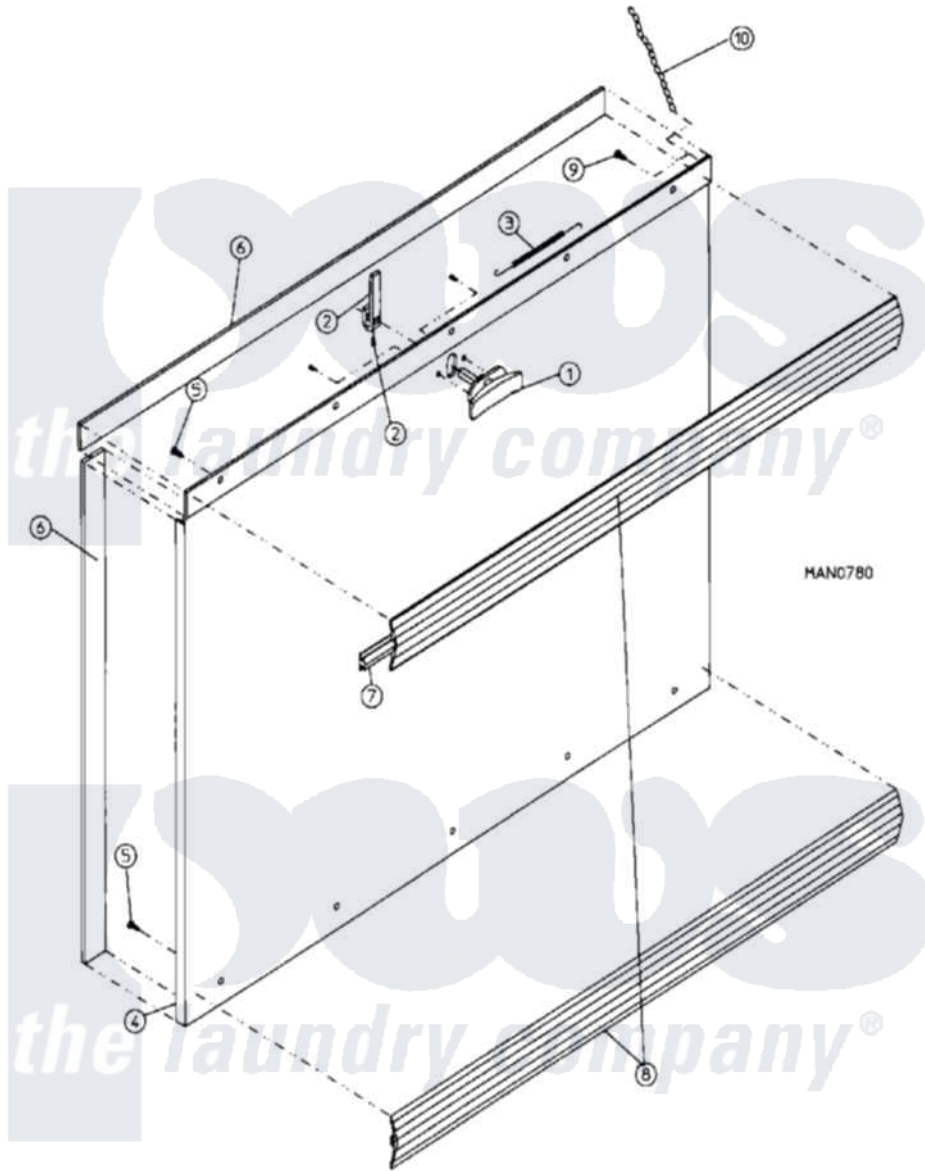

# Maytag MDG30MNAWW 08 - LINT DOOR ASSEMBLY

Maytag Residential Maytag MDG30MNAWW Dryer Parts Parts Diagram 08 - LINT DOOR ASSEMBLY  
 Click on the part number to view part

Item	Original Part Number	Replaced By	Status	Part Description
000	W10124350		Not Available	ORDER PARTS FROM AMERICAN DRYER CORP AT 508-678-9000
001	A160003		Not Available	DUMMY LOCK (NON COIN)
"	A160104	<a href="#">160104</a>		Key For Mk
"	A800150	<a href="#">W10146979</a>		Knob Latc
002	A150425	<a href="#">W10146763</a>		12-24 X 3
"	A160009	<a href="#">160009</a>		Adjustable
003	A157000			SPRING-DRO
004	A800216	<a href="#">W10149260</a>		30 Drop L
"	A800233	<a href="#">W10146996</a>		30 Insul.
005	A150201	<a href="#">150201</a>		10-32 X 1
006	A117604	<a href="#">117604</a>		1 8 Thk X
007	A117603	<a href="#">117603</a>		1 8 X 9 1
008	A180210	<a href="#">180210</a>		15 30 MI
009	A150418	<a href="#">150418</a>		Dlh 4 X .1
"	A150419	<a href="#">150419</a>		6 X 1 2 T