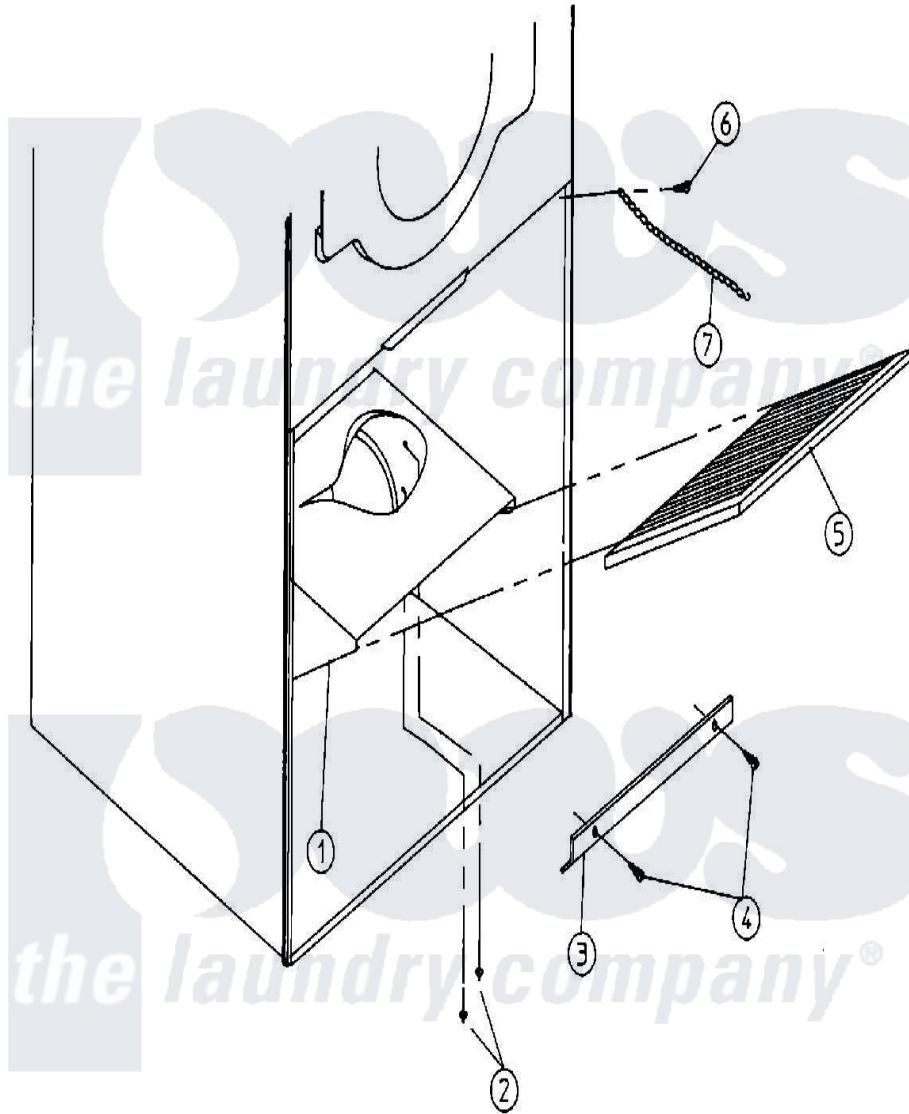

# Maytag MDG30MNAWW 09 - LINT TRAP ASSEMBLY

Maytag [Residential Maytag MDG30MNAWW Dryer Parts](#) Parts Diagram 09 - LINT TRAP ASSEMBLY  
 Click on the part number to view part

Item	Original Part Number	Replaced By	Status	Part Description
000	W10124350		Not Available	ORDER PARTS FROM AMERICAN DRYER CORP AT 508-678-9000
001	A800408	<a href="#">W10147054</a>		30 LinT T
"	A800409	<a href="#">W10147055</a>		30 LinT T
002	A154200			5 32 RIVE
003	A304101	<a href="#">304101</a>		Lg Lint TR
004	A150300	<a href="#">5307527001</a>		Switch
005	A800503	<a href="#">W10147061</a>		285-30-24-
006	A150418	<a href="#">150418</a>		Dlh 4 X .1
"	A150419	<a href="#">150419</a>		6 X 1 2 T
007	A108120	<a href="#">108120</a>		Chain For