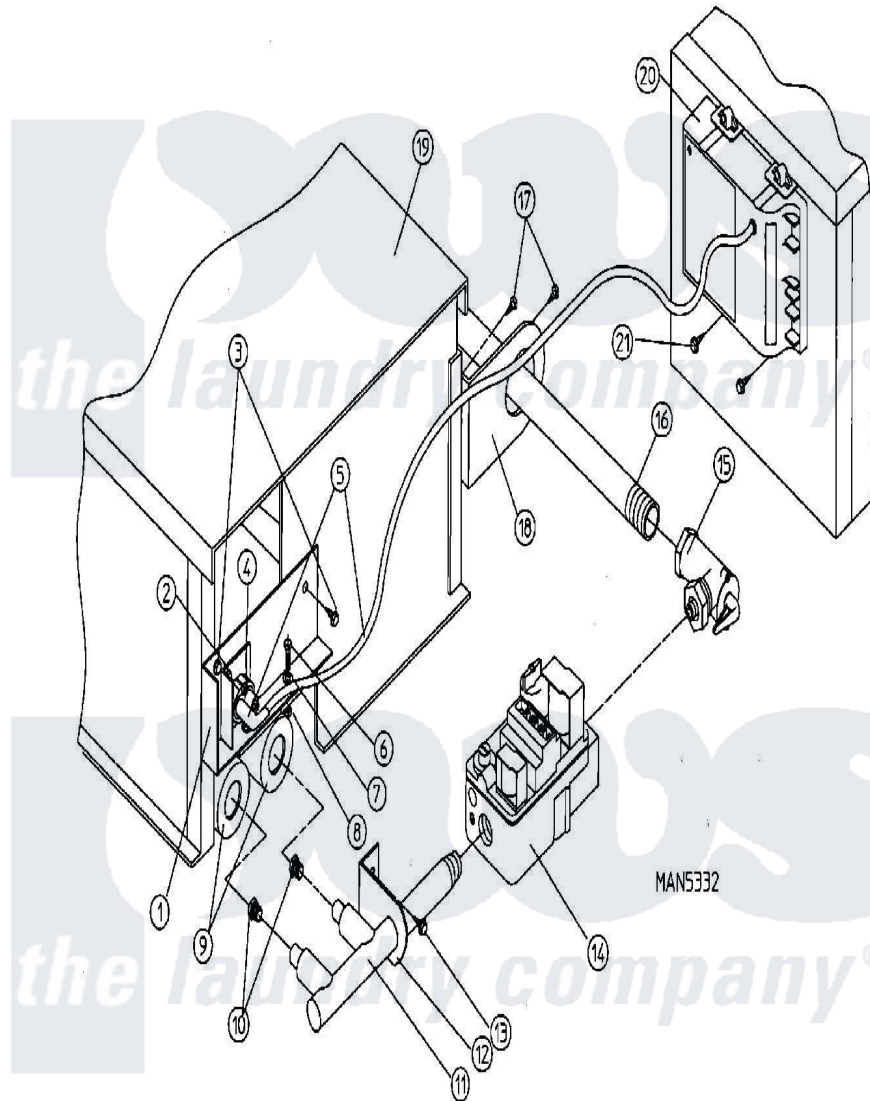

Maytag MDG30MNAWW 14 - IGNITION & BURNER ASSEMBLY

Maytag [Residential Maytag MDG30MNAWW Dryer Parts](#) Parts Diagram 14 - IGNITION & BURNER ASSEMBLY
 Click on the part number to view part

Item	Original Part Number	Replaced By	Status	Part Description
000	W10124350		Not Available	ORDER PARTS FROM AMERICAN DRYER CORP AT 508-678-9000
001	A318030	W10146864		50 60 Si
002	A150300	5307527001		Switch
003	A150415		Not Available	SCREW, CRIMPTITE (PH. RD.HD.) (No.10-16 X 1/2" PH. RD. HD.)
004	A128915		Not Available	DSI IGNITER & FLAME PROBE ONLY
"	A880134		Not Available	IGNITER/FLAME PROBE KIT ASSY (INCLUDES No.4 & 5)
005	A880330	W10148002		DSI Ignitor
006	A150103	150103		8-32 X 3 4
007	A153000			8 SAE WAS
008	A151001	W10146764		8-32 Pal N
009	A141105	W10146749		Large Gas
010	A140806	W10146747		Burner Ori
"	A140819	140819		Burner Ori

011	A141230		Not Available	1/2`` DSI MANIFOLD (2 PORT)
012	A318700	W10146865		SM Burner
013	A150300	5307527001		Switch
014	A128927		Not Available	VALVE, GAS (REDUNDANT) (1/2`` 24 VAC, NATURAL GAS)
"	A140411		Not Available	CONVERSION KIT (1/2`` 24 VAC GAS VALVE (L.P.) W/O ORIFICES
"	A880960	W10148110		1 2 24V D
015	A141305		Not Available	BODY, UNION SHUT-OFF
016	A142500			1 2-90 DEG
"	A142600	142600		1 2 Black
"	A142707	142707		1 2 X 1 1
"	A142800			Pipe, 1/2 " X 18" B.I.
"	A142809	W10146757		1 2 X 29 1
017	A881367	W10148314		1 2 Un
018	A318700	W10146865		SM Burner
019	A809631	809631		30 NAT SP
"	A809632	809632		30 LP Spa
"	A850851	850851		30-50 DSI
020	A880815			MODULE, DSI (50HZ/60HZ)
021	A150299	150299		10 X 1 H
022	A874050	W10147904		30 DSI L
023	A410001	410001		1 2 Hex L