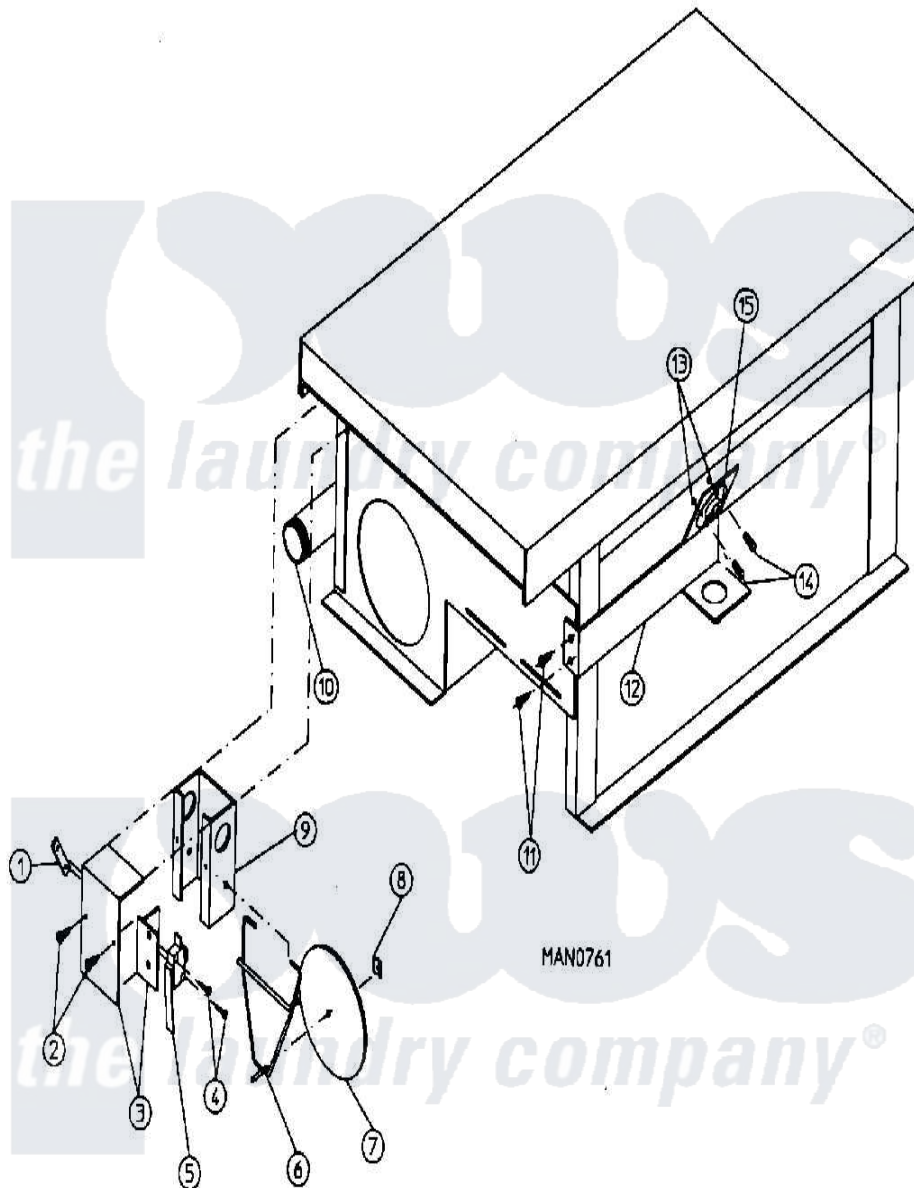

# Maytag MDG30MNAWW 15 - SAIL SWITCH/HI-LIMIT ASSEMBLY

Maytag Residential Maytag MDG30MNAWW Dryer Parts Parts Diagram 15 - SAIL SWITCH/HI-LIMIT ASSEMBLY  
 Click on the part number to view part

Item	Original Part Number	Replaced By	Status	Part Description
000	W10124350		Not Available	ORDER PARTS FROM AMERICAN DRYER CORP AT 508-678-9000
001	A154004	<a href="#">154004</a>		Tinnerman
002	A150415		Not Available	SCREW, CRIMPTITE (PH. RD.HD.) (No.10-16 X 1/2" PH. RD. HD.)
003	A802799	<a href="#">802799</a>		Sail Sw.bo
004	A150303	<a href="#">150303</a>		4 X 3 4 P
005	A122200	<a href="#">122200</a>		Sail Switch
006	A105500	<a href="#">W10146641</a>		Std Sail S
007	A319202	<a href="#">W10146866</a>		Sail Switch
008	A154002	<a href="#">154002</a>		1 8 Push O
009	A802800	<a href="#">802800</a>		Sail Switch
"	A802801	<a href="#">802801</a>		Sail Switch
010	A142809	<a href="#">W10146757</a>		1 2 X 29 1
011	A150415		Not Available	SCREW, CRIMPTITE (PH. RD.HD.) (No.10-16 X 1/2" PH. RD. HD.)

012	A319704	<a href="#">WB4X122</a>	Medallion
013	A151000	<a href="#">WH12X195</a>	Switch Assembly
014	A151001	<a href="#">W10146764</a>	8-32 Pal N
015	A130201	Not Available	HI-LIMIT (330 DEG.)