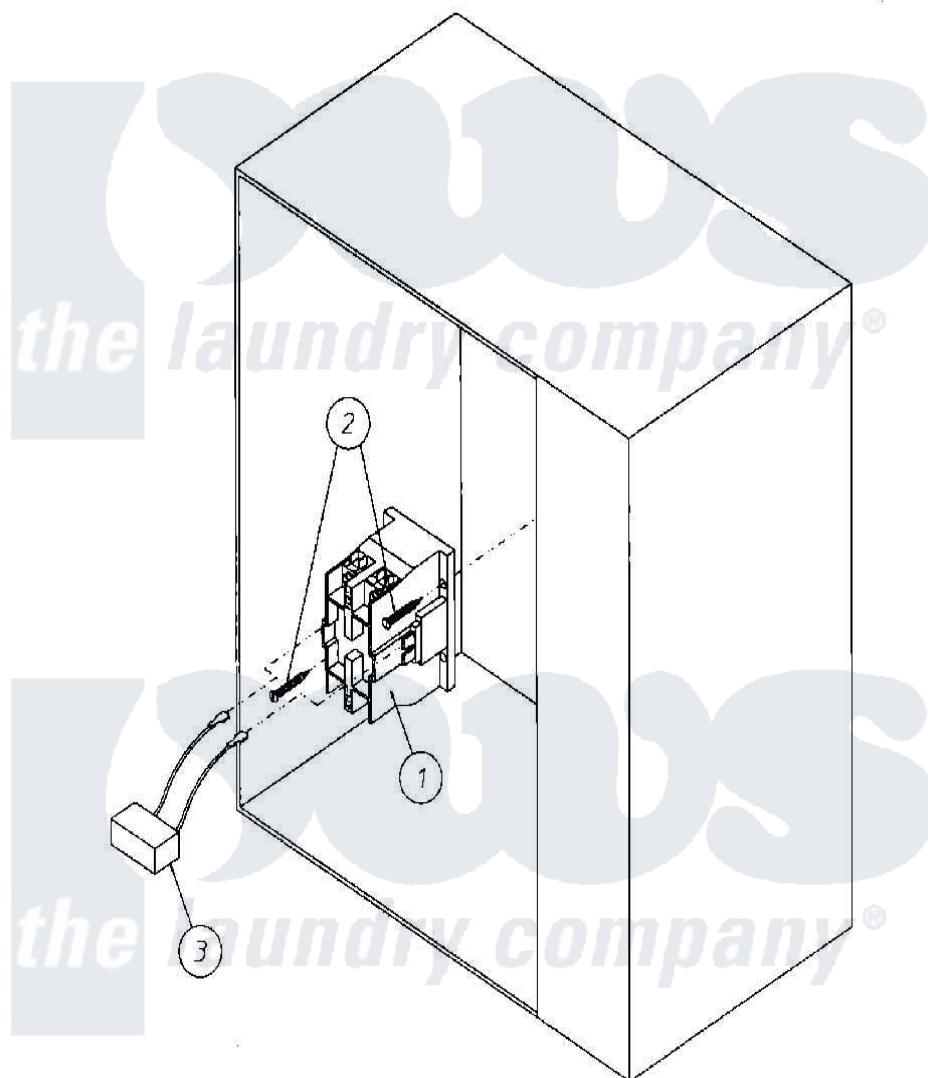

Maytag MDG30MNAWW 16 - ELECTRICAL RELAY PANEL ASSEMBLY

Maytag Residential Maytag MDG30MNAWW Dryer Parts Parts Diagram 16 - ELECTRICAL RELAY PANEL ASSEMBLY
 Click on the part number to view part

| Item | Original Part Number | Replaced By | Status | Part Description |
|------|----------------------|---------------------------|---------------|--|
| 000 | W10124350 | | Not Available | ORDER PARTS FROM AMERICAN DRYER CORP AT 508-678-9000 |
| 001 | A132475 | W10146737 | | SQ D Dp 24 |
| 002 | A150299 | 150299 | | 10 X 1 H |
| 003 | A150301 | 150301 | | 8-18 X 7 |
| " | A322809 | 322809 | | Back Elect |
| " | A824828 | W10147397 | | RC Network |