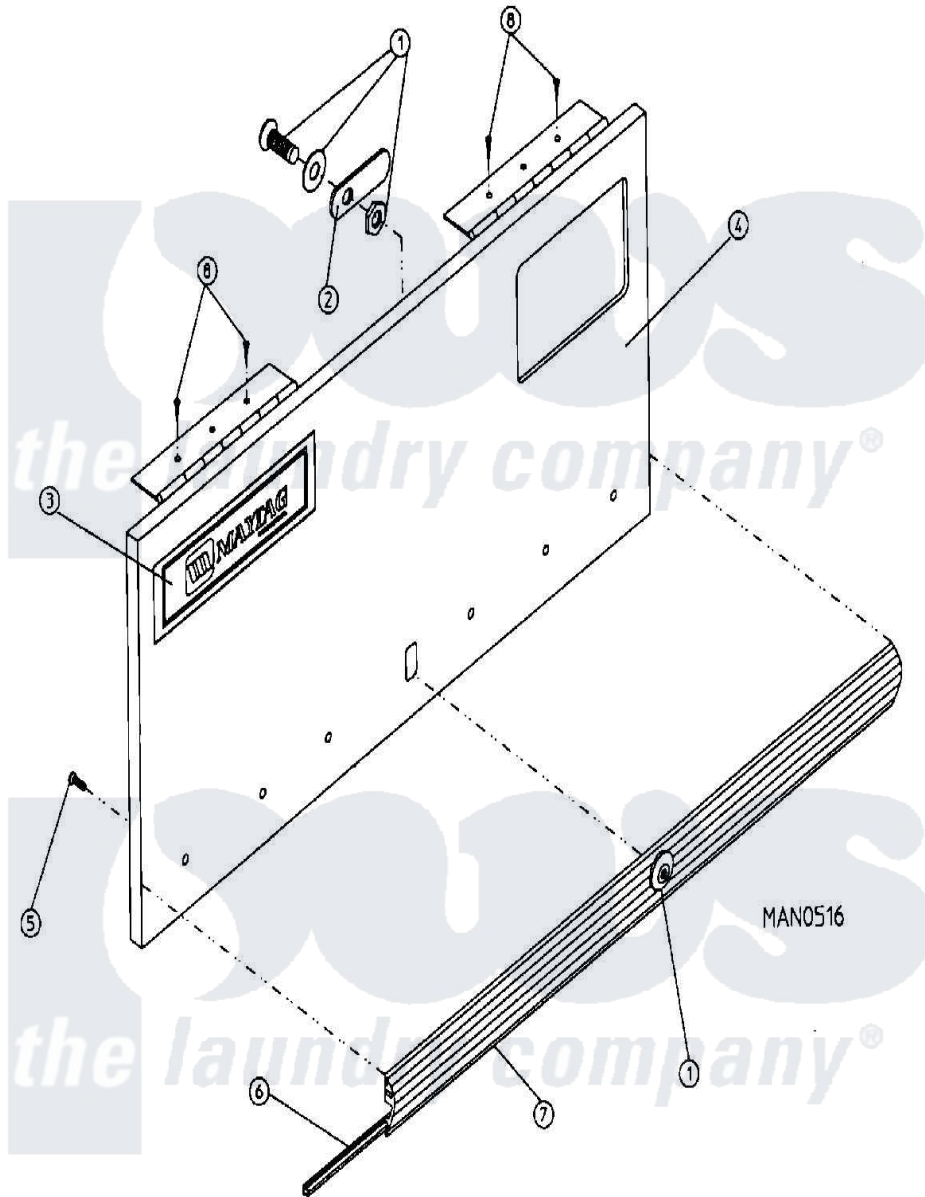

Maytag MDG30PC2AL 07 - CABINET - CONTROL DOOR ASSEMBLY (PC2)

Maytag Residential Maytag MDG30PC2AL Dryer Parts Parts Diagram 07 - CABINET - CONTROL DOOR ASSEMBLY (PC2)

Click on the part number to view part

Item	Original Part Number	Replaced By	Status	Part Description
000	W10124350		Not Available	ORDER PARTS FROM AMERICAN DRYER CORP AT 508-678-9000
001	A160015	160015		7 8 Mk-10
"	A160104	160104		Key For Mk
002	A160016	160016		1 1 4 Str
003	A112343	112343		Maytag Log
"	A870011	W10147884		Logo Doubl
004	A800023	800023		15-30 Hi-S
005	A180200			15 30 TO
006	A102307		Not Available	GASKET, TRIM BUMPER (SOLD IN FEET)
007	A150201	150201		10-32 X 1
008	A150300	5307527001		Switch