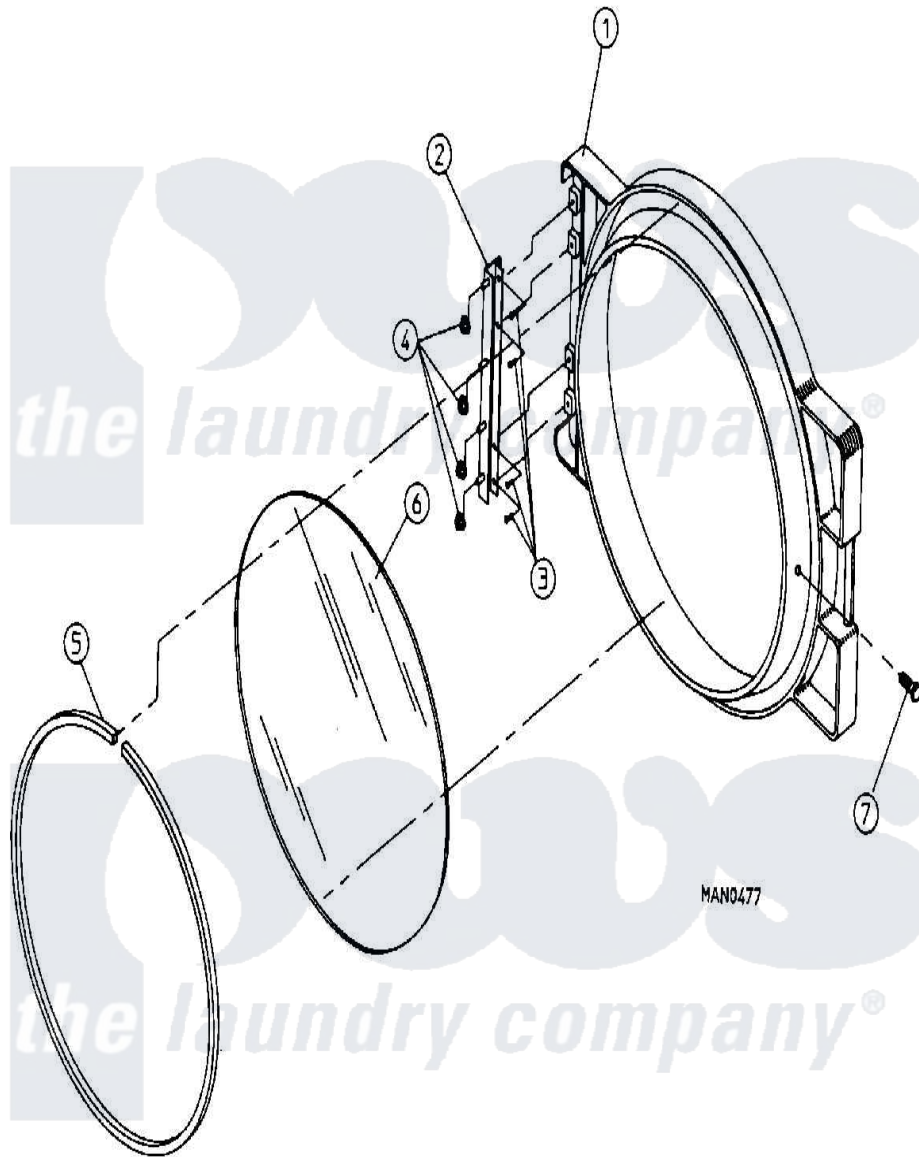

# Maytag MDG30PC2AL 10 - DOOR ASSEMBLY (PC2)

Maytag [Residential Maytag MDG30PC2AL Dryer Parts](#) Parts Diagram 10 - DOOR ASSEMBLY (PC2)  
 Click on the part number to view part

Item	Original Part Number	Replaced By	Status	Part Description
000	W10124350		Not Available	ORDER PARTS FROM AMERICAN DRYER CORP AT 508-678-9000
001	<a href="#">A103062</a>			Hinge Pin
"	<a href="#">A881421</a>			Door Assembly Complete
"	<a href="#">A882963</a>			Door Frame
002	A800448	<a href="#">800448</a>		12 1 2 Ma
003	A150410	<a href="#">MC80MD</a>		Elmntsurf
004	A152014	<a href="#">152014</a>		1 4-20 Ser
005	A102353		Not Available	GASKET, MAIN DOOR (69-1/2")
"	A170725		Not Available	ADHESIVE, MOUNTING (GLASS AND GASKET ADHESIVE)
006	A102210	<a href="#">102210</a>		20 7 16 D
"	A102212	<a href="#">102212</a>		Main Door
"	A170730	<a href="#">170730</a>		10.3 Oz Cl
007	A150431	<a href="#">150431</a>		10x7 16 D