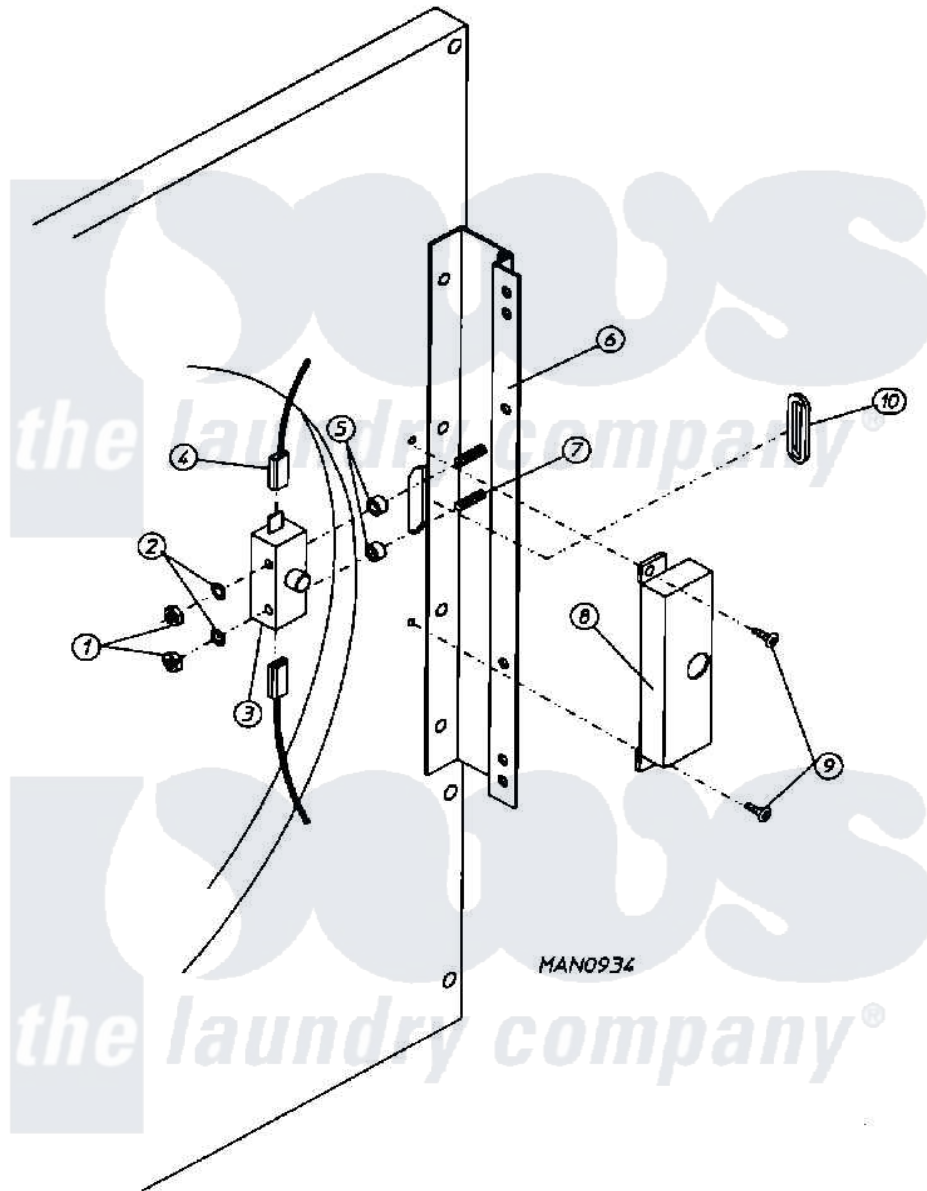

Maytag MDG30PC2AL 11 - MAIN DOOR SWITCH HOUSING (PC2)

Maytag [Residential Maytag MDG30PC2AL Dryer Parts](#) Parts Diagram 11 - MAIN DOOR SWITCH HOUSING (PC2)
 Click on the part number to view part

| Item | Original Part Number | Replaced By | Status | Part Description |
|------|----------------------|---------------------------|---------------|--|
| 000 | W10124350 | | Not Available | ORDER PARTS FROM AMERICAN DRYER CORP AT 508-678-9000 |
| 001 | A152013 | 152013 | | 6-32 Hex N |
| 002 | A153008 | 153008 | | 6 Split L |
| 003 | A137005 | W10146741 | | SDS Door S |
| 004 | A121028 | 121028 | | 1 4 X.032 |
| 005 | A154281 | 154281 | | 3 8 Stand |
| 006 | A800448 | 800448 | | 12 1 2 Ma |
| 007 | A153565 | 153565 | | 6-32 X 1 S |
| 008 | A313218 | | | MAIN DOOR |
| 009 | A150201 | 150201 | | 10-32 X 1 |
| 010 | A121405 | 121405 | | Rubber Gro |