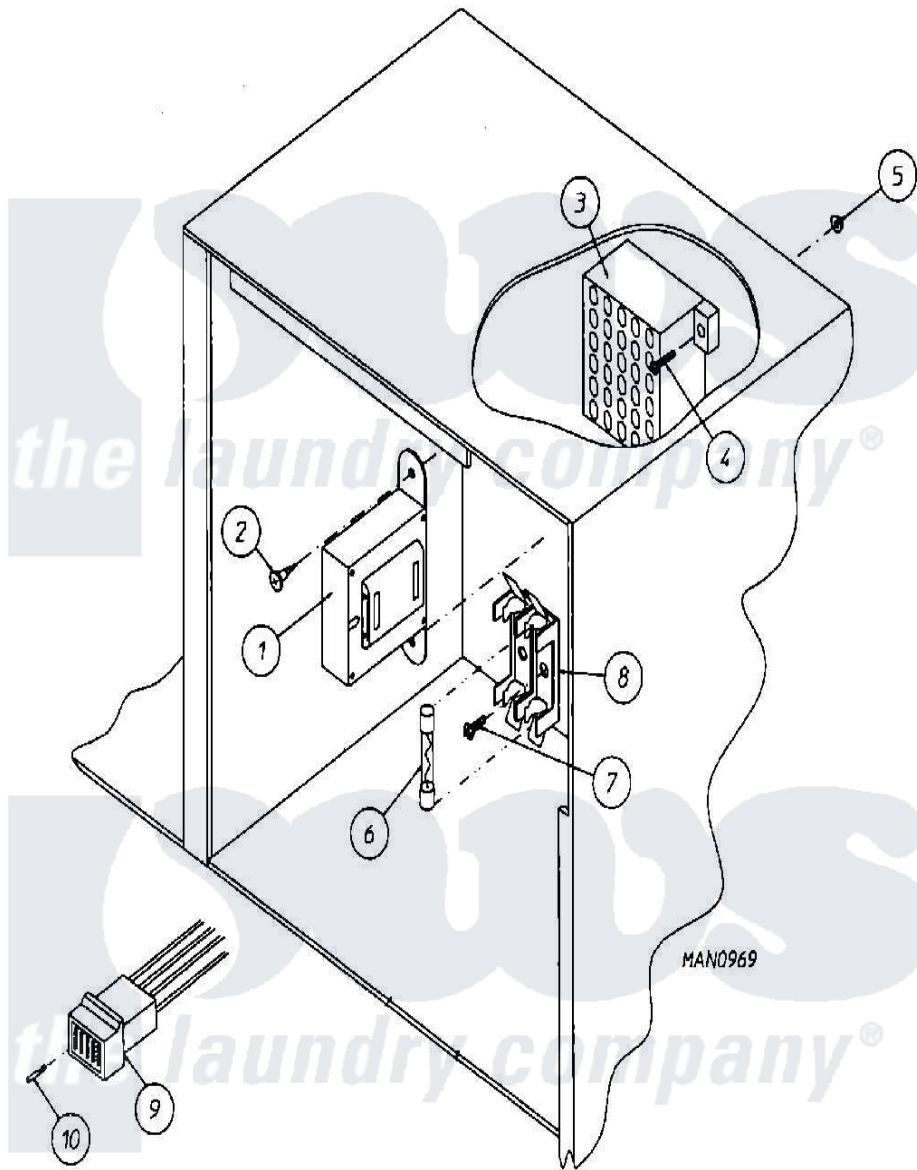

Maytag MDG30PC2AQ 02 - CONTROL BOX ASSEMBLY (PC2)

Maytag [Residential Maytag MDG30PC2AQ Dryer Parts](#) Parts Diagram 02 - CONTROL BOX ASSEMBLY (PC2)
 Click on the part number to view part

Item	Original Part Number	Replaced By	Status	Part Description
000	W10124350		Not Available	ORDER PARTS FROM AMERICAN DRYER CORP AT 508-678-9000
001	A141403		Not Available	TRANSFORMER (24 VAC) (FOR MICROPROCESSOR MODELS)
002	A150300	5307527001		Switch
003	A120715	W10146700		30 Pos Ter
004	A150002	150002		6-32 X 1
005	A151000	WH12X195		Switch Assembly
006	A136057	W10146739		0.5 A 250
007	A150301	150301		8-18 X 7
008	A136008	136008		Fuse Block
009	A122641	122641		15 Pos. MI
010	A122706	122706		20-16 AWG