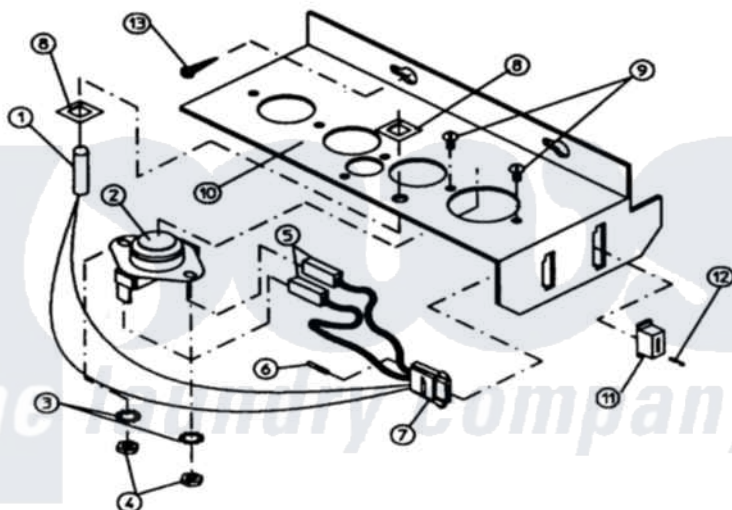

Maytag MDG30PC2AQ 04 - SENSOR BRACKET ASSY. (MICRO & NON COMP)

MICROPROCESSOR SENSOR BRACKET ASSEMBLY

NON-COMPUTER SENSOR BRACKET ASSEMBLY

Maytag [Residential Maytag MDG30PC2AQ Dryer Parts](#) Parts Diagram 04 - SENSOR BRACKET ASSY. (MICRO & NON COMP)

[Click on the part number to view part](#)

Item	Original Part Number	Replaced By	Status	Part Description
000	W10124350		Not Available	ORDER PARTS FROM AMERICAN DRYER CORP AT 508-678-9000
001	A880251	W10147995		1 4 Tem
002	A130103	W10146725		L225 Tod3
003	A153010	153010		6 Internal
004	A152000			6-32 HEX N
005	A121028	121028		1 4 X.032
006	A122701	122701		MNL Socket
007	A122605	122605		4 Pin Cmnl
"	A122801	W10146716		Mate-N-Loc
008	A154007	8182949		Fastener, Push-On
009	A150005			6-32 X 1 4
010	A305007	W10146789		Universal
"	A801425	801425		AD15-81 ML