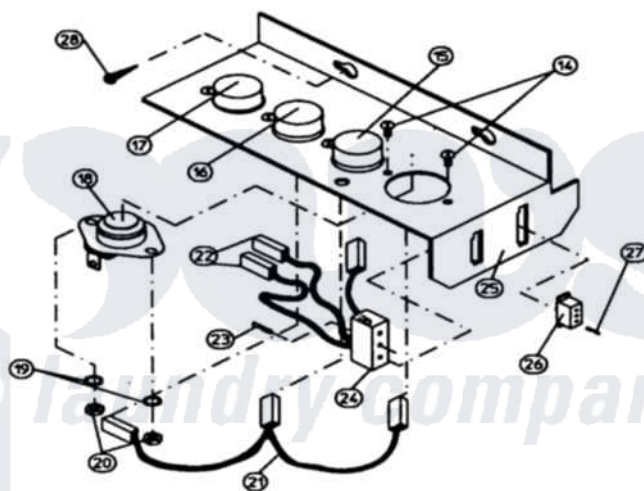

Maytag MDG30PC2AQ 04 - SENSOR BRACKET ASSY. (MICRO & NON COMP)

MICROPROCESSOR SENSOR BRACKET ASSEMBLY

NON-COMPUTER SENSOR BRACKET ASSEMBLY

Maytag [Residential Maytag MDG30PC2AQ Dryer Parts](#) Parts Diagram 04 - SENSOR BRACKET ASSY. (MICRO & NON COMP)

[Click on the part number to view part](#)

Item	Original Part Number	Replaced By	Status	Part Description
000	W10124350		Not Available	ORDER PARTS FROM AMERICAN DRYER CORP AT 508-678-9000
001	A880251	W10147995		1 4 Tem
002	A130103	W10146725		L225 Tod3
003	A153010	153010		6 Internal
004	A152000			6-32 HEX N
005	A121028	121028		1 4 X.032
006	A122701	122701		MNL Socket
007	A122605	122605		4 Pin Cmnl
"	A122801	W10146716		Mate-N-Loc
008	A154007	8182949		Fastener, Push-On
009	A150005			6-32 X 1 4
010	A305007	W10146789		Universal
"	A801425	801425		AD15-81 ML