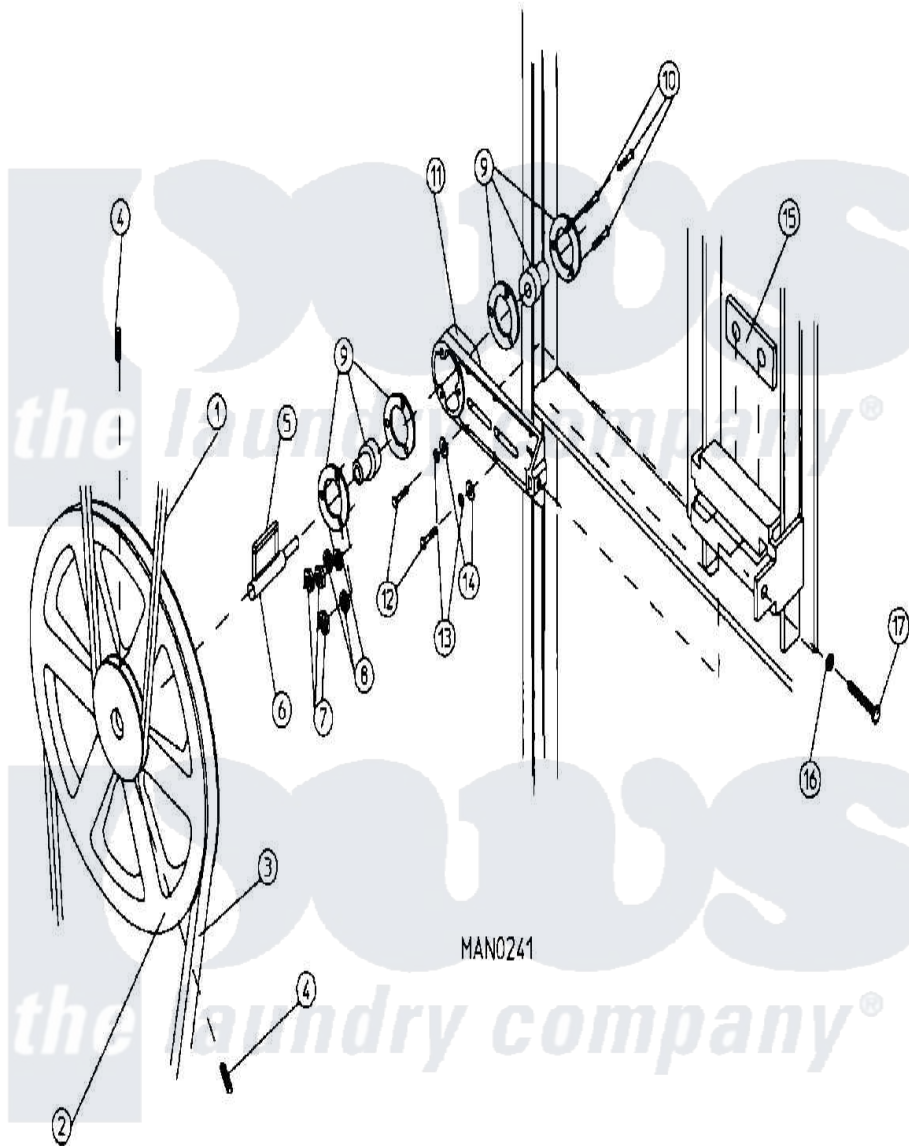

Maytag MDG30PC2AQ 05 - IDLER BEARING ASSEMBLY

Maytag Residential Maytag MDG30PC2AQ Dryer Parts Parts Diagram 05 - IDLER BEARING ASSEMBLY
 Click on the part number to view part

Item	Original Part Number	Replaced By	Status	Part Description
000	W10124350		Not Available	ORDER PARTS FROM AMERICAN DRYER CORP AT 508-678-9000
001	A100108	W10146555		5/1680 Belt
002	A101129	W10146631		9 X 2-1 2
003	A100110	W10146556		4/1500 V be
004	A154301	154301		5 16-18 X
005	A100705	100705		3 16 X 3
006	A301850			SHAFT, IDLER (5/8" X 3/4")
007	A152002	152002		1 4-20 Hex
008	A153007	153007		1 4 Split
009	A100214		Not Available	BEARING, FLANGE (5/8")
010	A150521	150521		1 4-20 X 2
011	NLA		Not Available	IDLER BEARING ASSEMBLY
012	A150617	150617		3 8-16 X 1
013	A153005	153005		3 8 Split
014	A153004	153004		3 8 X 1

015	A801009	801009	Idler Squa
016	A152004	8182933	Nut, Hex
017	A150509	150509	5 16-18 X