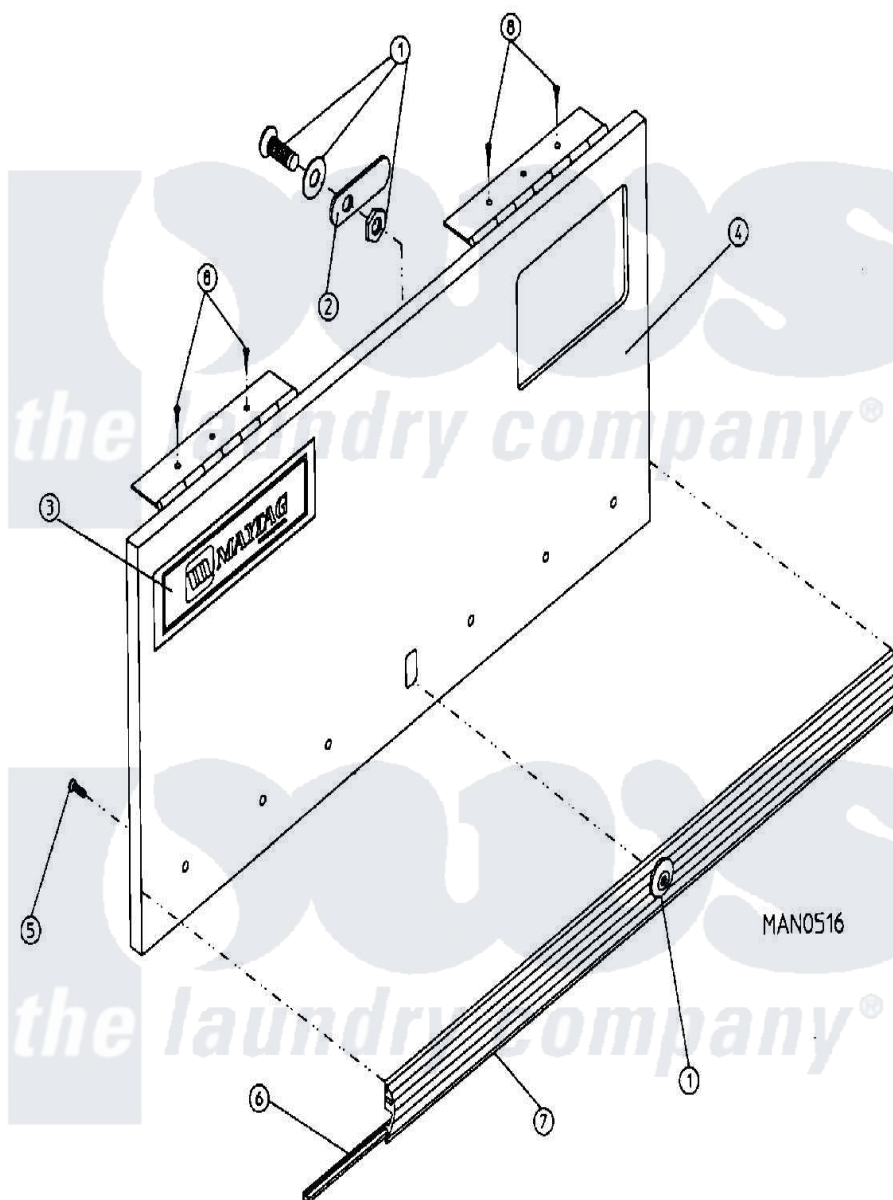

Maytag MDG30PC2AQ 07 - CABINET - CONTROL DOOR ASSEMBLY (PC2)

Maytag Residential Maytag MDG30PC2AQ Dryer Parts Parts Diagram 07 - CABINET - CONTROL DOOR ASSEMBLY (PC2)

Click on the part number to view part

Item	Original Part Number	Replaced By	Status	Part Description
000	W10124350		Not Available	ORDER PARTS FROM AMERICAN DRYER CORP AT 508-678-9000
001	A160015	160015		7 8 Mk-10
"	A160104	160104		Key For Mk
002	A160016	160016		1 1 4 Str
003	A112343	112343		Maytag Log
"	A870011	W10147884		Logo Doubl
004	A800023	800023		15-30 Hi-S
005	A180200			15 30 TO
006	A102307		Not Available	GASKET, TRIM BUMPER (SOLD IN FEET)
007	A150201	150201		10-32 X 1
008	A150300	5307527001		Switch