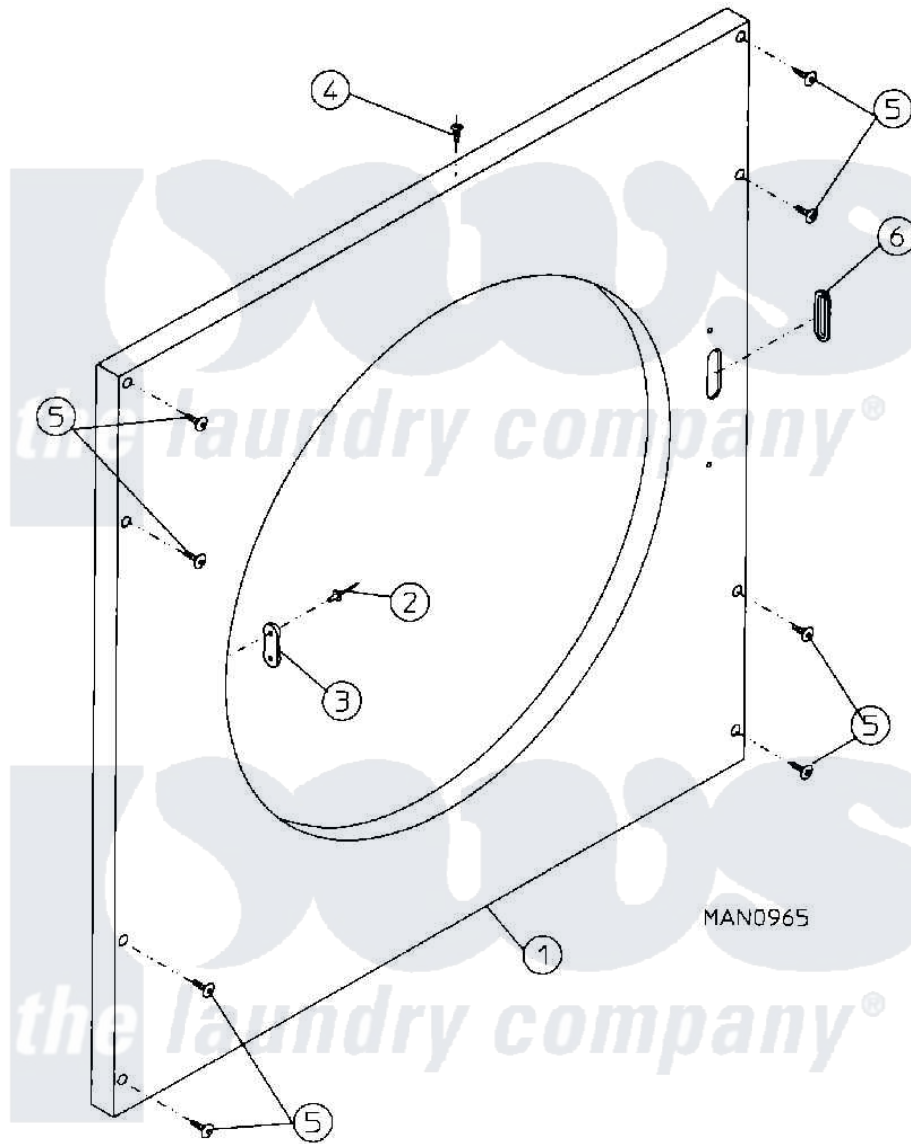

Maytag MDG30PC2AQ 08 - CABINET - FRONT PANEL ASSEMBLY (PC2)

Maytag Residential Maytag MDG30PC2AQ Dryer Parts Parts Diagram 08 - CABINET - FRONT PANEL ASSEMBLY (PC2)

Click on the part number to view part

Item	Original Part Number	Replaced By	Status	Part Description
000	W10124350		Not Available	ORDER PARTS FROM AMERICAN DRYER CORP AT 508-678-9000
001	A154215	154215		5 32 X 1 4
002	A875300	W10147918		15-30- Ins
003	A170330		Not Available	LATCH, DOOR (FRICTION)
004	A150300	5307527001		Switch
005	A150313	150313		10-16 X 1
"	A150415		Not Available	SCREW, CRIMPTITE (PH. RD.HD.) (No.10-16 X 1/2" PH. RD. HD.)
006	A121405	121405		Rubber Gro