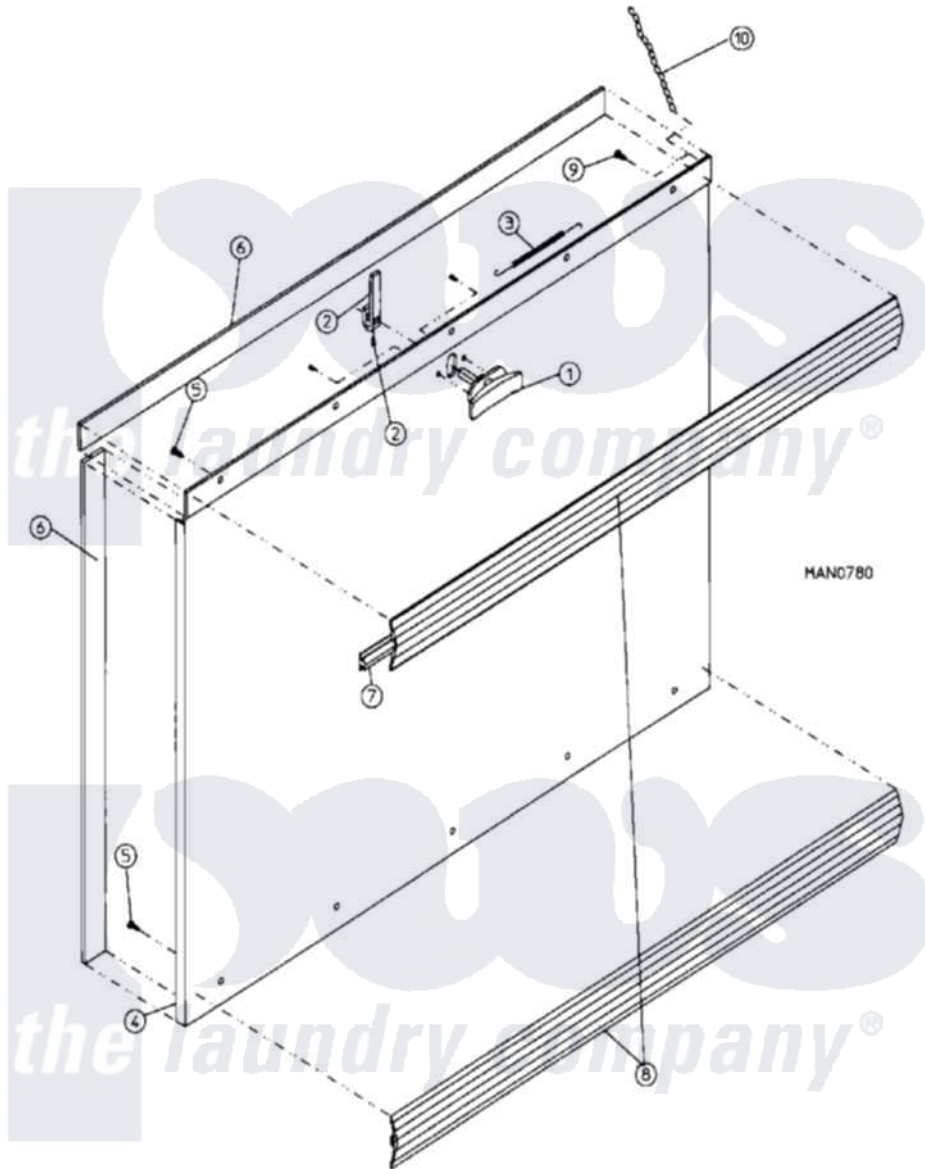

Maytag MDG30PC2AQ 09 - CABINET - LINT DOOR ASSEMBLY (PC2)

Maytag Residential Maytag MDG30PC2AQ Dryer Parts Parts Diagram 09 - CABINET - LINT DOOR ASSEMBLY (PC2)
 Click on the part number to view part

Item	Original Part Number	Replaced By	Status	Part Description
000	W10124350		Not Available	ORDER PARTS FROM AMERICAN DRYER CORP AT 508-678-9000
001	A160001		Not Available	LOCK ASSEMBLY W/KEY
"	A160103	160103		Key For Ad
"	A160104	160104		Key For Mk
002	A150425	W10146763		12-24 X 3
"	A160008	160008		2 1/2 Str
003	A157000			SPRING-DRO
004	A800216	W10149260		30 Drop L
"	A800233	W10146996		30 Insul.
005	A150201	150201		10-32 X 1
006	A117604	117604		1 8 Thk X
007	A102307		Not Available	GASKET, TRIM BUMPER (SOLD IN FEET)
008	A180202		Not Available	TOP TRIM STRIP W/LOCK HOLE (38-1/4" LENGTH)
009	A150418	150418		Dlh 4 X .1