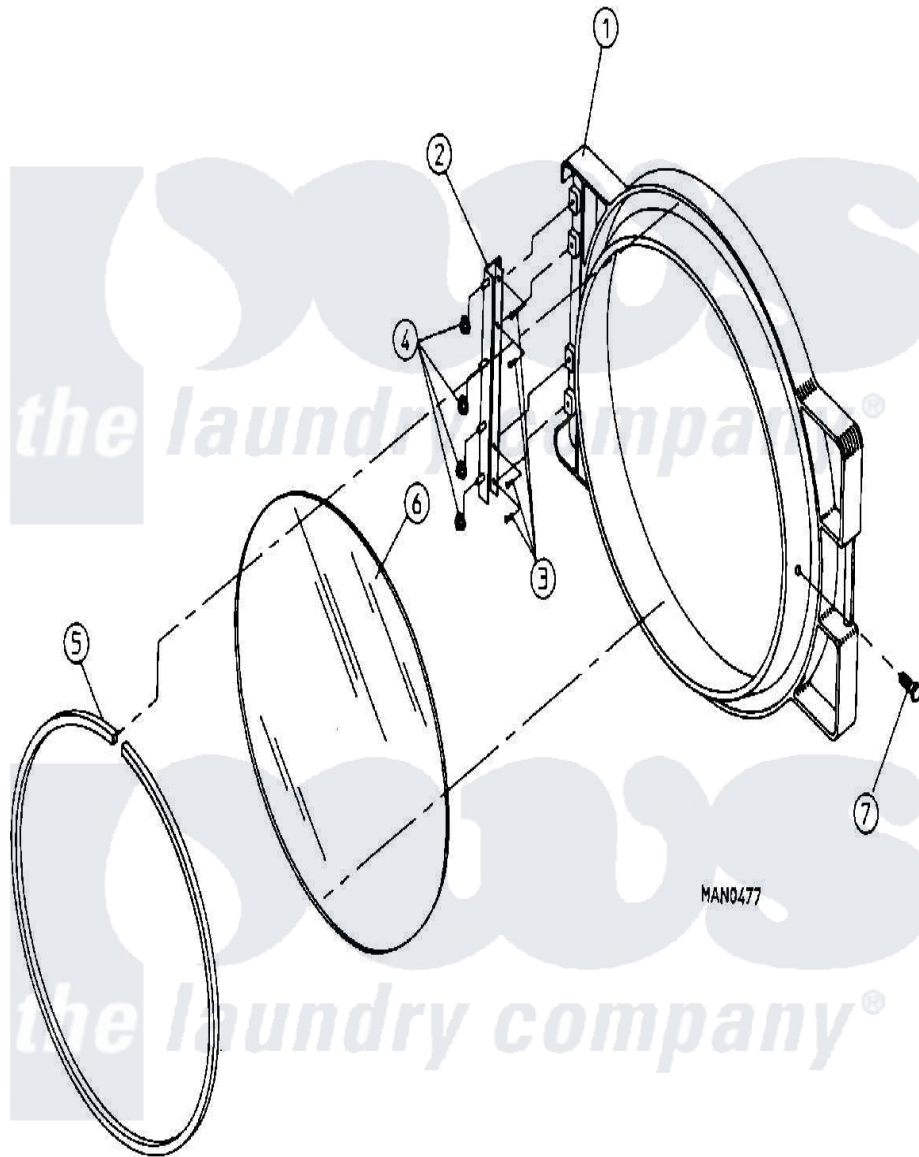

Maytag MDG30PC2AQ 10 - DOOR ASSEMBLY (PC2)

Maytag [Residential Maytag MDG30PC2AQ Dryer Parts](#) Parts Diagram 10 - DOOR ASSEMBLY (PC2)
 Click on the part number to view part

Item	Original Part Number	Replaced By	Status	Part Description
000	W10124350		Not Available	ORDER PARTS FROM AMERICAN DRYER CORP AT 508-678-9000
001	A103062			Hinge Pin
"	A881421			Door Assembly Complete
"	A882963			Door Frame
002	A800448	800448		12 1 2 Ma
003	A150410	MC80MD		Elmntsurf
004	A152014	152014		1 4-20 Ser
005	A102353		Not Available	GASKET, MAIN DOOR (69-1/2")
"	A170725		Not Available	ADHESIVE, MOUNTING (GLASS AND GASKET ADHESIVE)
006	A102210	102210		20 7 16 D
"	A102212	102212		Main Door
"	A170730	170730		10.3 Oz Cl
007	A150431	150431		10x7 16 D