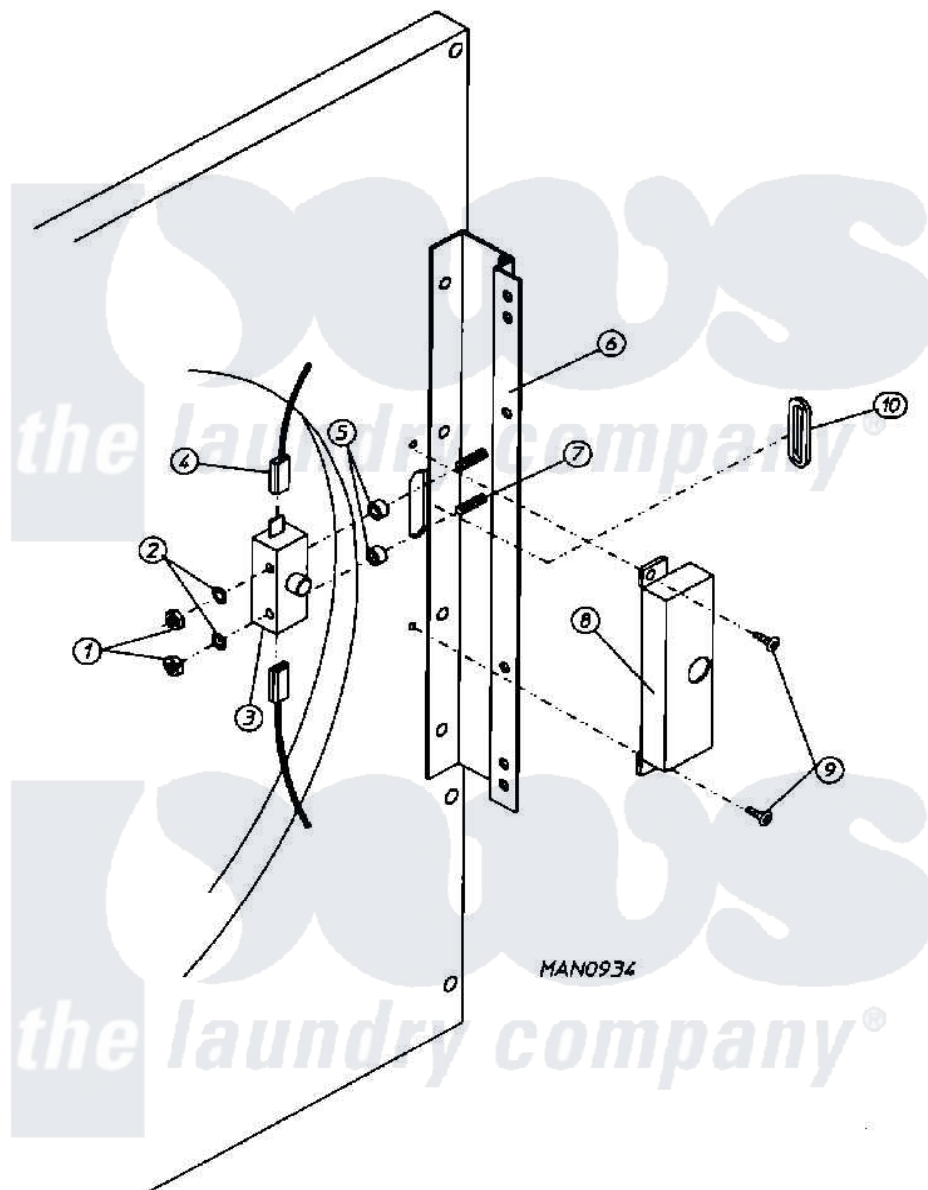

Maytag MDG30PC2AQ 11 - MAIN DOOR SWITCH HOUSING (PC2)

Maytag [Residential Maytag MDG30PC2AQ Dryer Parts](#) Parts Diagram 11 - MAIN DOOR SWITCH HOUSING (PC2)
 Click on the part number to view part

Item	Original Part Number	Replaced By	Status	Part Description
000	W10124350		Not Available	ORDER PARTS FROM AMERICAN DRYER CORP AT 508-678-9000
001	A152013	152013		6-32 Hex N
002	A153008	153008		6 Split L
003	A137005	W10146741		SDS Door S
004	A121028	121028		1 4 X.032
005	A154281	154281		3 8 Stand
006	A800448	800448		12 1 2 Ma
007	A153565	153565		6-32 X 1 S
008	A313218			MAIN DOOR
009	A150201	150201		10-32 X 1
010	A121405	121405		Rubber Gro