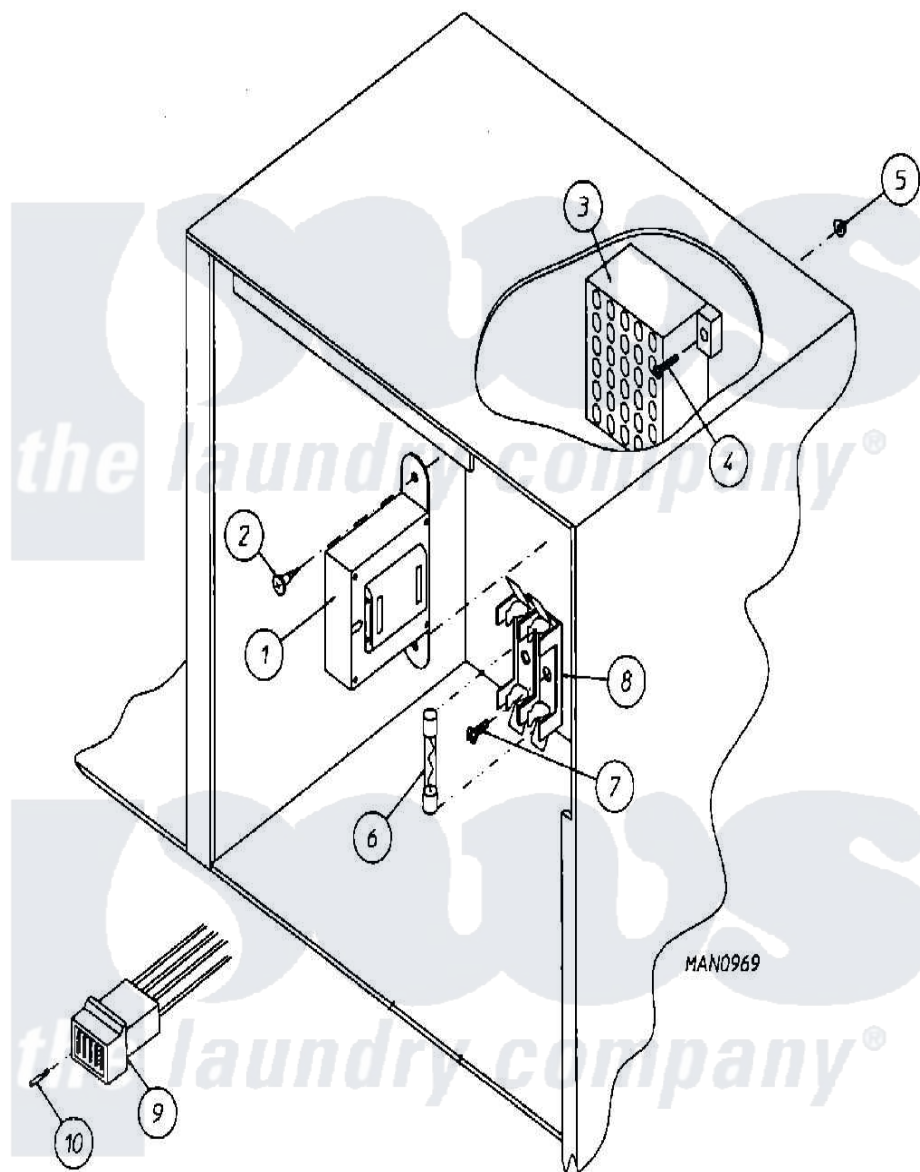

Maytag MDG30PC2AW 02 - CONTROL BOX ASSEMBLY (PC2)

Maytag [Residential Maytag MDG30PC2AW Dryer Parts](#) Parts Diagram 02 - CONTROL BOX ASSEMBLY (PC2)
 Click on the part number to view part

Item	Original Part Number	Replaced By	Status	Part Description
000	W10124350		Not Available	ORDER PARTS FROM AMERICAN DRYER CORP AT 508-678-9000
001	A141403		Not Available	TRANSFORMER (24 VAC) (FOR MICROPROCESSOR MODELS)
002	A150300	5307527001		Switch
003	A120715	W10146700		30 Pos Ter
004	A150002	150002		6-32 X 1
005	A151000	WH12X195		Switch Assembly
006	A136057	W10146739		0.5 A 250
007	A150301	150301		8-18 X 7
008	A136008	136008		Fuse Block
009	A122641	122641		15 Pos. MI
010	A122706	122706		20-16 AWG