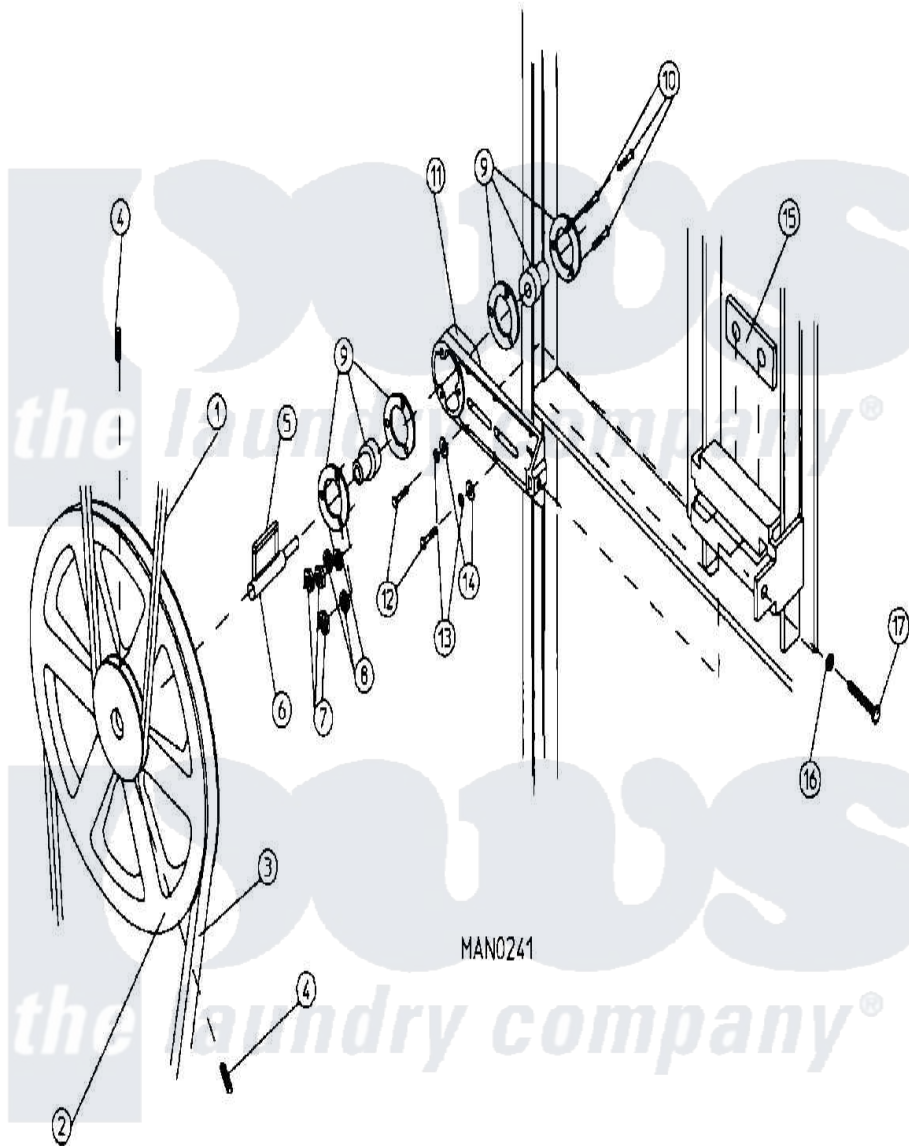

Maytag MDG30PC2AW 05 - IDLER BEARING ASSEMBLY

MAN0241

Maytag Residential Maytag MDG30PC2AW Dryer Parts Parts Diagram 05 - IDLER BEARING ASSEMBLY
 Click on the part number to view part

Item	Original Part Number	Replaced By	Status	Part Description
000	W10124350		Not Available	ORDER PARTS FROM AMERICAN DRYER CORP AT 508-678-9000
001	A100108	W10146555		5/1680 Belt
002	A101129	W10146631		9 X 2-1 2
003	A100110	W10146556		4/1500 V be
004	A154301	154301		5 16-18 X
005	A100705	100705		3 16 X 3
006	A301850			SHAFT, IDLER (5/8" X 3/4")
007	A152002	152002		1 4-20 Hex
008	A153007	153007		1 4 Split
009	A100214		Not Available	BEARING, FLANGE (5/8")
010	A150521	150521		1 4-20 X 2
011	NLA		Not Available	IDLER BEARING ASSEMBLY
012	A150617	150617		3 8-16 X 1
013	A153005	153005		3 8 Split
014	A153004	153004		3 8 X 1

015	A801009	801009	Idler Squa
016	A152004	8182933	Nut, Hex
017	A150509	150509	5 16-18 X