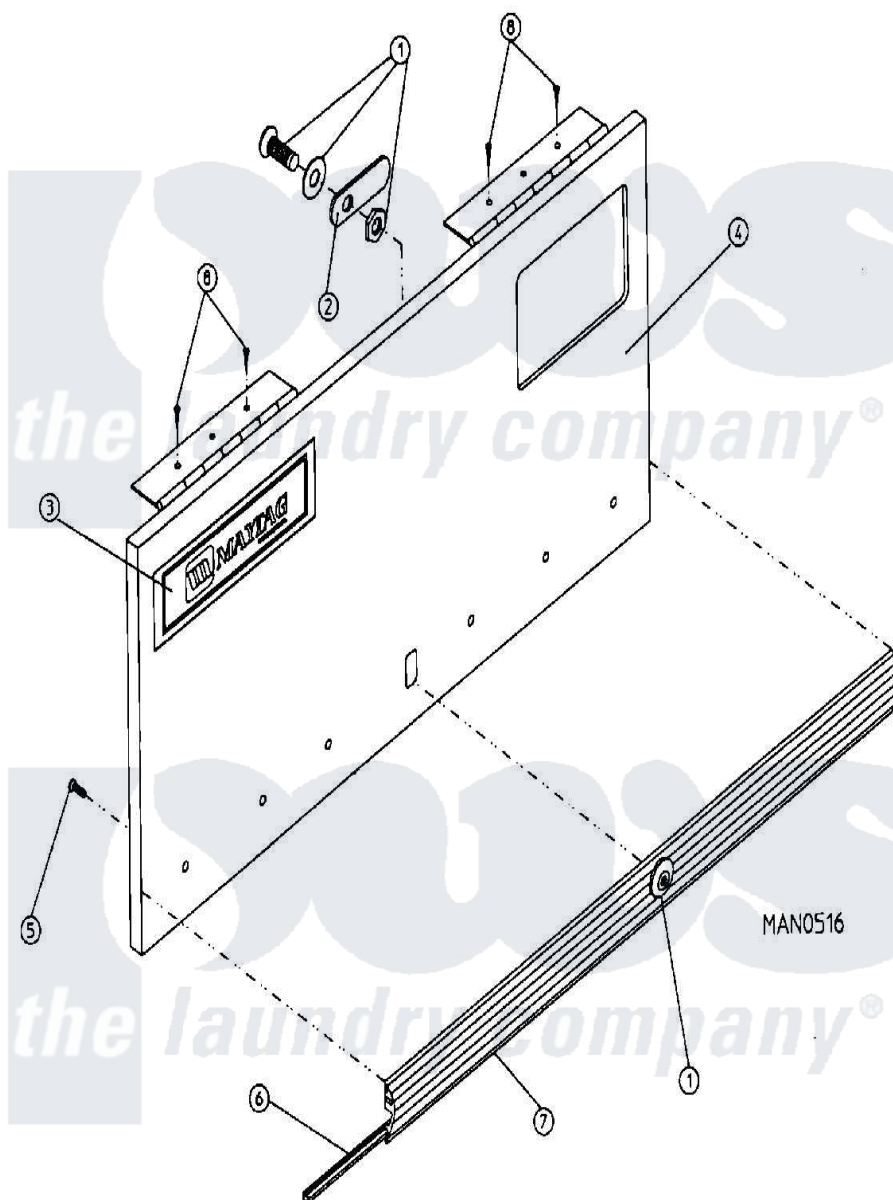

Maytag MDG30PC2AW 07 - CABINET - CONTROL DOOR ASSEMBLY (PC2)

Maytag Residential Maytag MDG30PC2AW Dryer Parts Parts Diagram 07 - CABINET - CONTROL DOOR ASSEMBLY (PC2)

Click on the part number to view part

Item	Original Part Number	Replaced By	Status	Part Description
000	W10124350		Not Available	ORDER PARTS FROM AMERICAN DRYER CORP AT 508-678-9000
001	A160015	160015		7 8 Mk-10
"	A160104	160104		Key For Mk
002	A160016	160016		1 1 4 Str
003	A112343	112343		Maytag Log
"	A870011	W10147884		Logo Doubl
004	A800023	800023		15-30 Hi-S
005	A180200			15 30 TO
006	A102307		Not Available	GASKET, TRIM BUMPER (SOLD IN FEET)
007	A150201	150201		10-32 X 1
008	A150300	5307527001		Switch