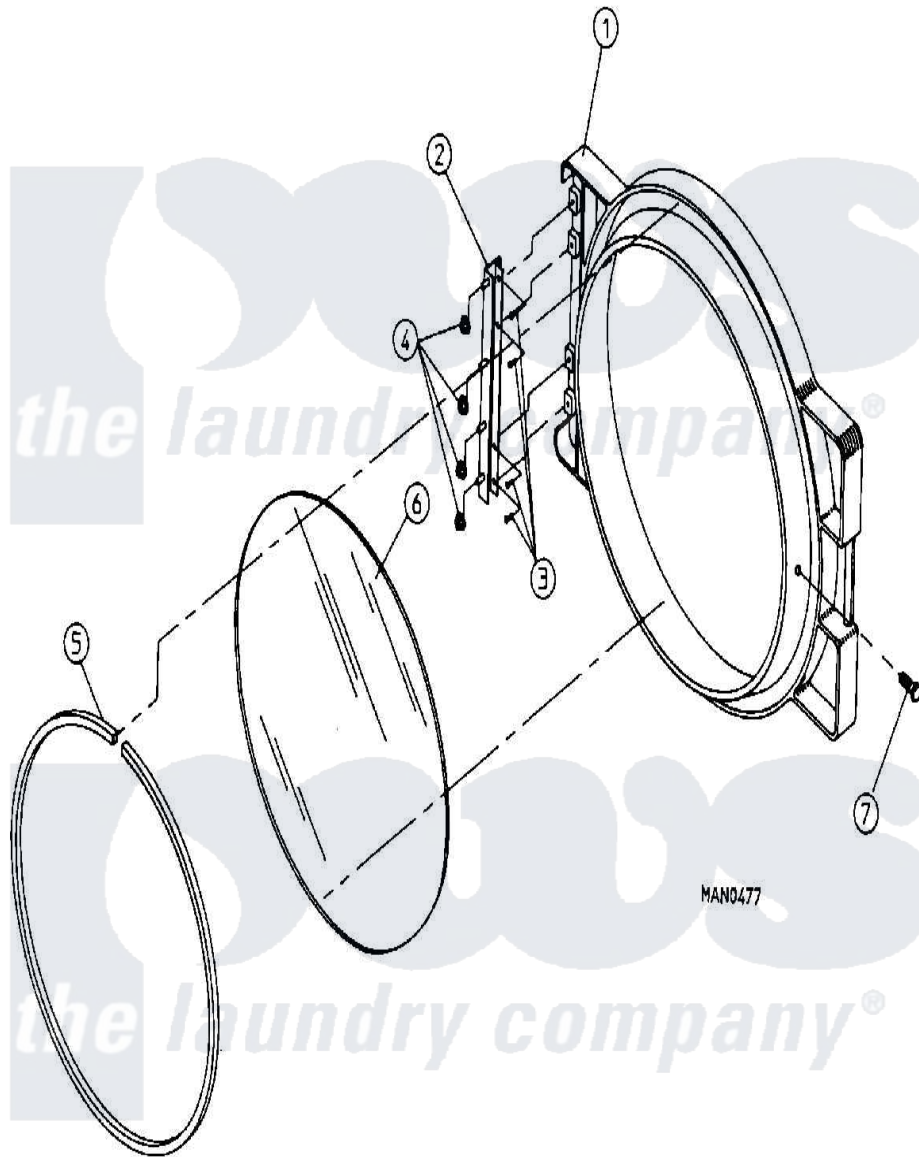

# Maytag MDG30PC2AW 10 - DOOR ASSEMBLY (PC2)

Maytag [Residential Maytag MDG30PC2AW Dryer Parts](#) Parts Diagram 10 - DOOR ASSEMBLY (PC2)  
 Click on the part number to view part

Item	Original Part Number	Replaced By	Status	Part Description
000	W10124350		Not Available	ORDER PARTS FROM AMERICAN DRYER CORP AT 508-678-9000
001	<a href="#">A103062</a>			Hinge Pin
"	<a href="#">A881421</a>			Door Assembly Complete
"	<a href="#">A882963</a>			Door Frame
002	A800448	<a href="#">800448</a>		12 1 2 Ma
003	A150410	<a href="#">MC80MD</a>		Elmntsurf
004	A152014	<a href="#">152014</a>		1 4-20 Ser
005	A102353		Not Available	GASKET, MAIN DOOR (69-1/2")
"	A170725		Not Available	ADHESIVE, MOUNTING (GLASS AND GASKET ADHESIVE)
006	A102210	<a href="#">102210</a>		20 7 16 D
"	A102212	<a href="#">102212</a>		Main Door
"	A170730	<a href="#">170730</a>		10.3 Oz Cl
007	A150431	<a href="#">150431</a>		10x7 16 D